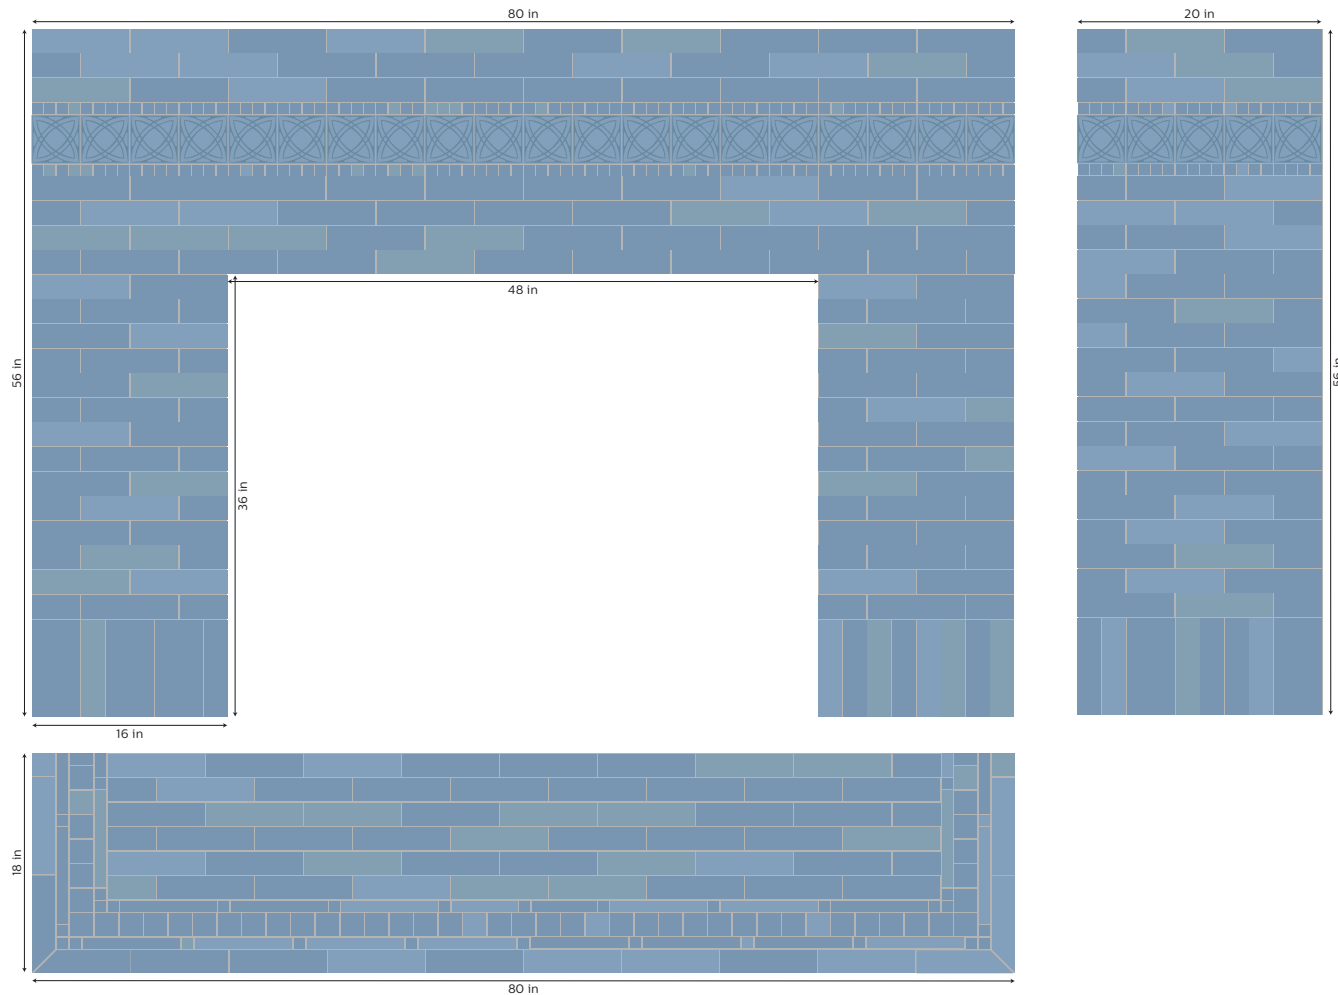

# THE NICOLLET

DESIGN BY **CLAY SQUARED**  
TO INFINITY LLC

## CONTACT

claysquared.com

612-781-6409

All handmade tile is nominal in size to account for 1/8"-1/4" grout line