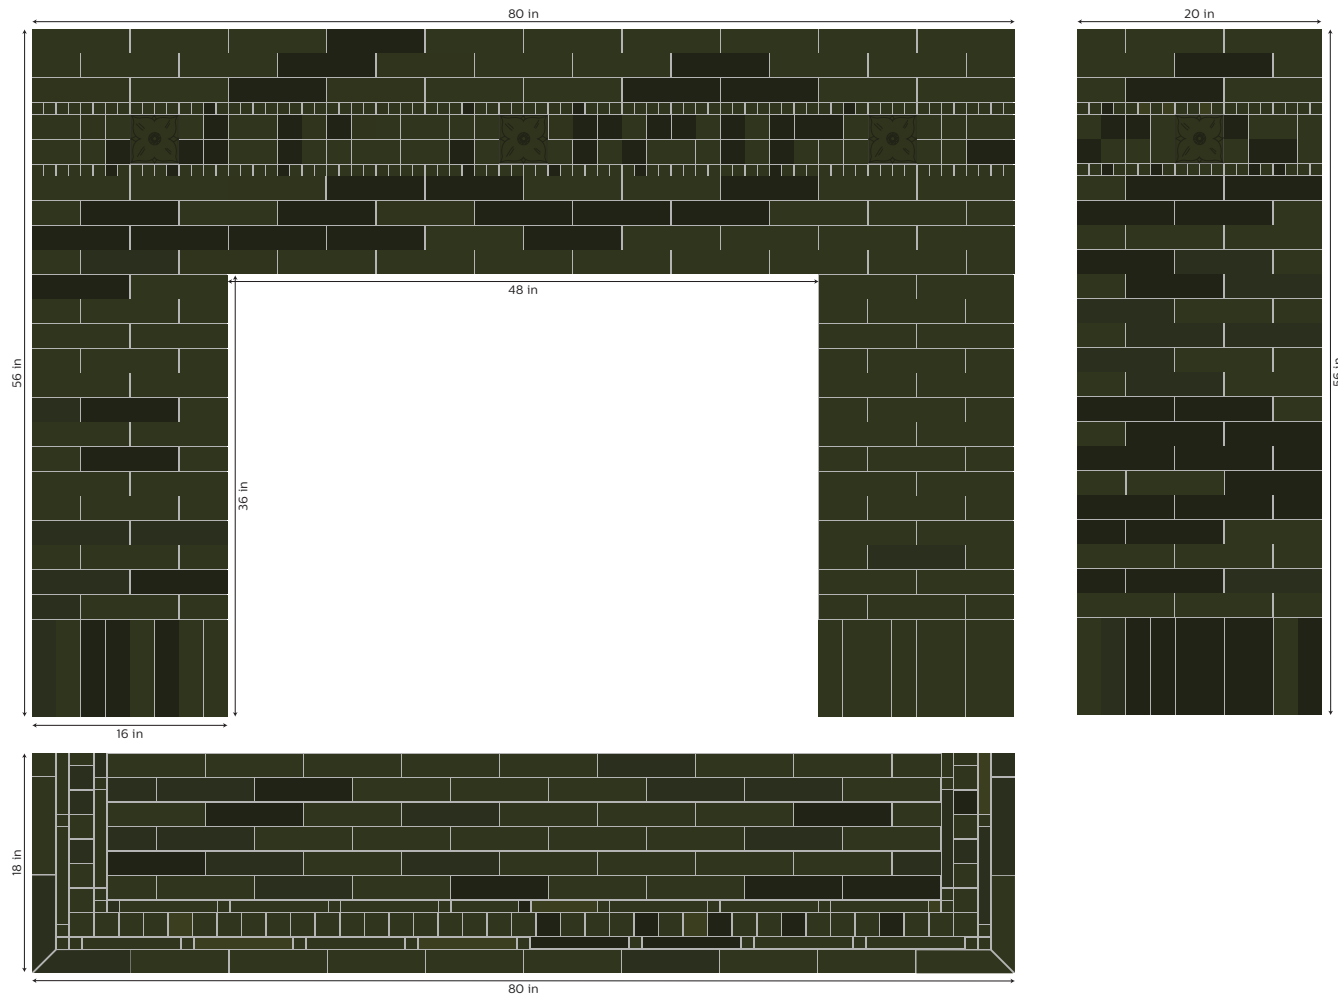

THE NICOLLET

DESIGN BY CLAY SQUARED
TO INFINITY LLC

CONTACT

claysquared.com

612-781-6409

All handmade tile is nominal in size to account for 1/8"-1/4" grout line

COLOR

Jade Moss

ACCENT

Medieval Florals

FACADE

- 205 2" x 8"
- 24 2" x 8" Bullnose
- 4 4" x 4" Accents
- 56 2" x 4"
- 20 2" x 4" Bullnose
- 96 2" x 2"
- 4 2" x 2" Bullnose
- 240 1" x 1"
- 4 1" x 1" Bullnose

HEARTH

- 60 2" x 8"
- 4 2" x 8" Miter
- 51 2x2
- 24 1x8
- 30 1x1

CUSTOMIZATION

We can assist you with customization of this design and calculations of tile quantities. Please email: josh@claysquared.com to begin the process.

TOTAL
45 SF