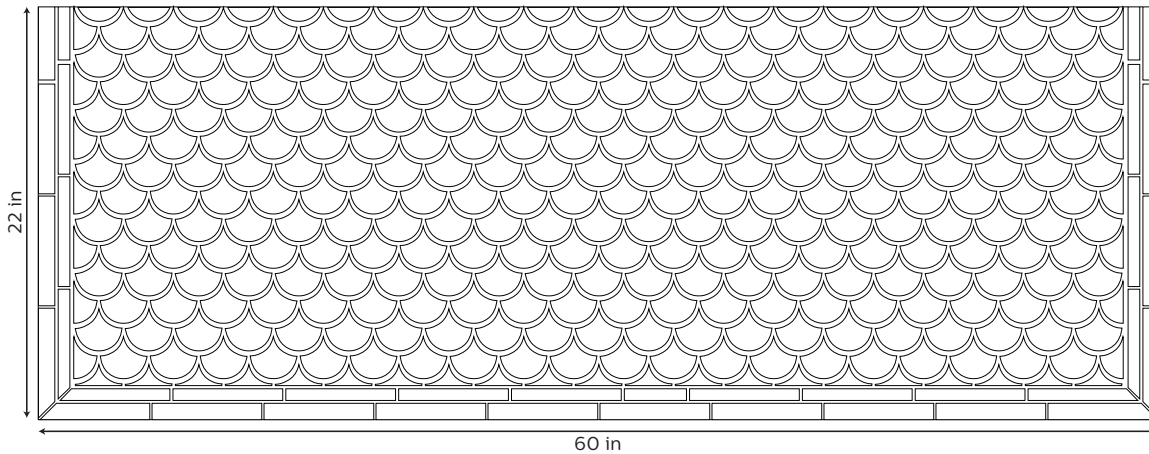

VICTORIAN PEACOCK

DESIGN BY CLAY SQUARED
TO INFINITY LLC

CONTACT

claysquared.com

612-781-6409

All handmade tile is nominal in size to account for 1/8"-1/4" grout line

FACADE

195	Small Peacocks
17	1" x 6"
4	1" x 6" Miter
17	.75" x 6"
4	.75" x 6" Miter

HEARTH

335	Small Peacocks
14	1" x 6"
4	1" x 6" Miter
17	.75" x 6"
4	.75" x 6" Miter

10% overage recommended

CUSTOMIZATION

We can assist you with customization of this design and calculations of tile quantities. Please email: josh@claysquared.com to begin the process.

TOTAL
16 SF

VICTORIAN PEACOCK

DESIGN BY CLAY SQUARED
TO INFINITY LLC

CONTACT

claysquared.com

612-781-6409

All handmade tile is nominal in size to account for 1/8"-1/4" grout line

COLORS