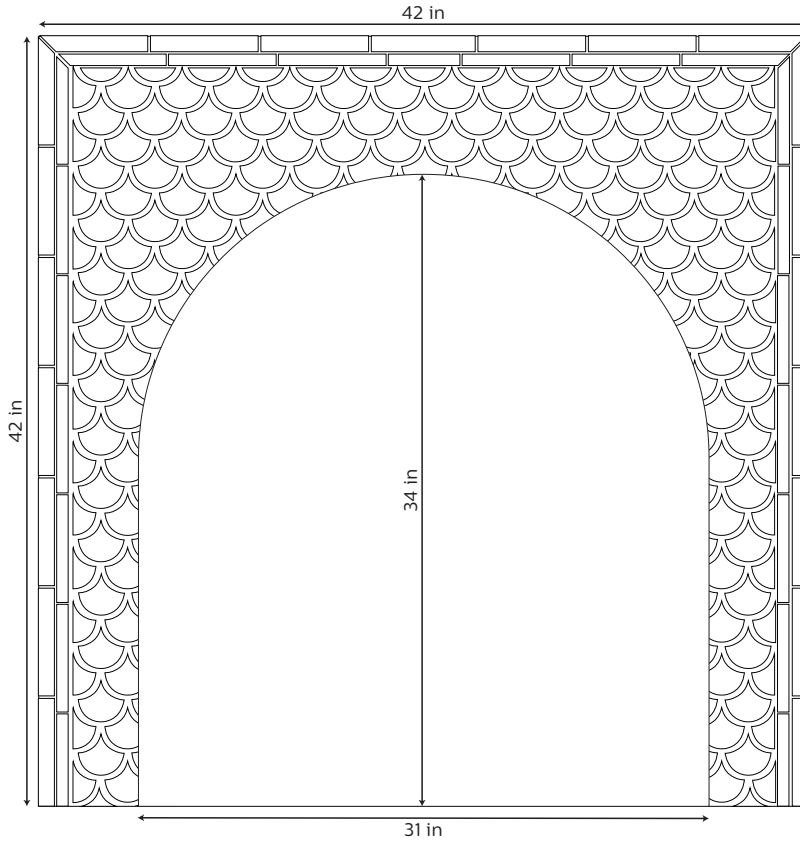

VICTORIAN PEACOCK

DESIGN BY CLAY SQUARED
TO INFINITY LLC

CONTACT

claysquared.com

612-781-6409

All handmade tile is nominal in size to account for 1/8"-1/4" grout line

FACADE

195	Small Peacocks
17	1" x 6"
4	1" x 6" Miter
17	.75" x 6"
4	.75" x 6" Miter

HEARTH

335	Small Peacocks
14	1" x 6"
4	1" x 6" Miter
17	.75" x 6"
4	.75" x 6" Miter

10% overage recommended

CUSTOMIZATION

We can assist you with customization of this design and calculations of tile quantities. Please email: josh@claysquared.com to begin the process.

TOTAL
16 SF

VICTORIAN PEACOCK

DESIGN BY CLAY SQUARED
TO INFINITY LLC

CONTACT

claysquared.com

612-781-6409

All handmade tile is nominal in size to account for 1/8"-1/4" grout line

COLORS