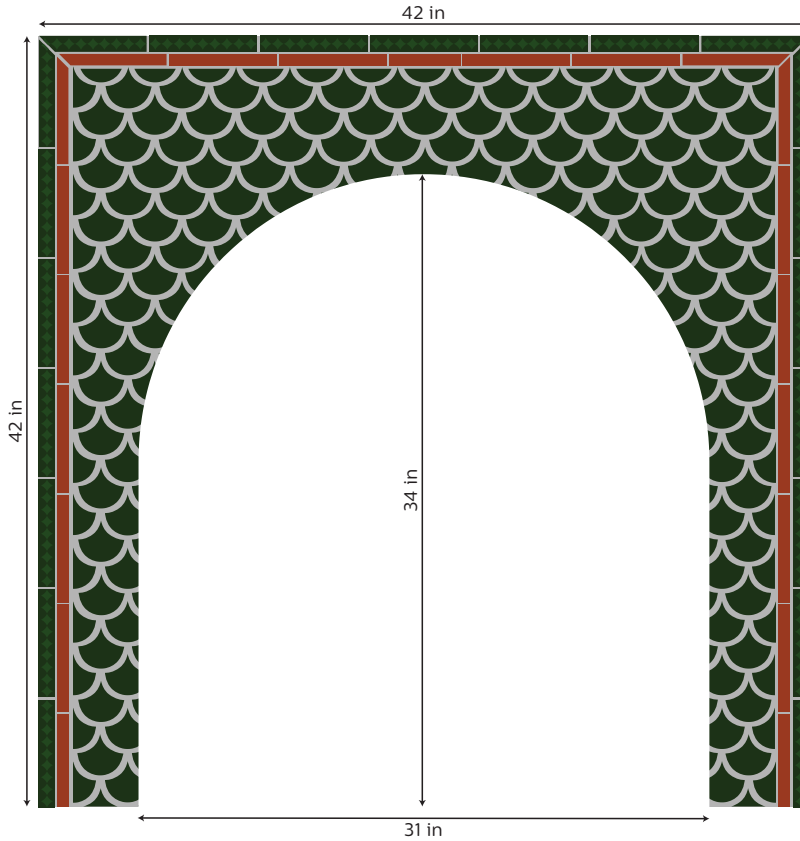

TOTAL
16 SF

VICTORIAN PEACOCK

DESIGN BY CLAY SQUARED
TO INFINITY LLC

CONTACT

claysquared.com

612-781-6409

All handmade tile is nominal in size to account for 1/8"-1/4" grout line

COLORS

- Earl Grey
- Strawberry
- Sugar Plum

FACADE

- 195 Small Peacocks
- 17 1" x 6"
- 4 1" x 6" Miter
- 17 .75" x 6"
- 4 .75" x 6" Miter

HEARTH

- 335 Small Peacocks
- 14 1" x 6"
- 4 1" x 6" Miter
- 17 .75" x 6"

10% overage recommended

CUSTOMIZATION

We can assist you with customization of this design and calculations of tile quantities. Please email: josh@claysquared.com to begin the process.

TOTAL
16 SF

VICTORIAN PEACOCK

DESIGN BY CLAY SQUARED
TO INFINITY LLC

CONTACT

claysquared.com

612-781-6409

All handmade tile is nominal in size to account for 1/8"-1/4" grout line

COLORS

- Lime
- Toffee

ACCENTS