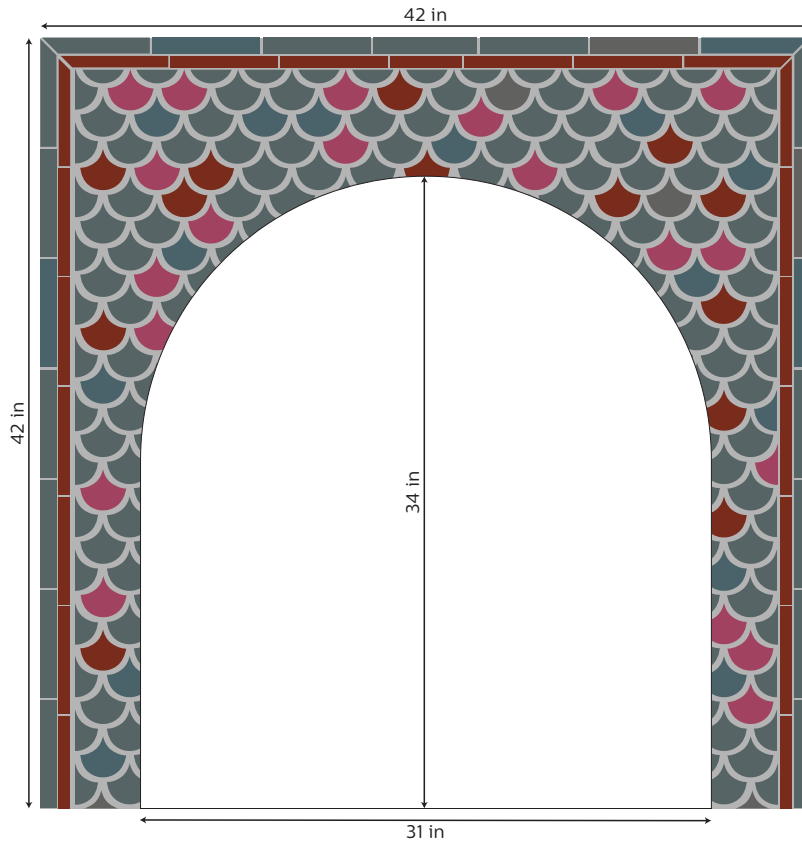

TOTAL
16 SF

VICTORIAN PEACOCK

DESIGN BY CLAY SQUARED
TO INFINITY LLC

CONTACT

claysquared.com

612-781-6409

All handmade tile is nominal in size to account for 1/8"-1/4" grout line

COLORS

- Earl Grey
- Strawberry
- Sugar Plum

FACADE

- 195 Small Peacocks
- 17 1" x 6"
- 4 1" x 6" Miter
- 17 .75" x 6"
- 4 .75" x 6" Miter

HEARTH

- 335 Small Peacocks
- 14 1" x 6"
- 4 1" x 6" Miter
- 17 .75" x 6"

10% overage recommended

CUSTOMIZATION

We can assist you with customization of this design and calculations of tile quantities. Please email: josh@claysquared.com to begin the process.

TOTAL
16 SF

VICTORIAN PEACOCK

DESIGN BY CLAY SQUARED
TO INFINITY LLC

CONTACT

claysquared.com

612-781-6409

All handmade tile is nominal in size to account for 1/8"-1/4" grout line

COLORS

- Lime
- Toffee

ACCENTS