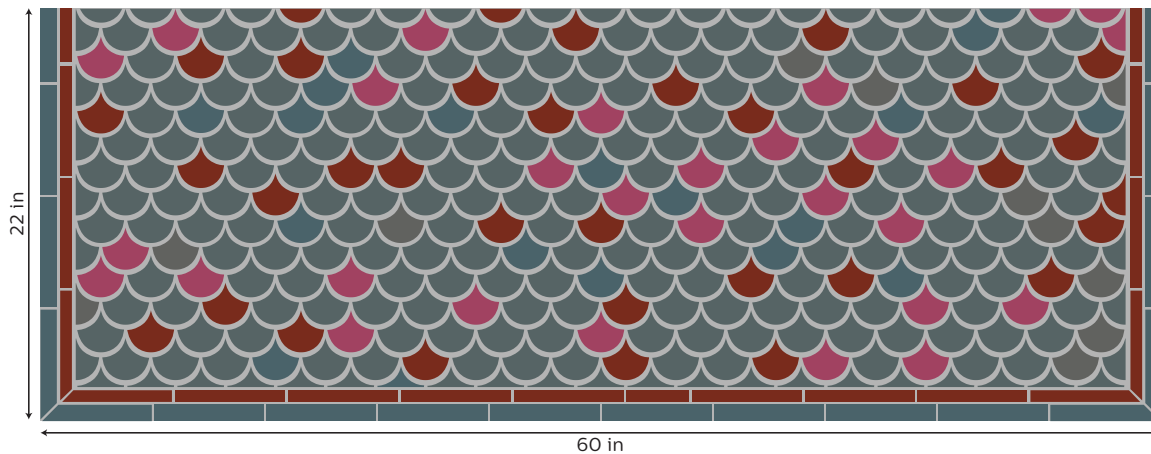

TOTAL
16 SF

VICTORIAN PEACOCK

DESIGN BY CLAY SQUARED
TO INFINITY LLC

CONTACT

claysquared.com

612-781-6409

All handmade tile is nominal in size to account for 1/8"-1/4" grout line

COLORS

- Earl Grey
- Strawberry
- Sugar Plum

FACADE

- 195 Small Peacocks
- 17 1" x 6"
- 4 1" x 6" Miter
- 17 .75" x 6"
- 4 .75" x 6" Miter

HEARTH

- 335 Small Peacocks
- 14 1" x 6"
- 4 1" x 6" Miter
- 17 .75" x 6"