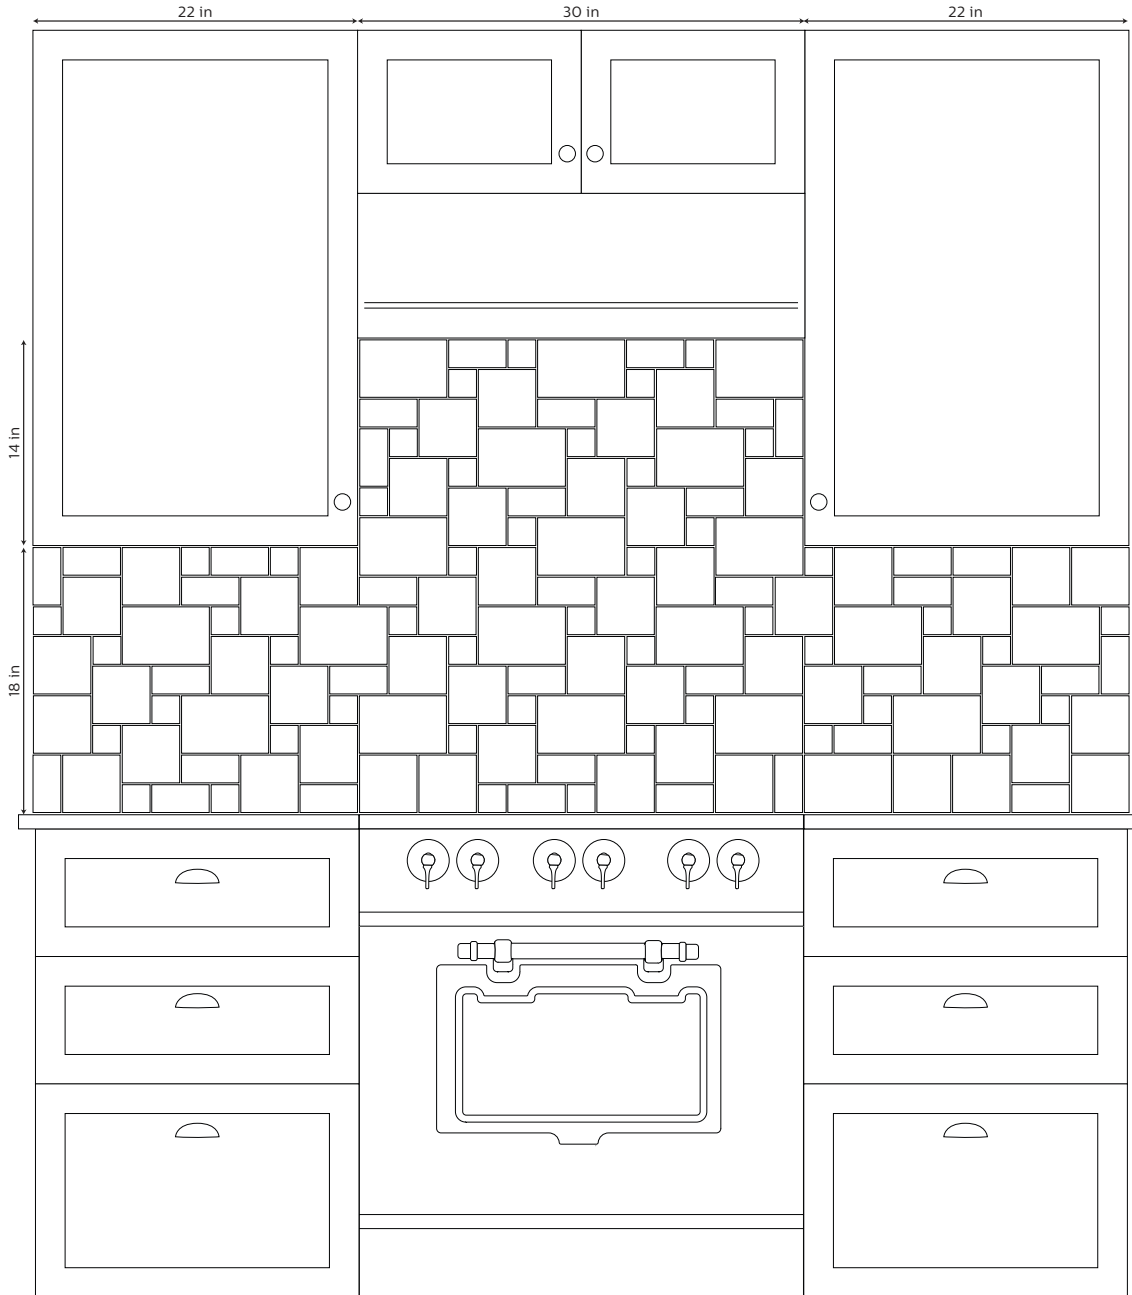

CONTACT

claysquared.com

612-781-6409

BACKSPLASH

20	4" x 6"
52	4" x 4"
35	2" x 4"
50	2" x 2"

This is an artistic rendering for visualization purposes only.

10% overage recommended

CUSTOMIZATION

 Napoleon

BACKSPLASH

20 4" x 6"

52 4" x 4"

35 2" x 4"

33 2" x 2"

17 2" x 2" Accents

This is an artistic rendering for visualization purposes only.