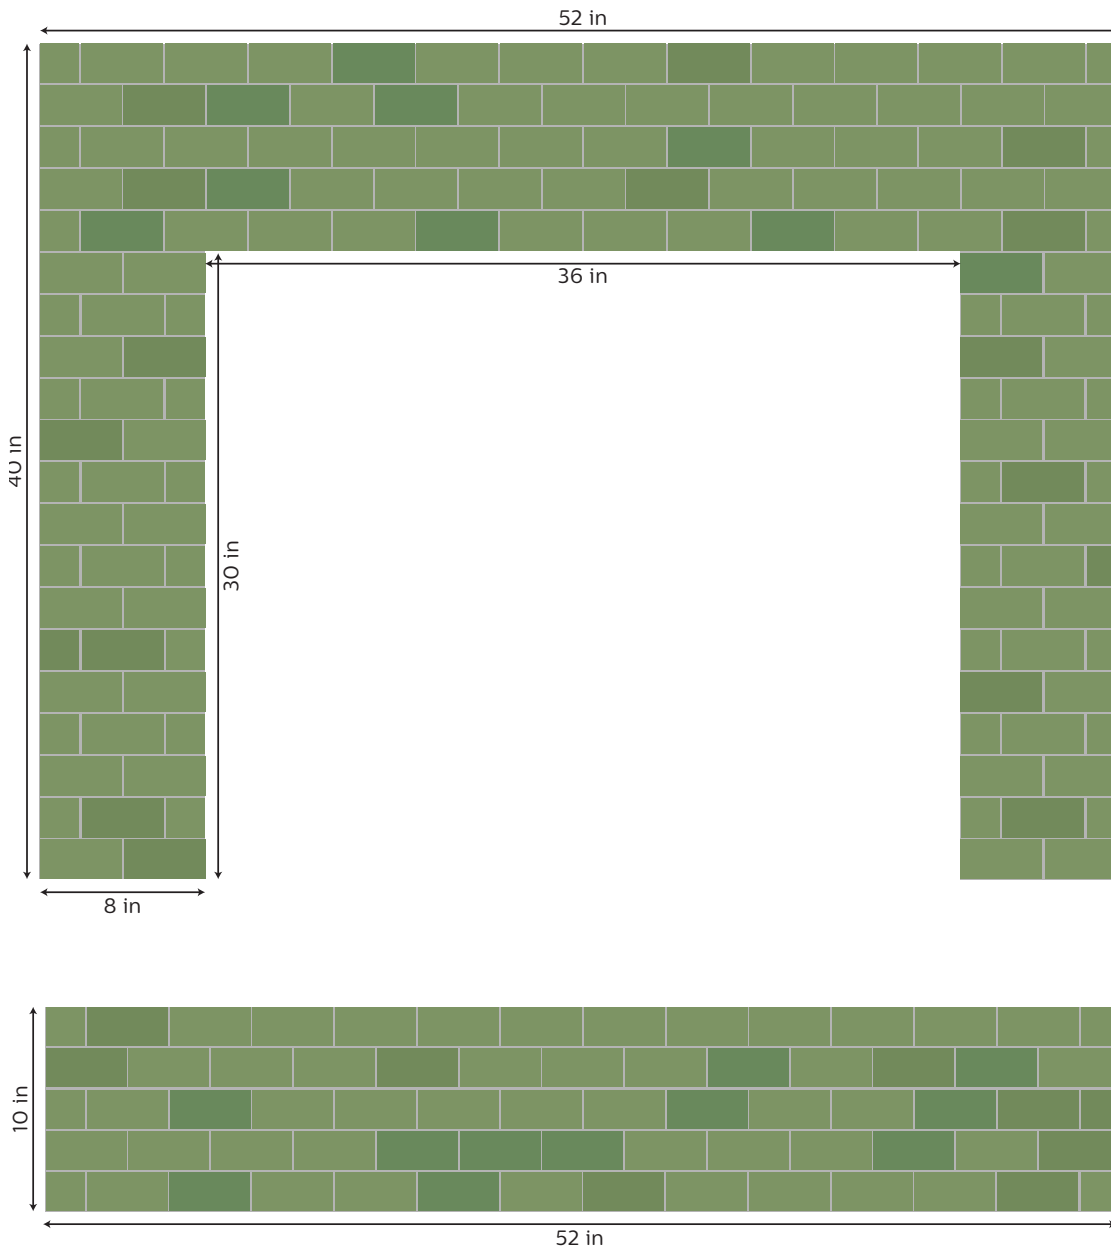

FACADE

108 2" x 4"

34 2" x 2"

HEARTH

62 2" x 4"

6 2" x 2"

10% overage
recommended

All handmade tile is nominal in size to account for 1/8"-1/4" grout line

103 2" x 4"

32 2" x 2"

HEARTH

62 2" x 4"

6 2" x 2"

10% overage
recommended

All handmade tile is nominal in size to account for 1/8"-1/4" grout line

CUSTOMIZATION