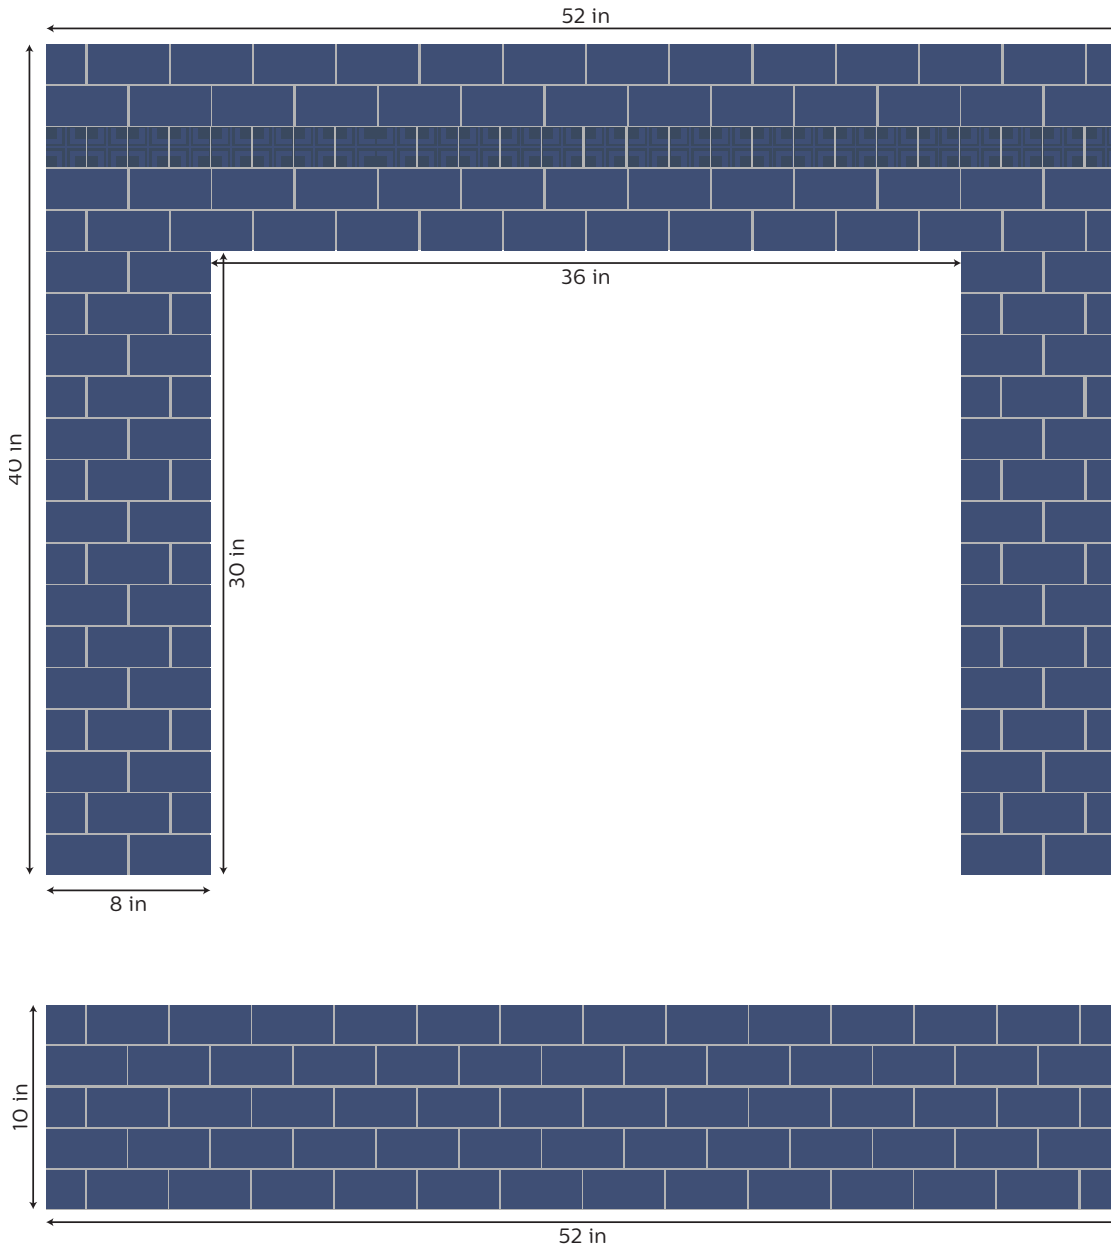

103 2" x 4"

32 2" x 2"

HEARTH

62 2" x 4"

6 2" x 2"

10% overage
recommended

All handmade tile is nominal in size to account for 1/8"-1/4" grout line

CUSTOMIZATION

We can assist you with customization of this design and calculations of tile quantities.
Please email: josh@claysquared.com to begin the process.

TOTAL
10 SF