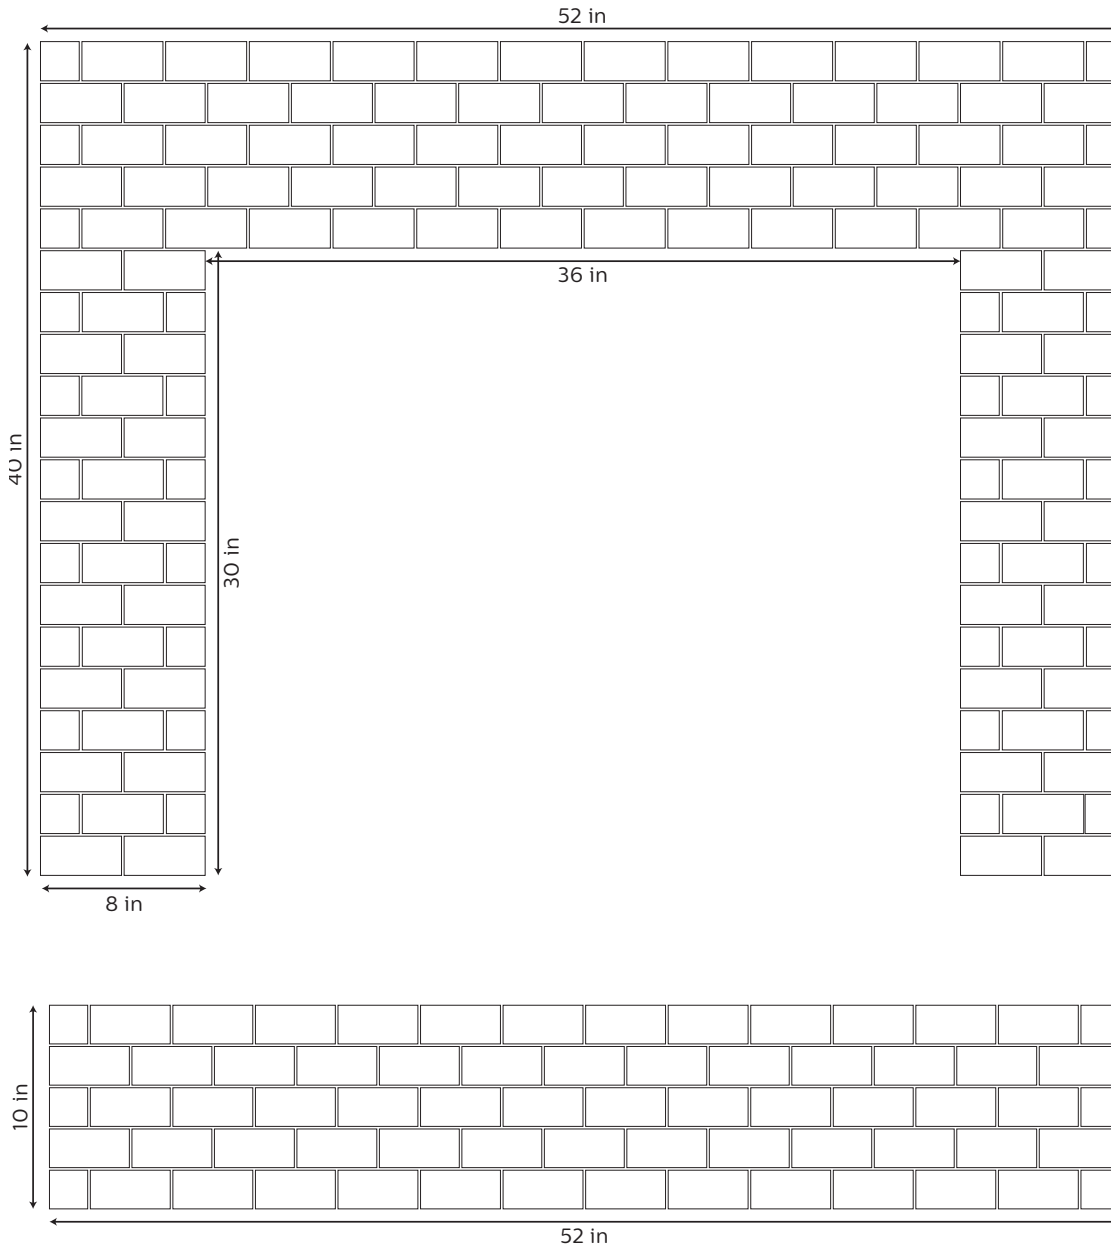

THE CLASSIC

DESIGN BY **CLAY SQUARED**
TO INFINITY LLC

CONTACT

claysquared.com

612-781-6409

FACADE

108 2" x 4"

34 2" x 2"

HEARTH

62 2" x 4"

6 2" x 2"

10% overage
recommended

All handmade tile is nominal in size to account for 1/8"-1/4" grout line

CUSTOMIZATION

We can assist you with customization of this design and calculations of tile quantities.
Please email: josh@claysquared.com to begin the process.

FACADE

108 2" x 4"

34 2" x 2"

HEARTH

62 2" x 4"

6 2" x 2"

10% overage
recommended

All handmade tile is nominal in size to account for 1/8"-1/4" grout line

103 2" x 4"

32 2" x 2"

HEARTH

62 2" x 4"

6 2" x 2"

10% overage
recommended

All handmade tile is nominal in size to account for 1/8"-1/4" grout line

CUSTOMIZATION