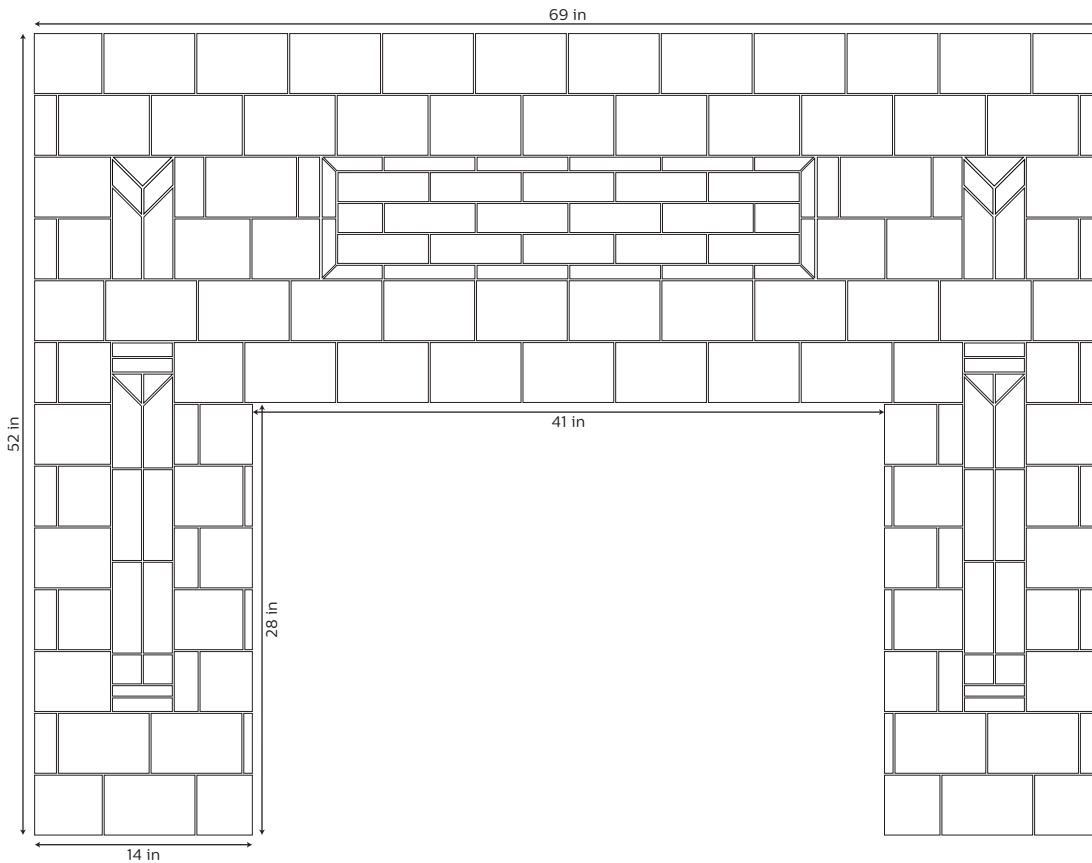

THE PRAIRIE

DESIGN BY CLAY SQUARED
TO INFINITY LLC

CONTACT

claysquared.com

612-781-6409

FACADE

- 115 4" x 6"
- 22 2" x 6"
- 8 2" x 6" Miter
- 4 2" x 2"
- 8 1" x 6"
- 8 1" x 6" Miter
- 8 1" x 4"
- 4 2" x 3" Wings
- 4 2" Triangles
- 2 3" Triangles

HEARTH

- 92 3" x 3"

All handmade tile is nominal in size to account for 1/8"-1/4" grout line

10% overage recommended

CUSTOMIZATION

We can assist you with customization of this design and calculations of tile quantities. Please email: josh@claysquared.com to begin the process.