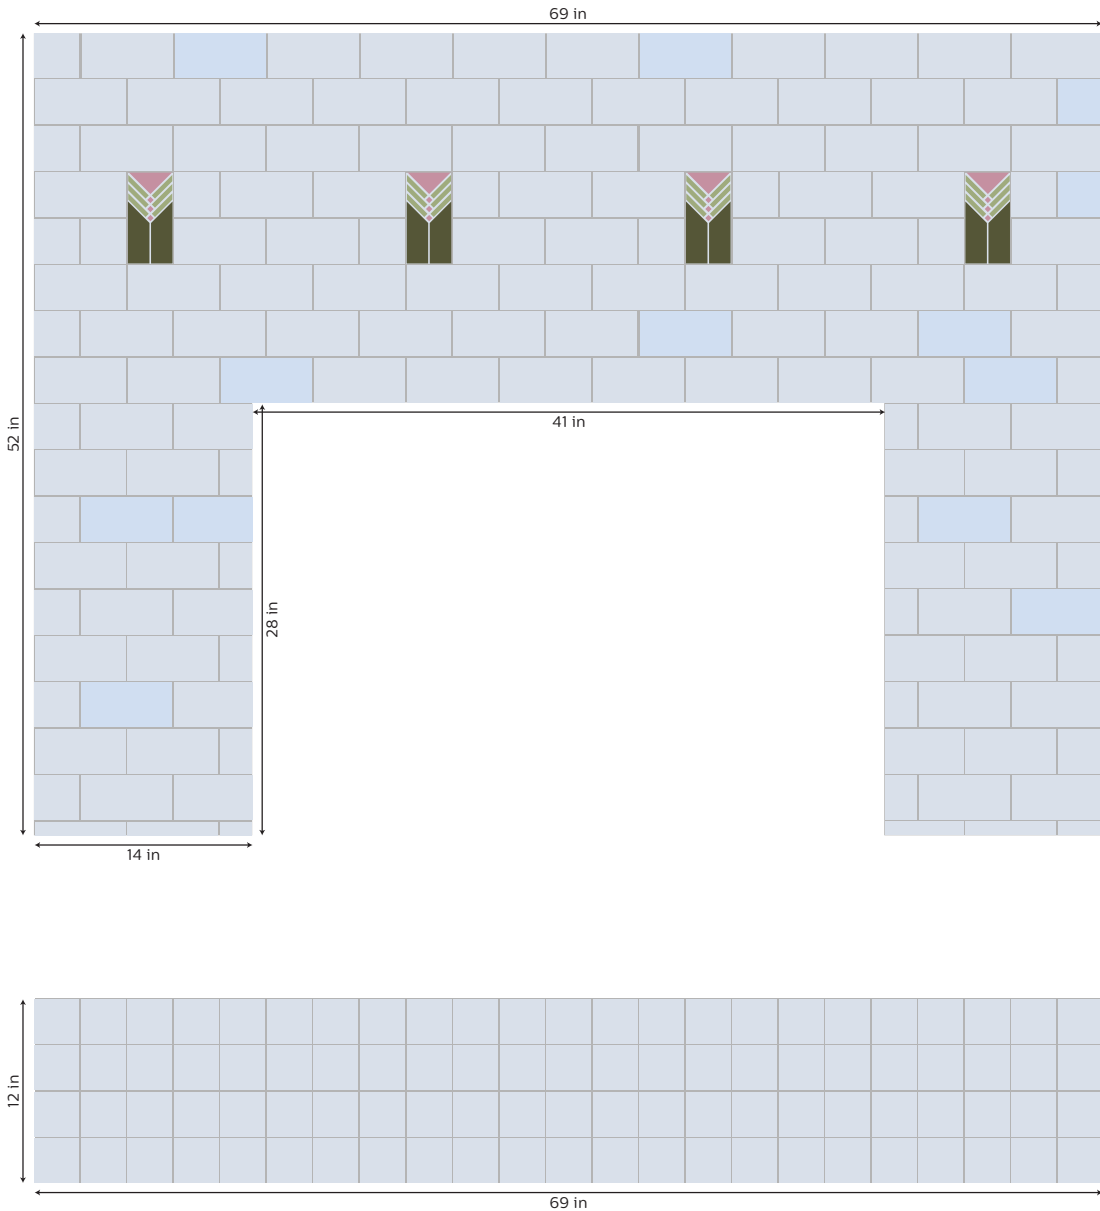

THE PRAIRIE

DESIGN BY CLAY SQUARED
TO INFINITY LLC

CONTACT

claysquared.com

612-781-6409

COLORS

Glacier

ACCENT

Prairie
Wheat

FACADE

122 3" x 6"

36 3" x 3"

HEARTH

92 3" x 3"

10% overage
recommended

All handmade tile is nominal in size to account for 1/8"-1/4" grout line

CUSTOMIZATION

We can assist you with customization of this design and calculations of tile quantities.
Please email: josh@claysquared.com to begin the process.

TOTAL
23 SF