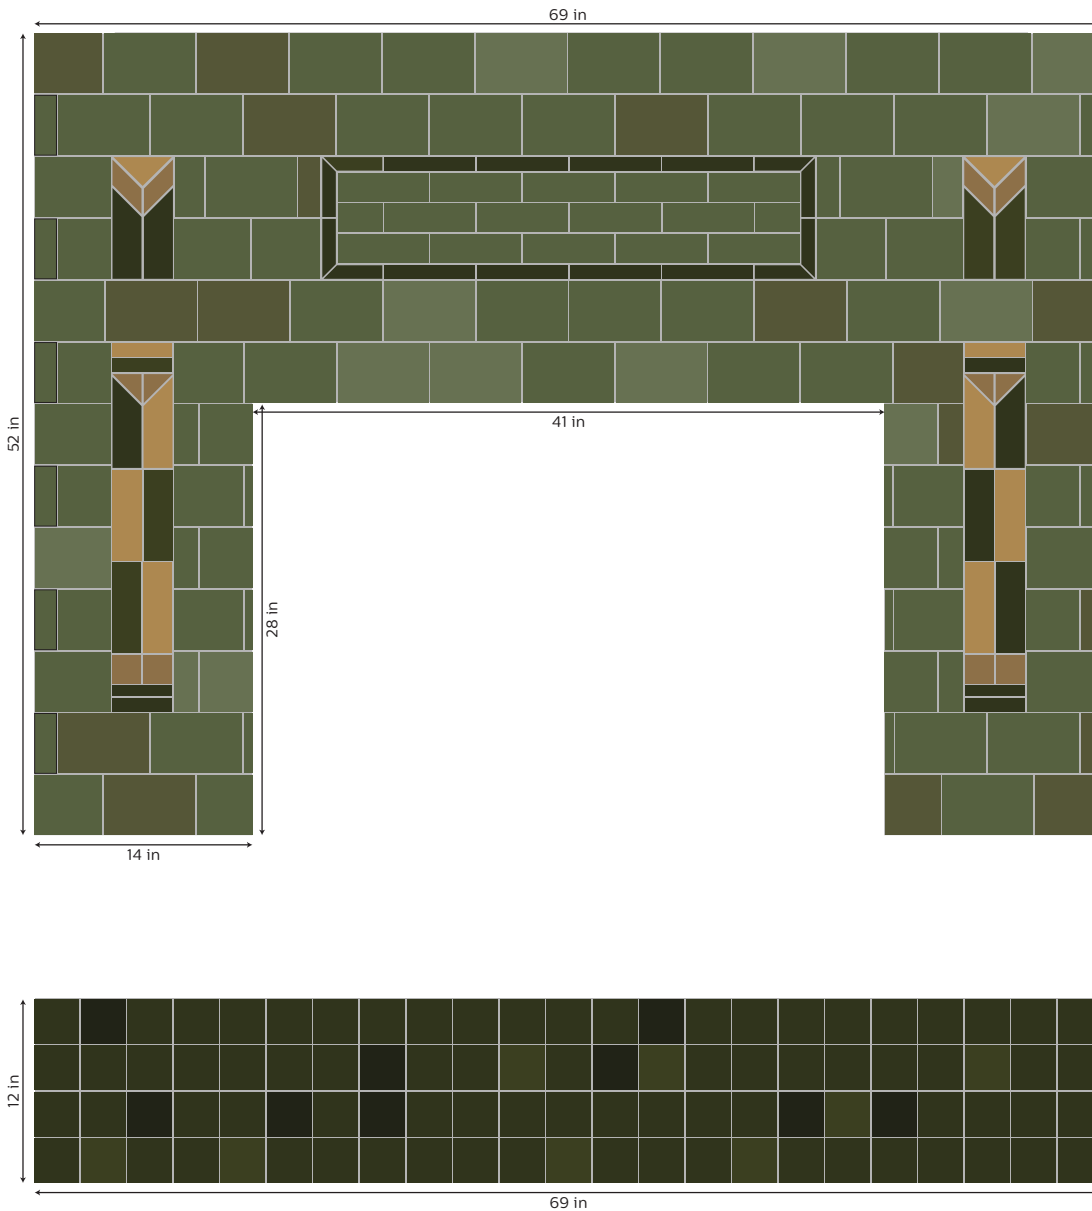

HEARTH

- 92 3" x 3"

All handmade tile is nominal in size to account for 1/8"-1/4" grout line

10% overage recommended

CUSTOMIZATION

We can assist you with customization of this design and calculations of tile quantities. Please email: josh@claysquared.com to begin the process.

TOTAL
23 SF

THE PRAIRIE

DESIGN BY CLAY SQUARED
TO INFINITY LLC

CONTACT

claysquared.com

612-781-6409

COLORS

- Coffee Cake
- Ginger-snaps
- Jade Moss
- Pesto

FACADE

- 115 4" x 6"
- 22 2" x 6"
- 8 2" x 6" Miter
- 4 2" x 2"
- 8 1" x 6"
- 8 1" x 6" Miter
- 8 1" x 4"
- 4 2" x 3" Wings
- 4 2" Triangles
- 2 3" Triangles

HEARTH

- 92 3" x 3"

All handmade tile is nominal in size to account for 1/8"-1/4" grout line