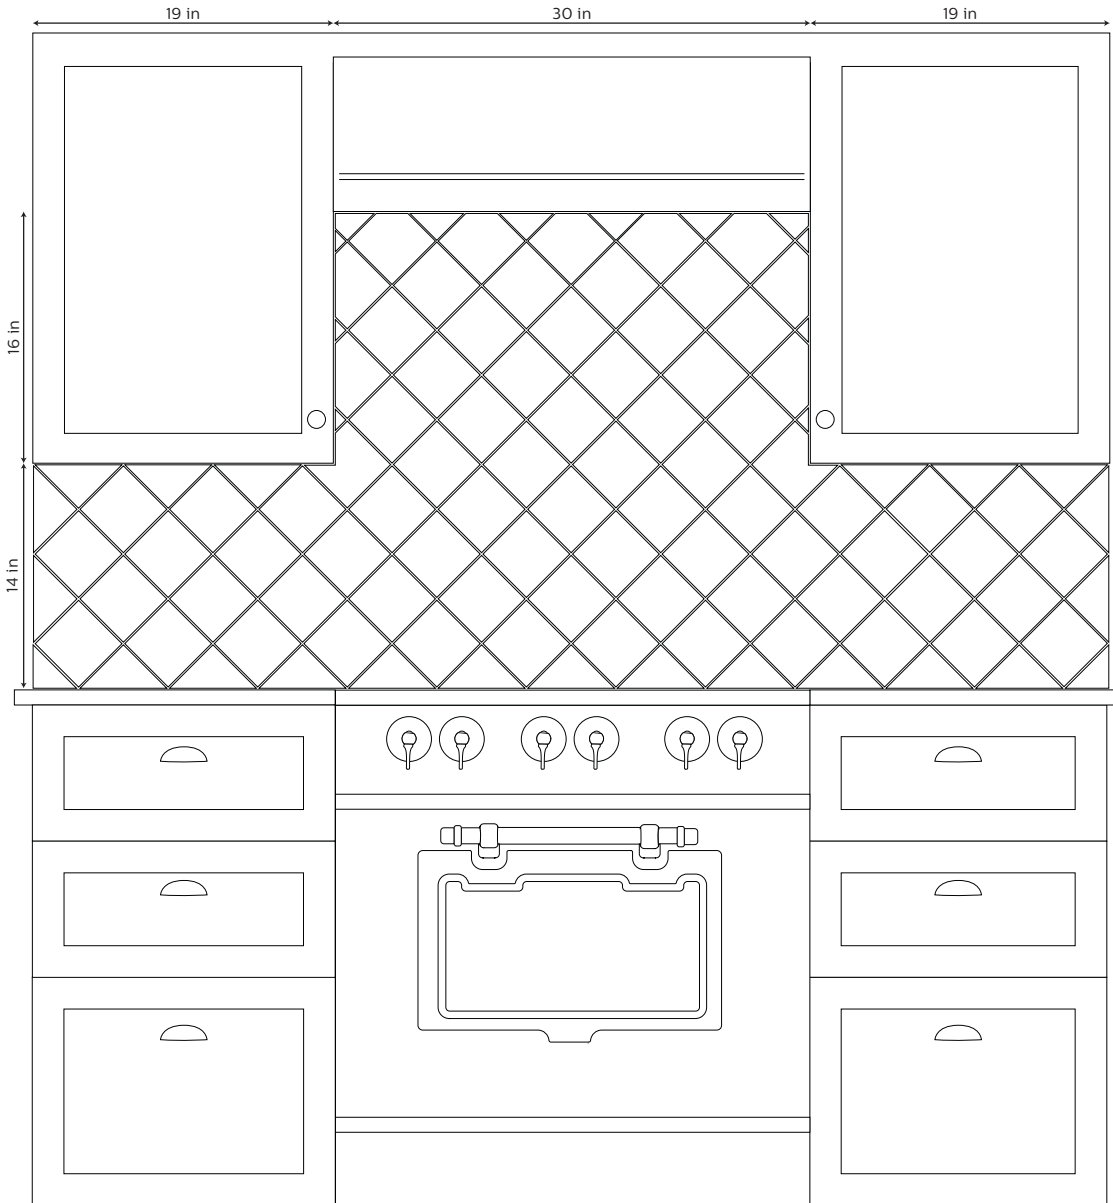

CONTACT

claysquared.com

612-781-6409

BACKSPLASH

114 4" x 4"

This is an artistic rendering for visualization purposes only.

10% overage
recommended

CUSTOMIZATION