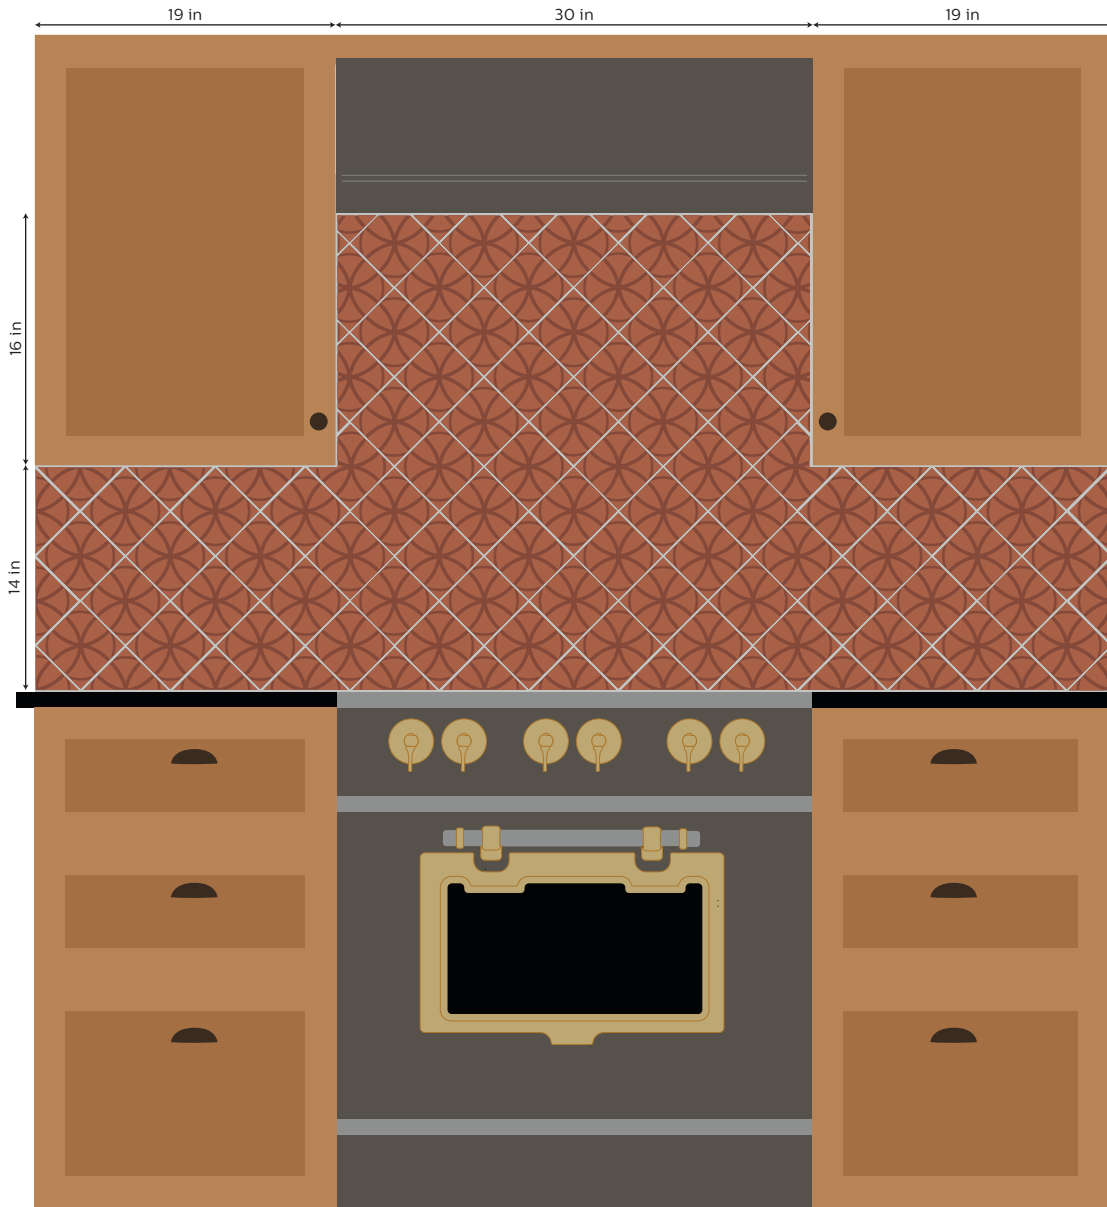

CONTACT

claysquared.com

612-781-6409

COLOR

Chai

ACCENT

Montmarte

BACKSPLASH

114 4" x 4" Accents

This is an artistic rendering for visualization purposes only.

10% overage recommended

CUSTOMIZATION

We can assist you with customization of this design and calculations of tile quantities. Please email: josh@claysquared.com to begin the process.

TOTAL
10 SF