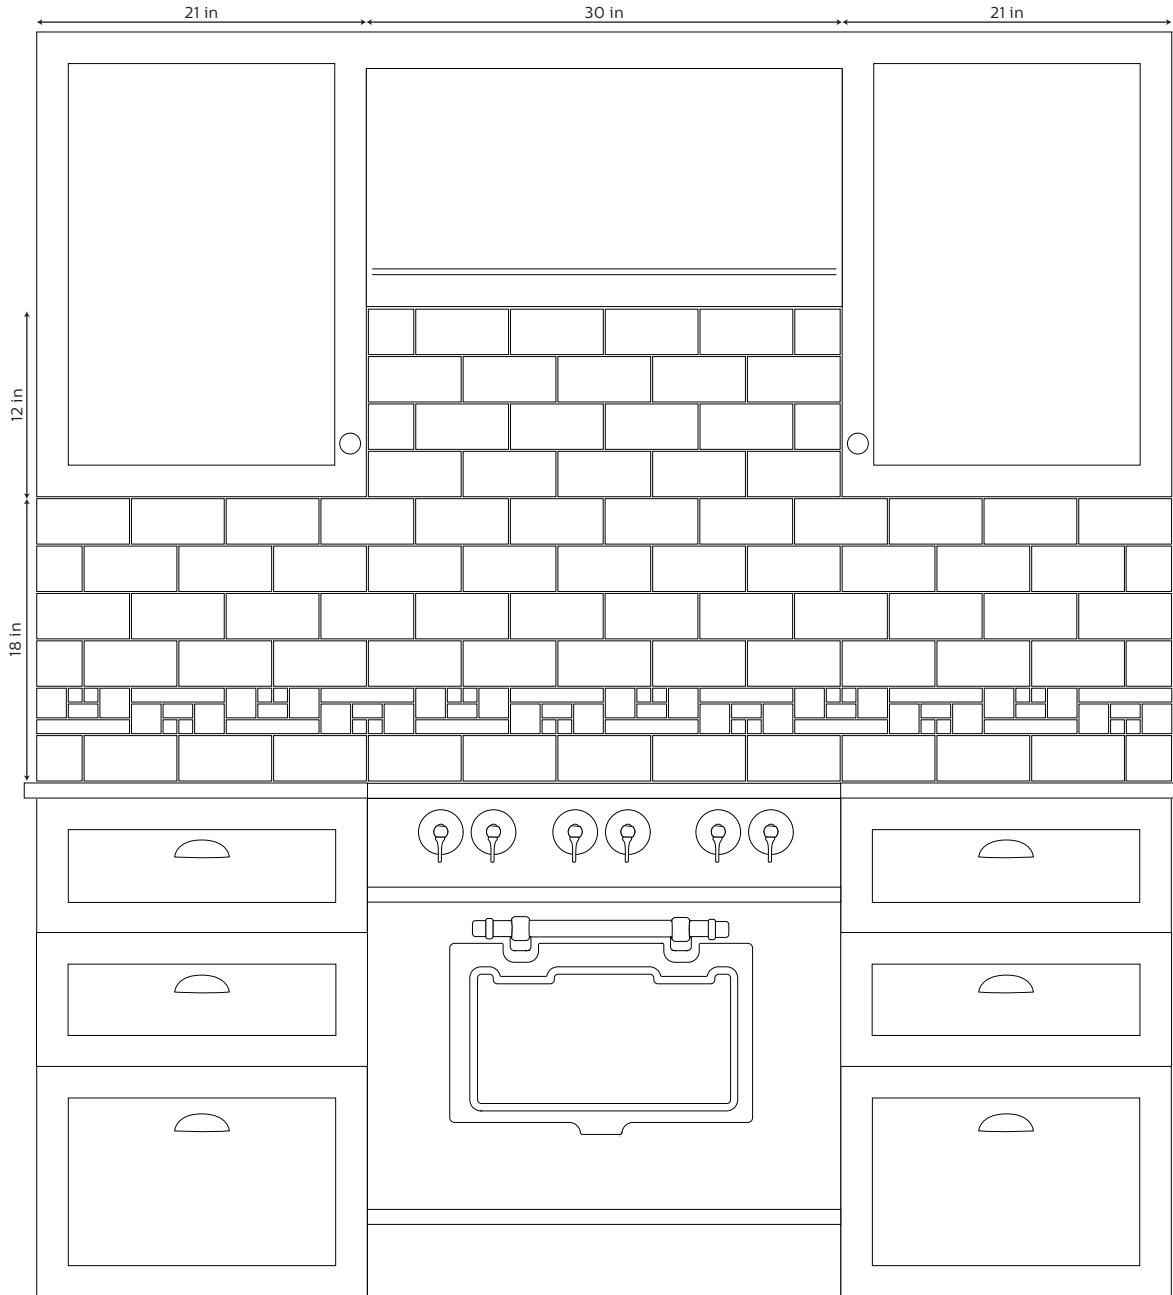

MISSISSIPPI

DESIGN BY CLAY SQUARED
TO INFINITY LLC

CONTACT

claysquared.com

612-781-6409

BACKSPLASH

75	3" x 6"
10	3" x 3"
24	2" x 2"
12	1" x 6"
12	1" x 2"
24	1" x 1"

All handmade tile is nominal in size to account for 1/8"-1/4" grout line

10% overage recommended

CUSTOMIZATION

We can assist you with customization of this design and calculations of tile quantities. Please email: josh@claysquared.com to begin the process.

TOTAL
12 SF