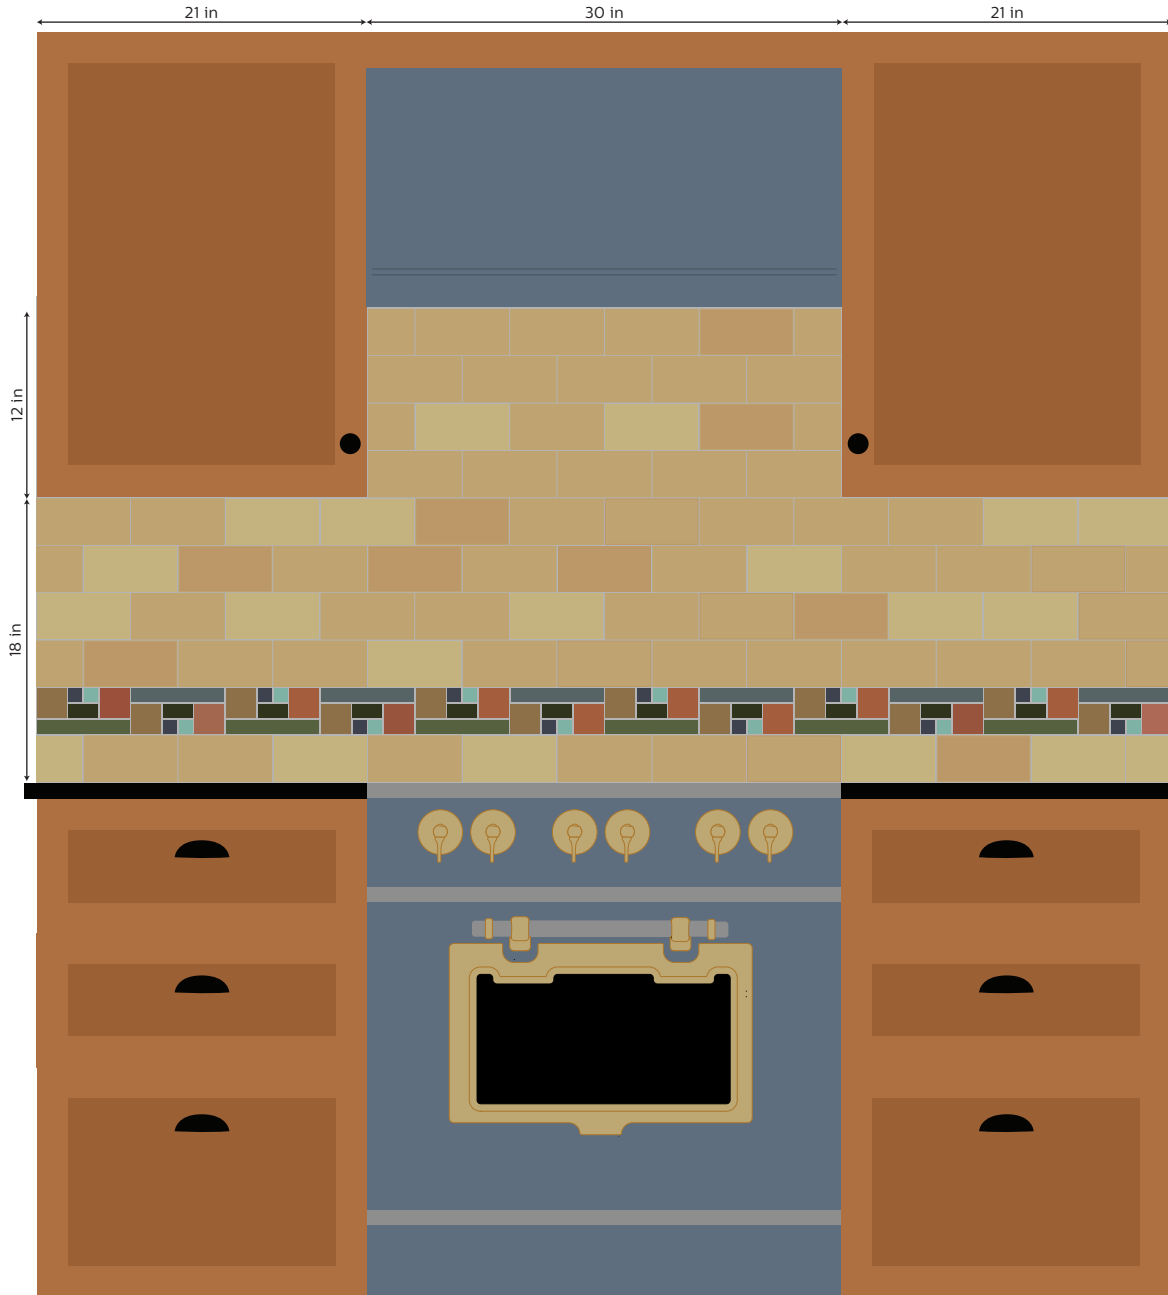

MISSISSIPPI

DESIGN BY CLAY SQUARED
TO INFINITY LLC

CONTACT

claysquared.com

612-781-6409

COLORS

- Coco Moon
- Coffee Cake
- Copper Patina
- Chai
- Earl Grey
- Ginger-snaps
- Jade Moss
- Pesto

BACKSPLASH

- 75 3" x 6"
- 10 3" x 3"
- 24 2" x 2"
- 12 1" x 6"
- 12 1" x 2"
- 24 1" x 1"

All handmade tile is nominal in size to account for 1/8"-1/4" grout line

10% overage recommended

CUSTOMIZATION

We can assist you with customization of this design and calculations of tile quantities. Please email: josh@claysquared.com to begin the process.

TOTAL
12 SF