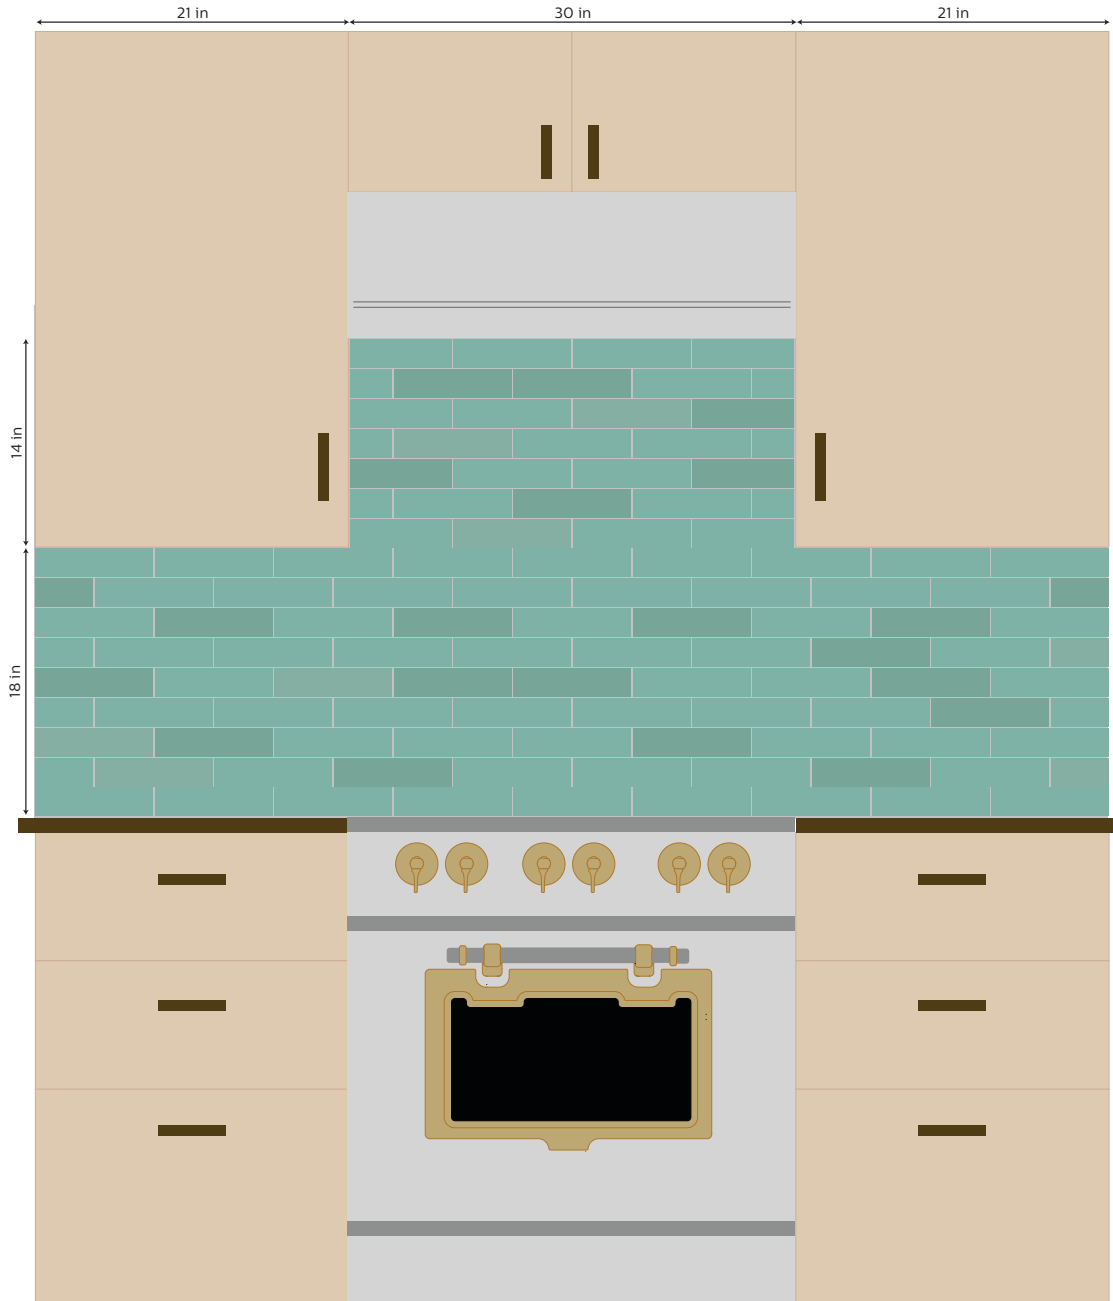

BACKSPLASH

102 2" x 8"

14 2" x 4"

This is an artistic rendering for visualization purposes only.

10% overage recommended

CUSTOMIZATION

We can assist you with customization of this design and calculations of tile quantities. Please email: josh@claysquared.com to begin the process.

ACCENTS

 Westminster

BACKSPLASH

93 2" x 8"

14 2" x 4"

12 2" x 6" Accents

This is an artistic rendering for visualization purposes only.

10% overage recommended