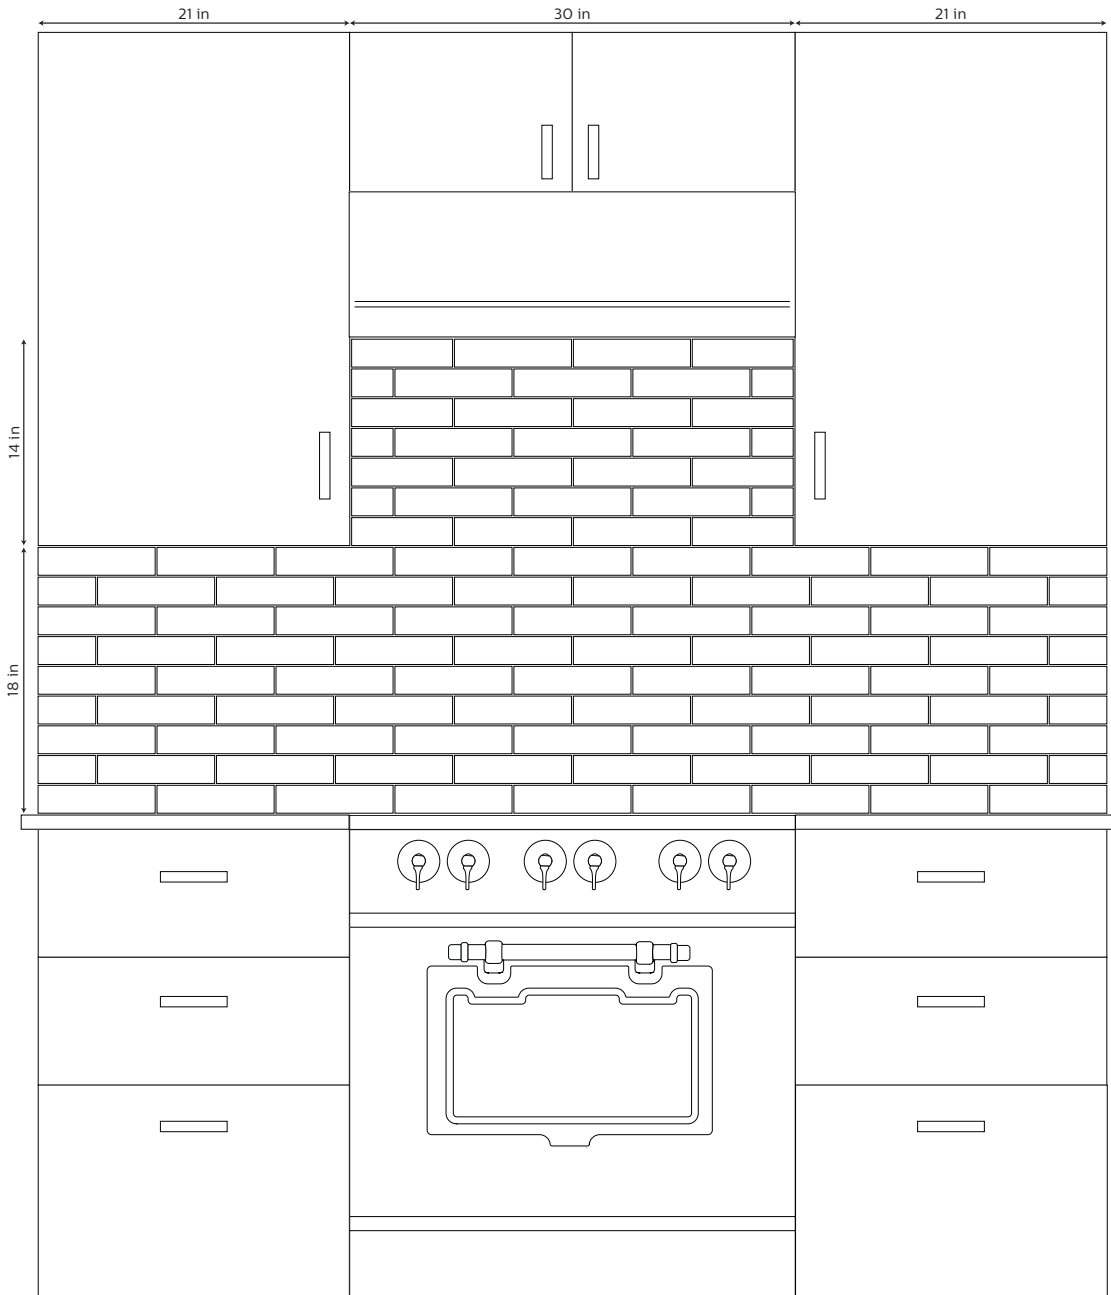

MILWAUKEE BOND

DESIGN BY CLAY SQUARED
TO INFINITY LLC

CONTACT

claysquared.com

612-781-6409

BACKSPLASH

102 2" x 8"

14 2" x 4"

This is an artistic rendering for visualization purposes only.

10% overage
recommended

CUSTOMIZATION

We can assist you with customization of this design and calculations of tile quantities.
Please email: josh@claysquared.com to begin the process.

TOTAL
12 SF