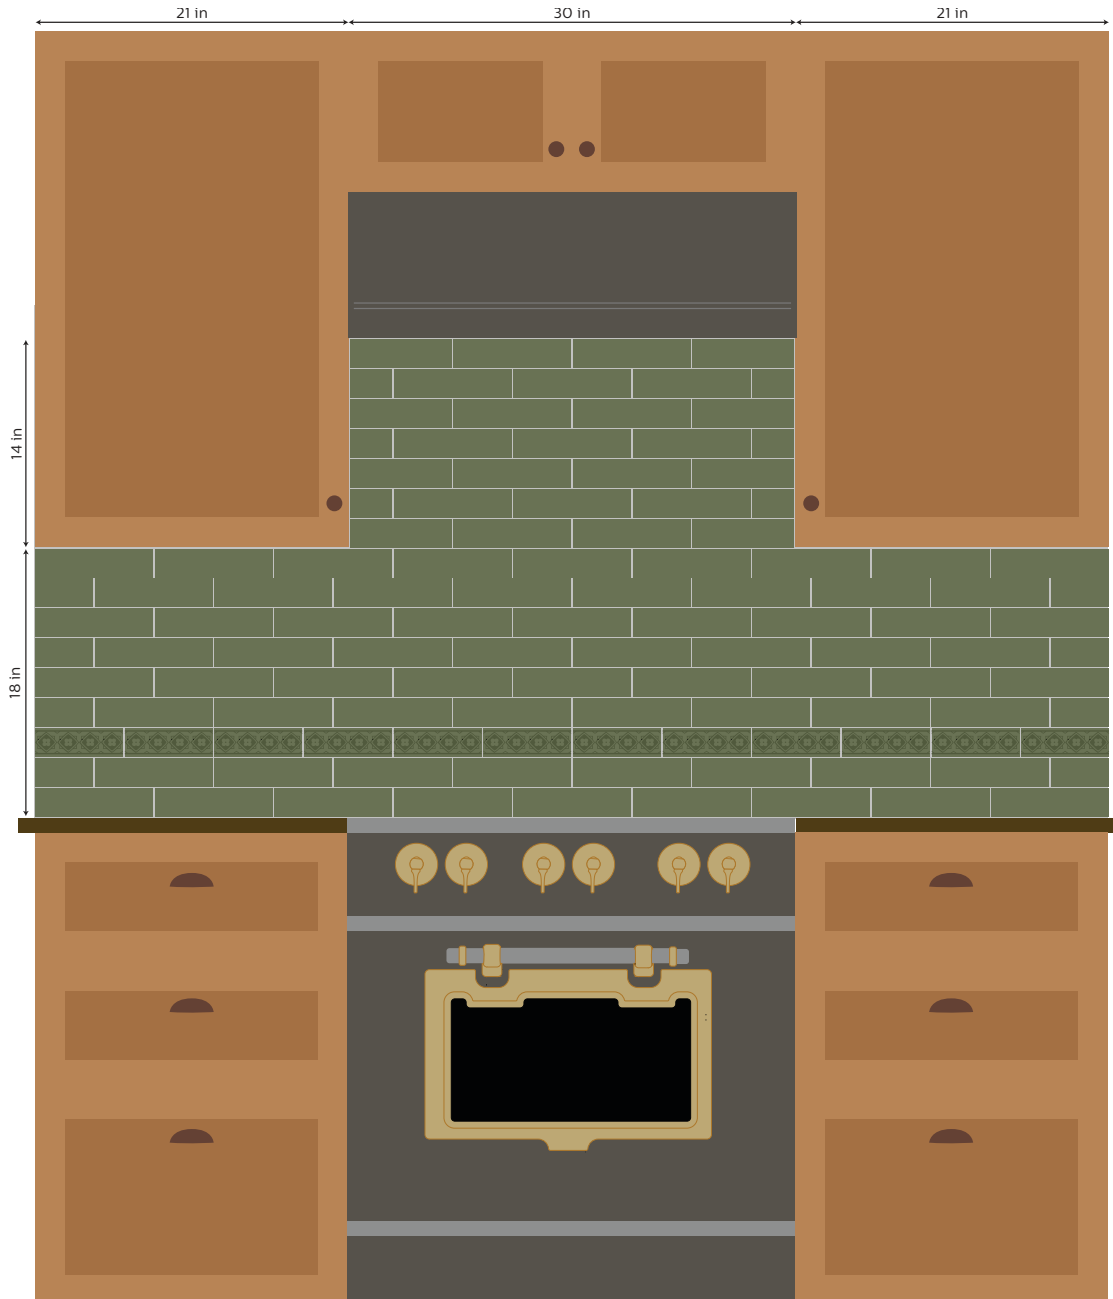

ACCENTS

 Westminster

BACKSPLASH

93 2" x 8"

14 2" x 4"

12 2" x 6" Accents

This is an artistic rendering for visualization purposes only.

10% overage recommended