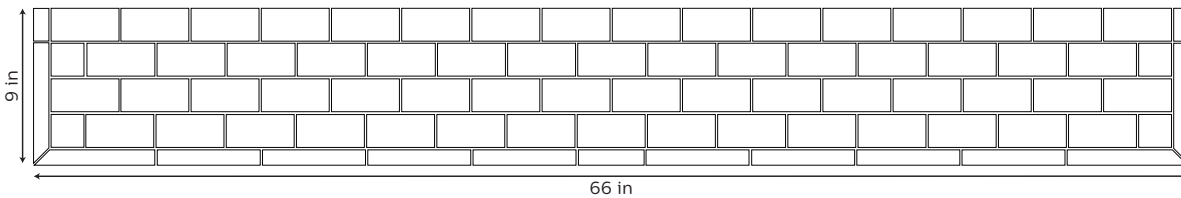

THE HAWTHORN

DESIGN BY CLAY SQUARED
TO INFINITY LLC

CONTACT

claysquared.com

612-781-6409

FACADE

- 50 2" x 2"
- 150 2" x 4"
- 2 4" x 4" Medievalls

HEARTH

- 6 2" x 2"
- 90 2" x 4"
- 12 1" x 6"
- 4 1" x 6" Miter

10% overage recommended

All handmade tile is nominal in size to account for 1/8"-1/4" grout line

CUSTOMIZATION

We can assist you with customization of this design and calculations of tile quantities. Please email: josh@claysquared.com to begin the process.