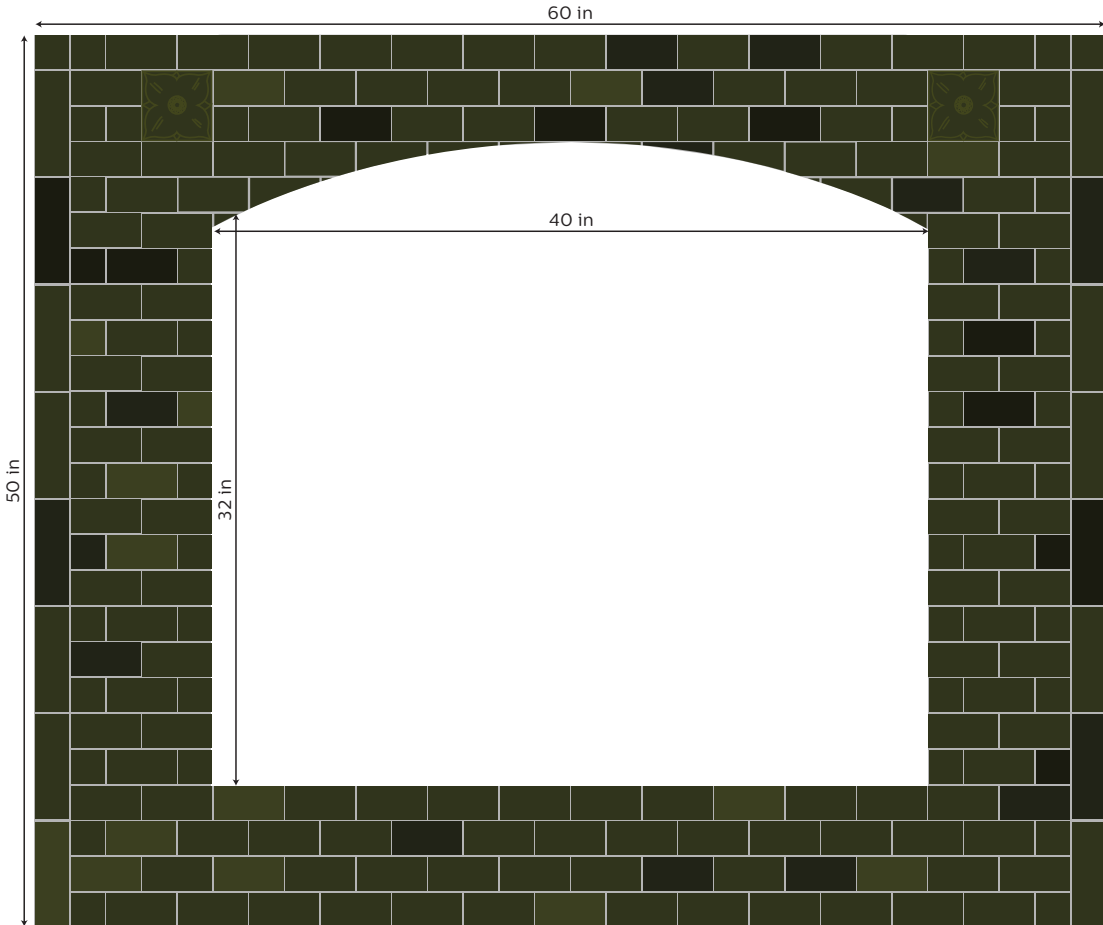

- 6 2" x 2"
- 90 2" x 4"
- 12 1" x 6"
- 4 1" x 6" Miter

10% overage recommended

All handmade tile is nominal in size to account for 1/8"-1/4" grout line

CUSTOMIZATION

We can assist you with customization of this design and calculations of tile quantities. Please email: josh@claysquared.com to begin the process.

TOTAL
16 SF

THE HAWTHORN

DESIGN BY CLAY SQUARED
TO INFINITY LLC

CONTACT

claysquared.com

612-781-6409

COLORS

- Pesto
- Jade Moss

FACADE

- 50 2" x 2"
- 150 2" x 4"
- 2 4" x 4" Medievalls

HEARTH

- 6 2" x 2"
- 90 2" x 4"
- 12 1" x 6"
- 4 1" x 6" Miter

10% overage recommended

All handmade tile is nominal in size to account for 1/8"-1/4" grout line