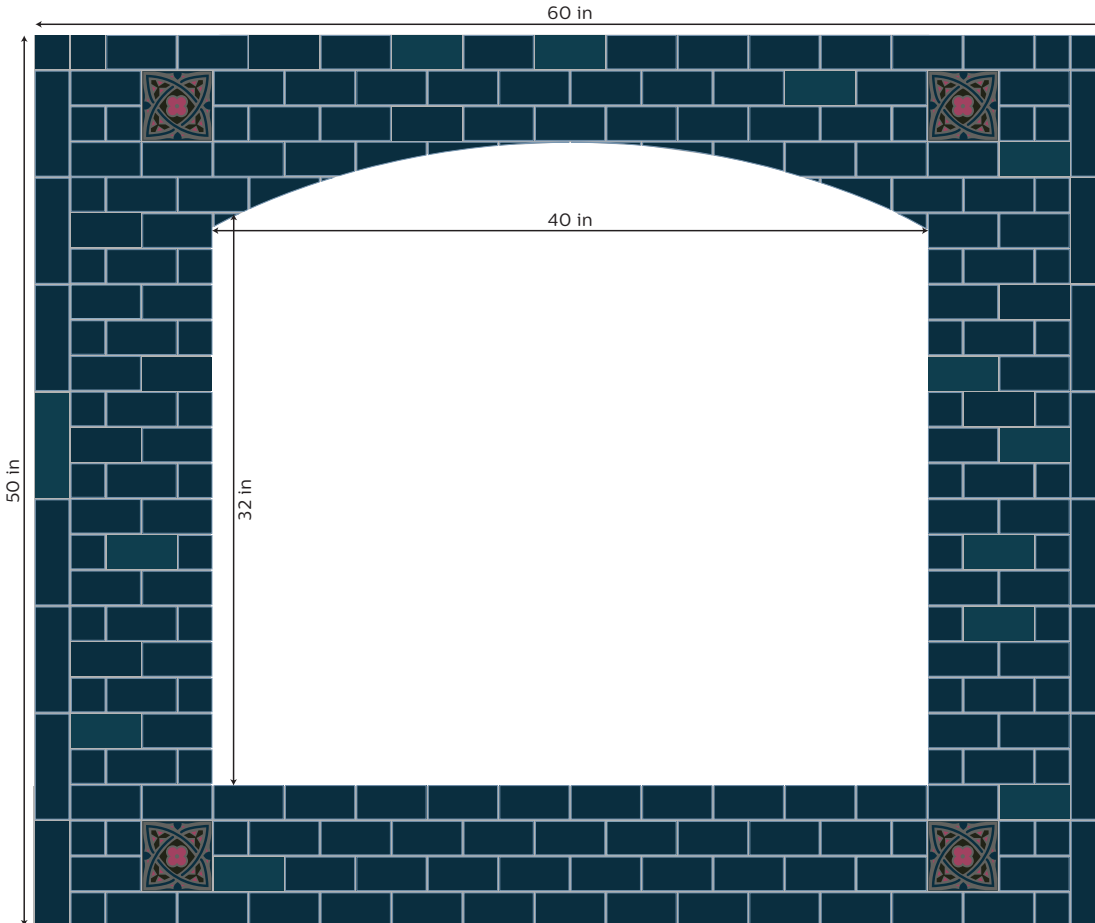

50 2" x 2"

150 2" x 4"

4 4" x 4" Accents

HEARTH

6 2" x 2"

90 2" x 4"

12 1" x 6"

4 1" x 6" Miter

10% overage recommended

All handmade tile is nominal in size to account for 1/8"-1/4" grout line

CUSTOMIZATION

We can assist you with customization of this design and calculations of tile quantities. Please email: josh@claysquared.com to begin the process.