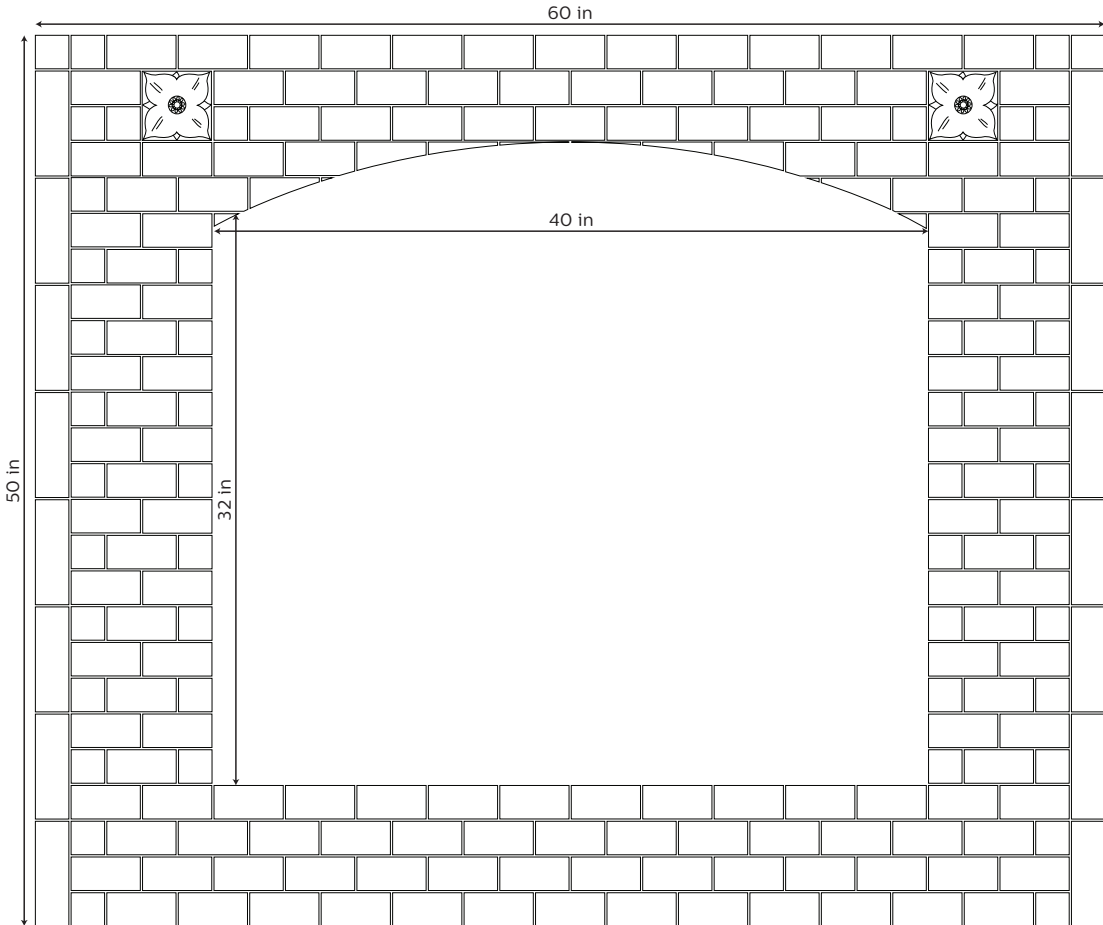

THE HAWTHORN

DESIGN BY CLAY SQUARED
TO INFINITY LLC

CONTACT

claysquared.com

612-781-6409

FACADE

- 50 2" x 2"
- 150 2" x 4"
- 2 4" x 4" Medievalls

HEARTH

- 6 2" x 2"
- 90 2" x 4"
- 12 1" x 6"
- 4 1" x 6" Miter

10% overage recommended

All handmade tile is nominal in size to account for 1/8"-1/4" grout line

CUSTOMIZATION

We can assist you with customization of this design and calculations of tile quantities. Please email: josh@claysquared.com to begin the process.

FACADE

- 50 2" x 2"
- 150 2" x 4"
- 2 4" x 4" Medievalls

HEARTH

- 6 2" x 2"
- 90 2" x 4"
- 12 1" x 6"
- 4 1" x 6" Miter

10% overage recommended

All handmade tile is nominal in size to account for 1/8"-1/4" grout line