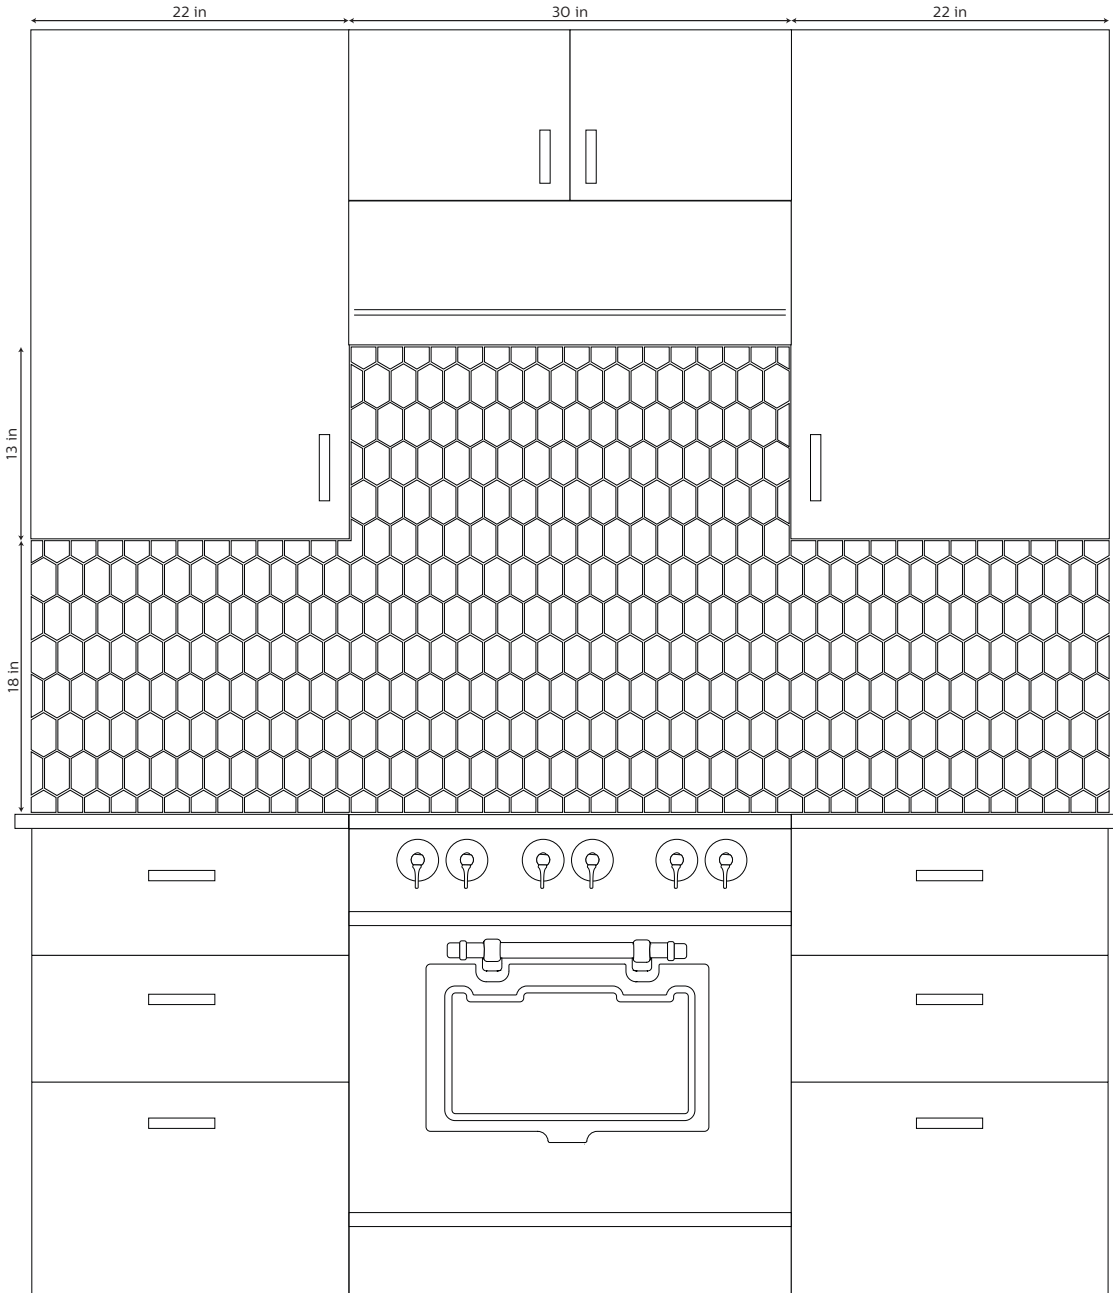

ELONGATED HEX

DESIGN BY CLAY SQUARED
TO INFINITY LLC

CONTACT

claysquared.com

612-781-6409

BACKSPLASH

415 Elongated
Hex

This is an artistic rendering for visualization purposes only.

10% overage
recommended

CUSTOMIZATION

We can assist you with customization of this design and calculations of tile quantities.
Please email: josh@claysquared.com to begin the process.

TOTAL
12 SF