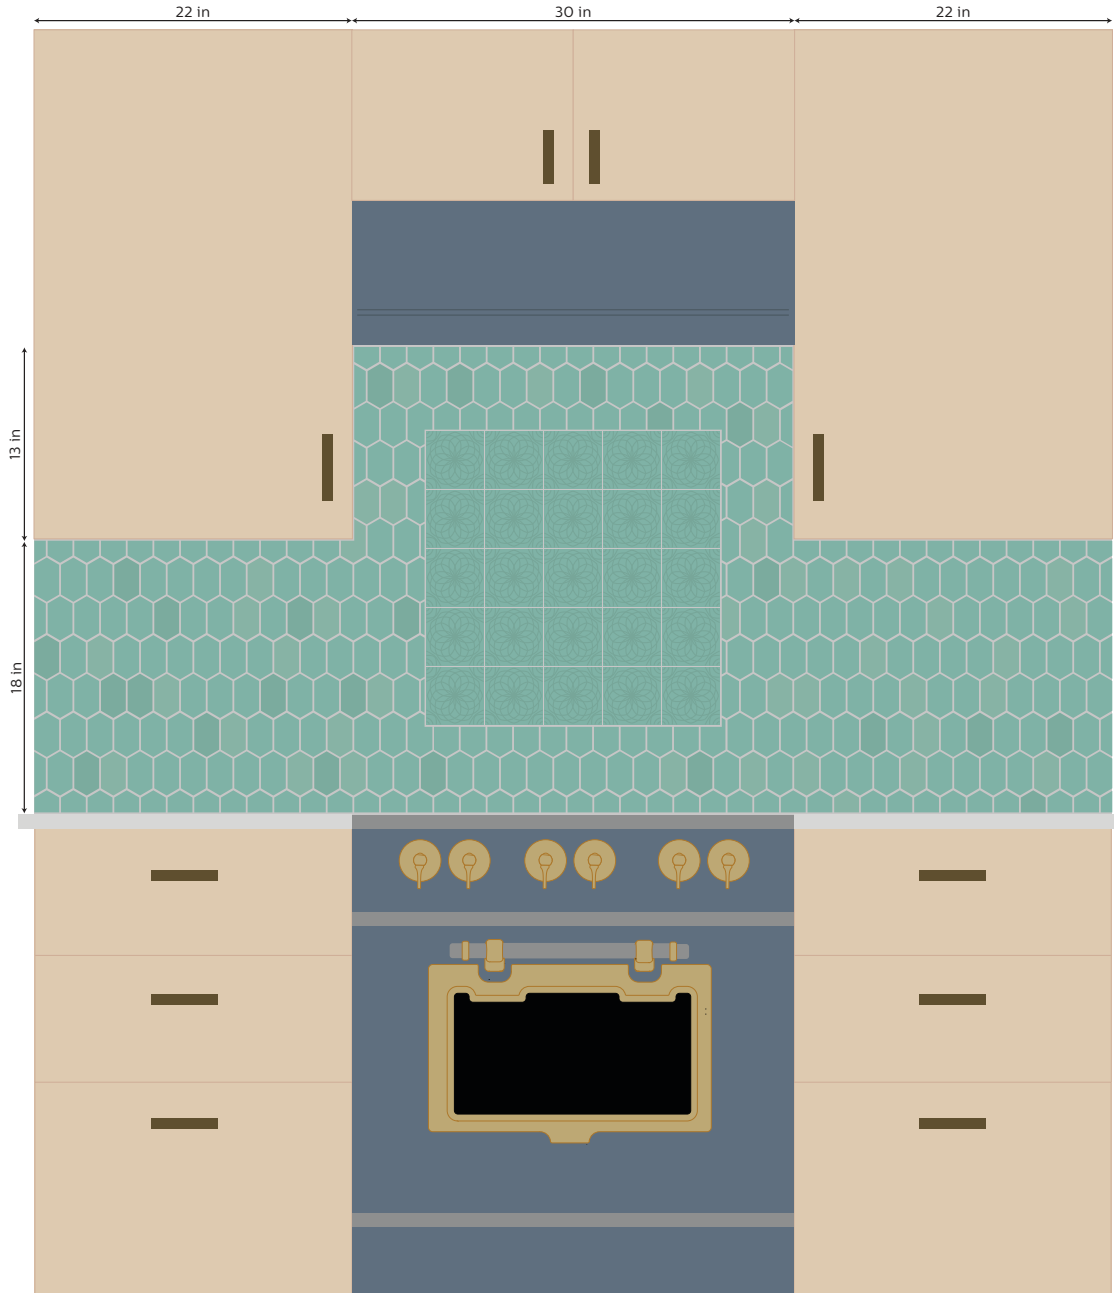

ELONGATED HEX

DESIGN BY CLAY SQUARED
TO INFINITY LLC

CONTACT

claysquared.com

612-781-6409

COLOR

Copper Patina

ACCENT

Rose

BACKSPLASH

344 Elongated Hex

24 4" x 4" Accents

This is an artistic rendering for visualization purposes only.

10% overage recommended

CUSTOMIZATION

We can assist you with customization of this design and calculations of tile quantities. Please email: josh@claysquared.com to begin the process.

TOTAL
12 SF