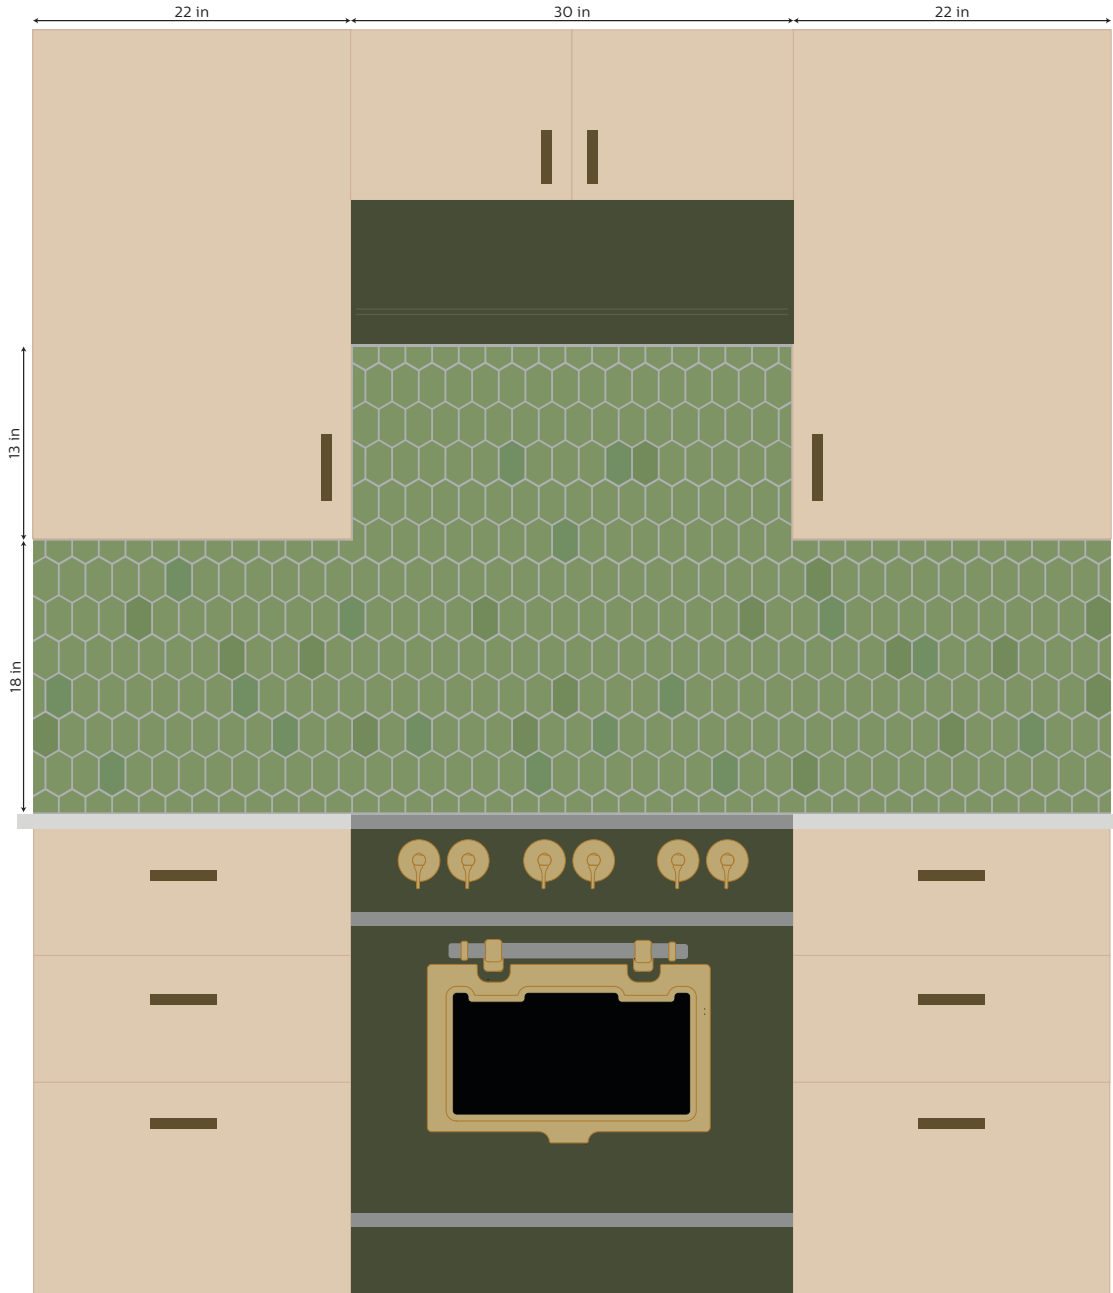

10% overage
recommended

CUSTOMIZATION

We can assist you with customization of this design and calculations of tile quantities.
Please email: josh@claysquared.com to begin the process.

TOTAL
12 SF

ELONGATED HEX

DESIGN BY CLAY SQUARED
TO INFINITY LLC

CONTACT

claysquared.com

612-781-6409

COLOR

■ Avocado

BACKSPLASH

415 Elongated Hex

TOTAL
12 SF

ELONGATED HEX

DESIGN BY CLAY SQUARED
TO INFINITY LLC

CONTACT

claysquared.com

612-781-6409

COLOR

 Copper Patina