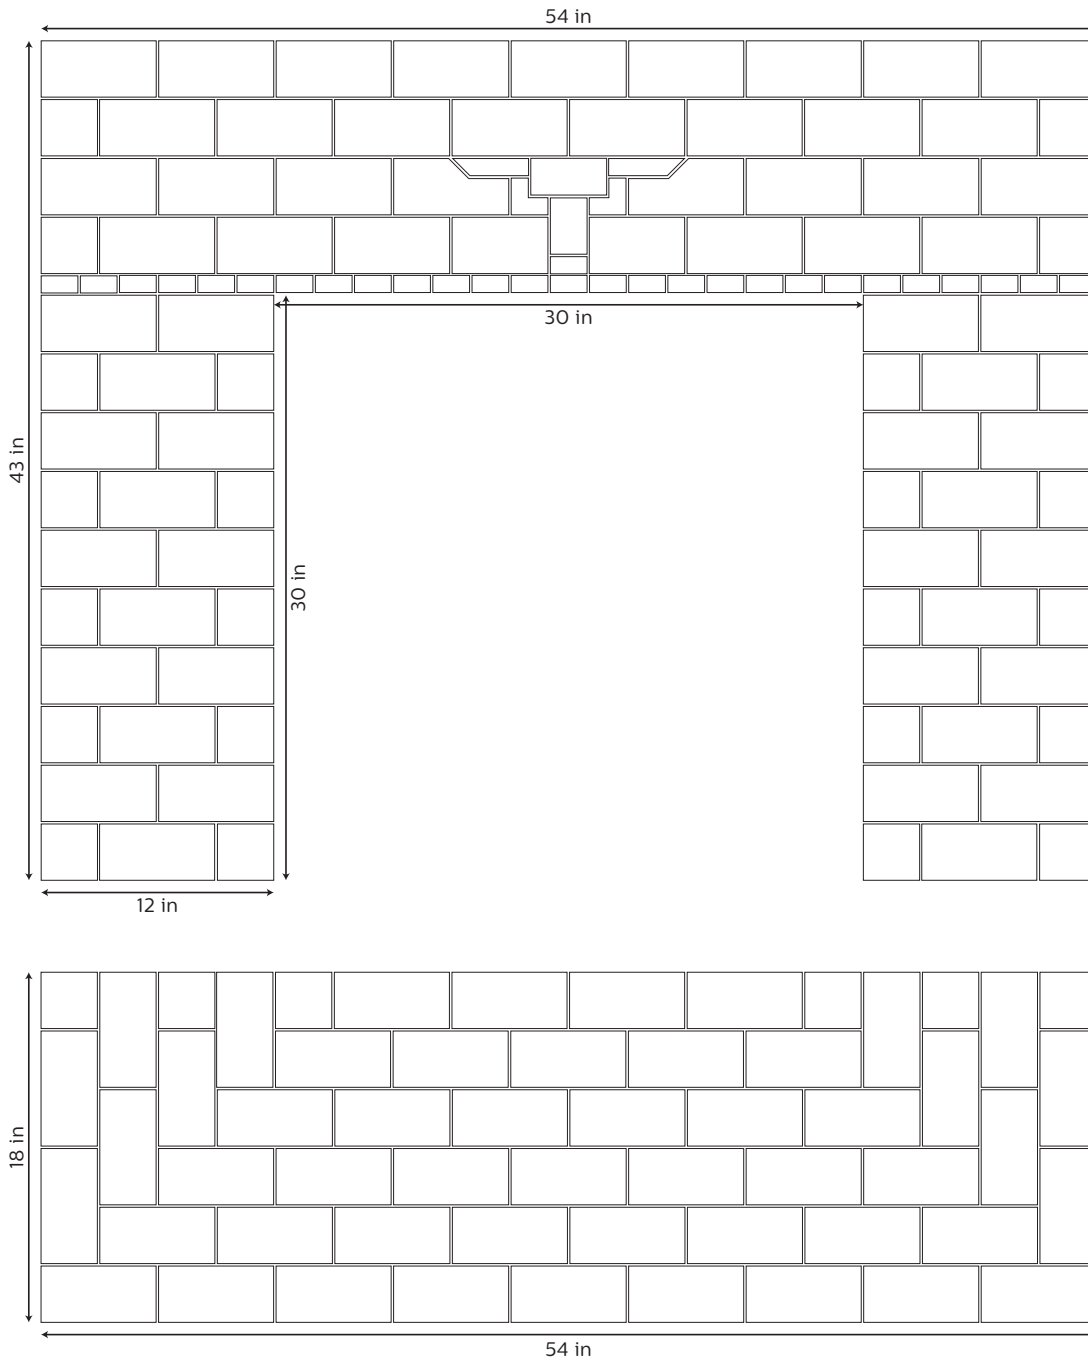

## FACADE

63 3" x 6"

24 3" x 3"

27 1" x 2"

1 Adair  
Key

## HEARTH

51 3" x 6"

6 3" x 3"

10% overage  
recommended

## TOTAL

17 SF

All handmade tile is nominal in size to account for 1/8"-1/4" grout line