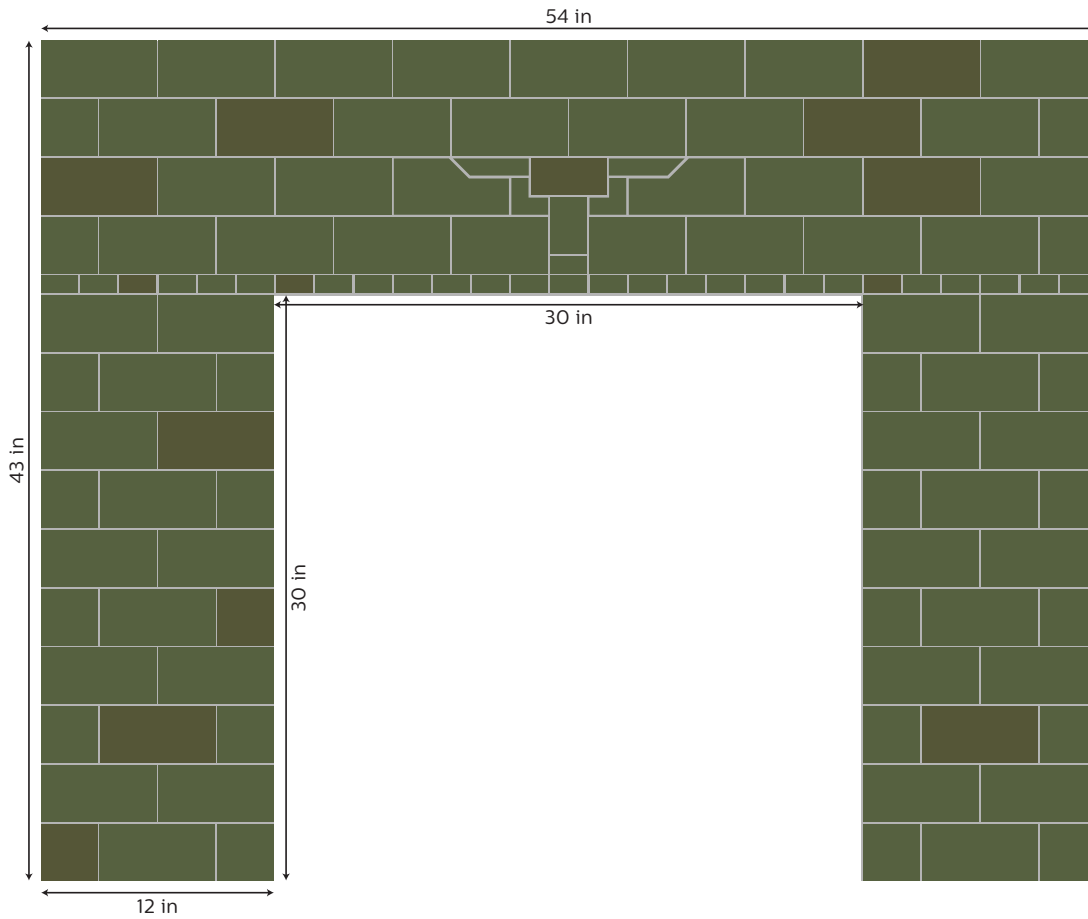

## TOTAL

17 SF

All handmade tile is nominal in size to account for 1/8"-1/4" grout line

## HEARTH

51 3" x 6"

6 3" x 3"

10% overage  
recommended