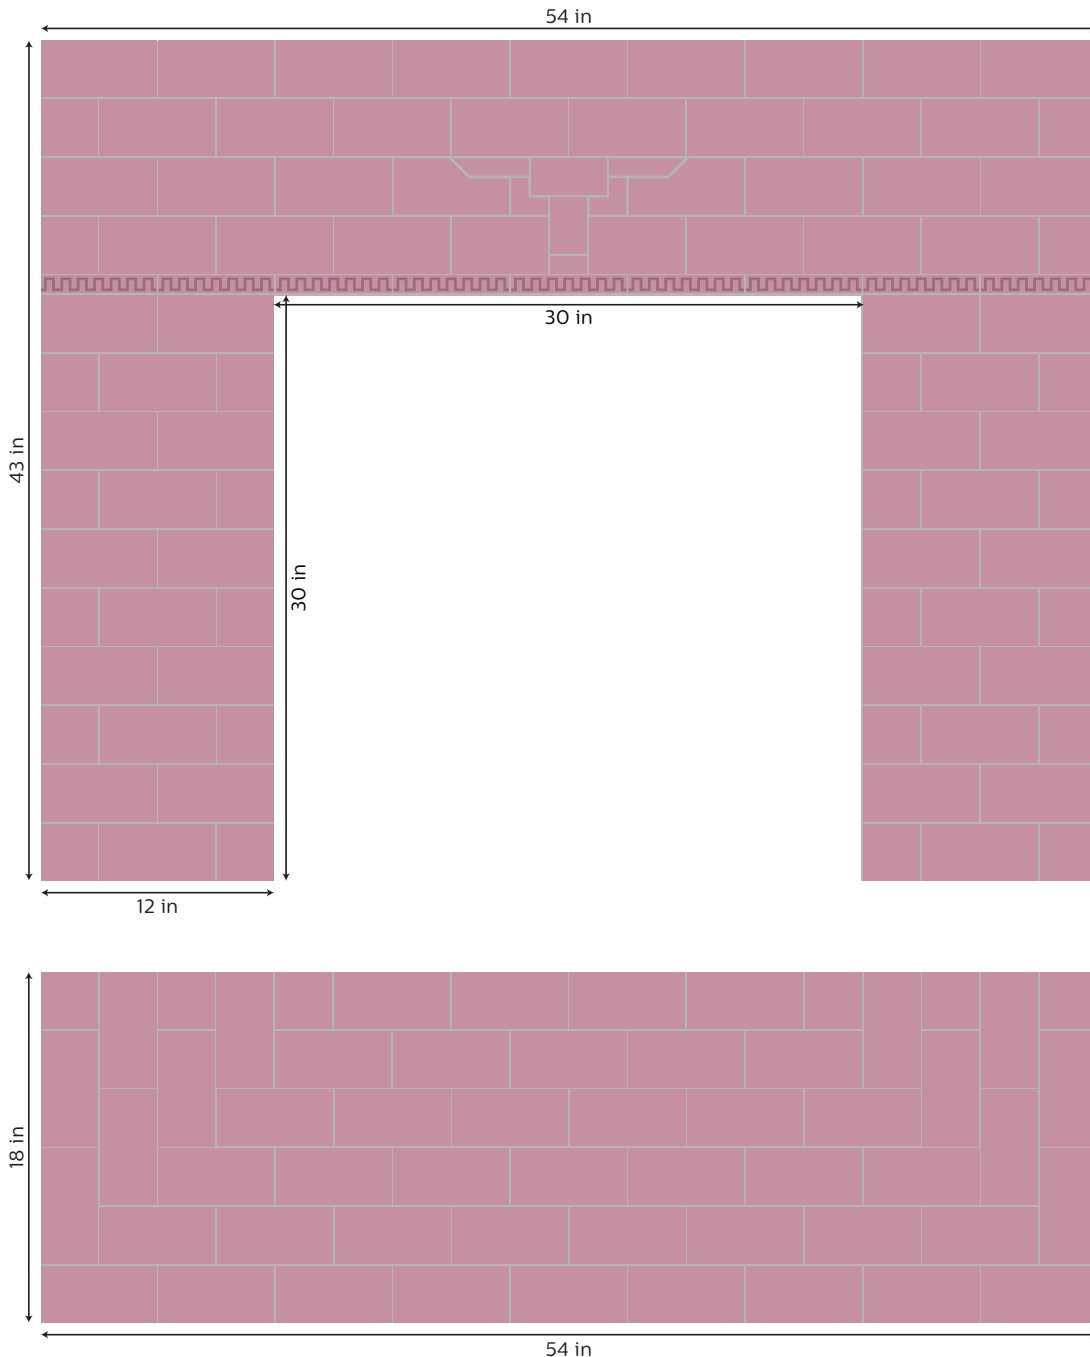

## TOTAL

17 SF

All handmade tile is nominal in size to account for 1/8"-1/4" grout line

## FACADE

63 3" x 6"

24 3" x 3"

9 1" x 6" Accents

1 Adair Key

## HEARTH

51 3" x 6"

6 3" x 3"

10% overage recommended

All handmade tile is nominal in size to account for 1/8"-1/4" grout line