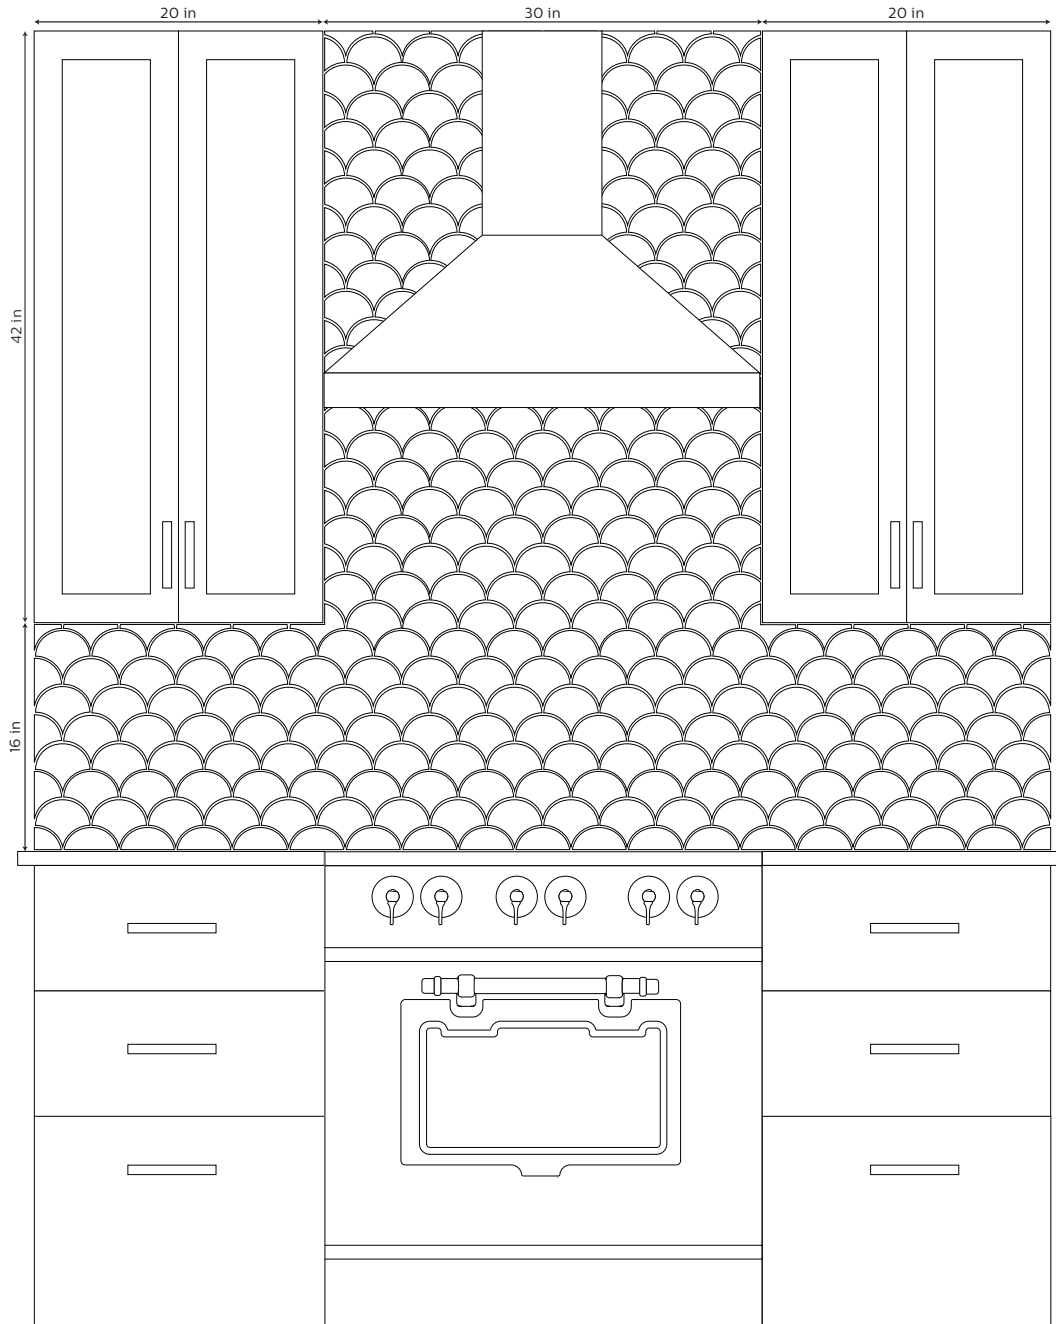

PEACOCK KITCHEN

DESIGN BY CLAY SQUARED
TO INFINITY LLC

CONTACT

claysquared.com

612-781-6409

BACKSPLASH

315 Large Peacocks

This is an artistic rendering for visualization purposes only.

10% overage recommended

CUSTOMIZATION

We can assist you with customization of this design and calculations of tile quantities. Please email: josh@claysquared.com to begin the process.

TOTAL
17 SF

PEACOCK KITCHEN

TOTAL
17 SF

PEACOCK KITCHEN

DESIGN BY CLAY SQUARED
TO INFINITY LLC

CONTACT

claysquared.com

612-781-6409

COLORS

- Avocado
- Pesto
- Rosemary