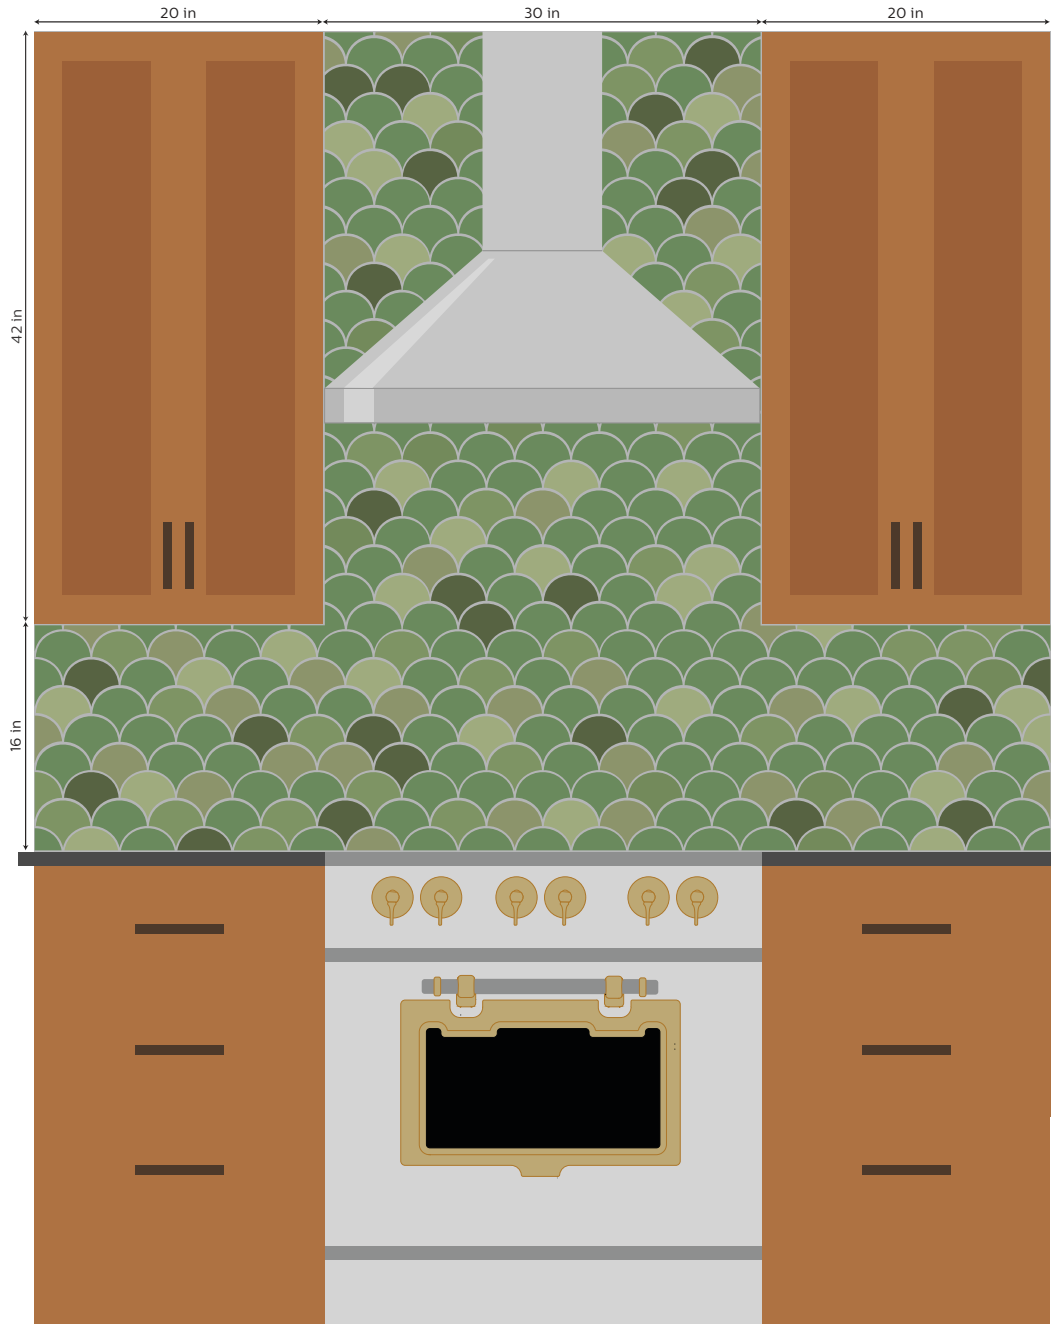

TOTAL
17 SF

PEACOCK KITCHEN

DESIGN BY CLAY SQUARED
TO INFINITY LLC

CONTACT

claysquared.com

612-781-6409

COLORS

- Avocado
- Pesto
- Rosemary