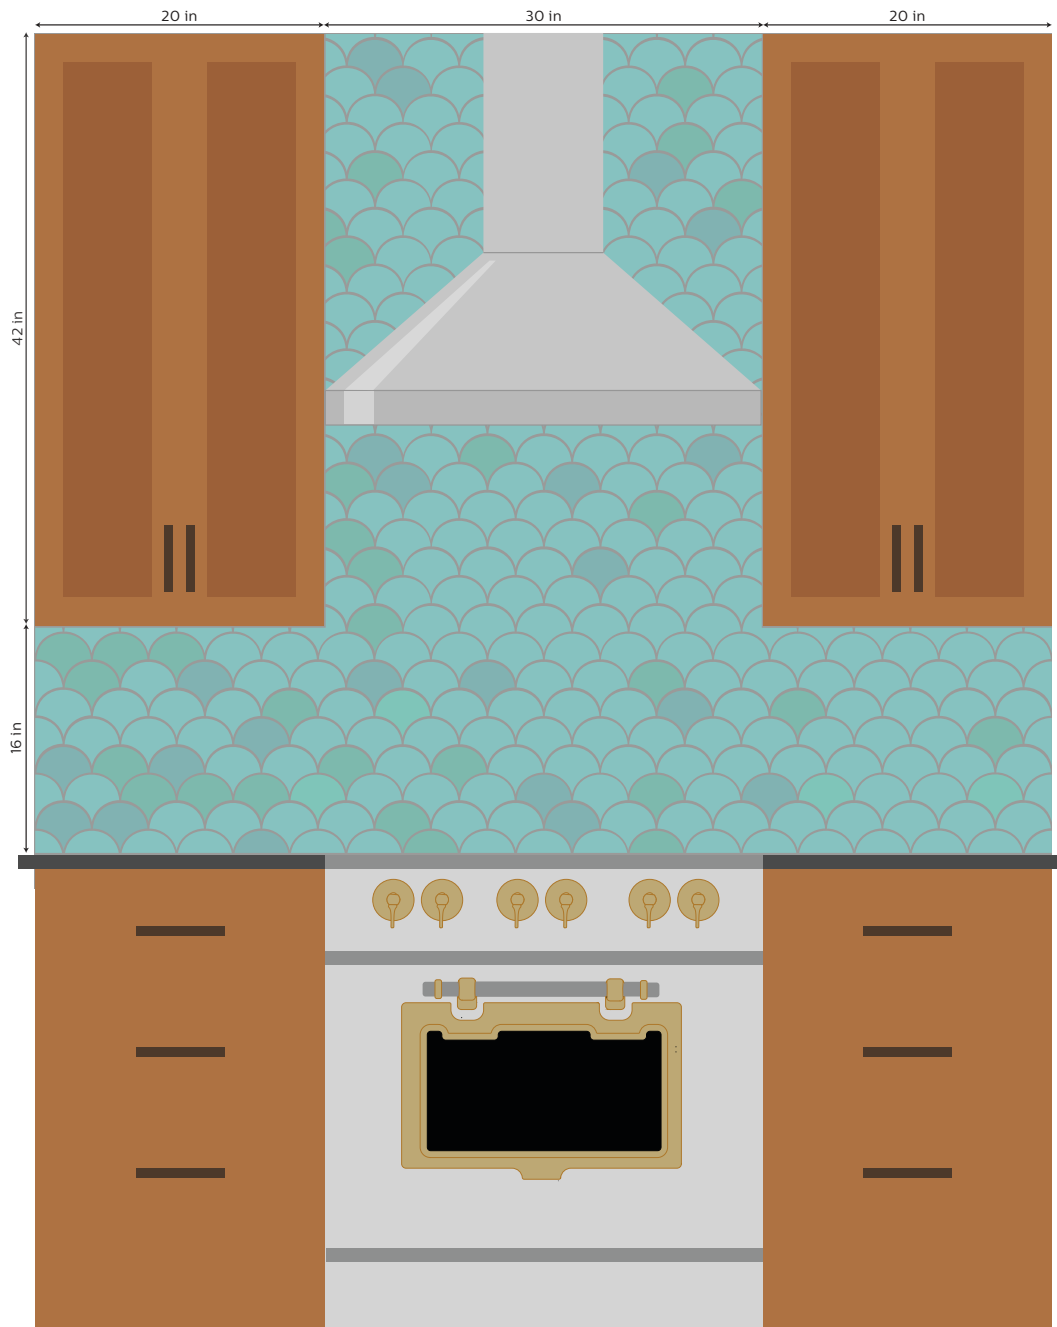

PEACOCK KITCHEN

DESIGN BY CLAY SQUARED
TO INFINITY LLC

CONTACT

claysquared.com

612-781-6409

COLOR

Spruce

BACKSPLASH

315 Large Peacocks

10% overage recommended

This is an artistic rendering for visualization purposes only.

CUSTOMIZATION

We can assist you with customization of this design and calculations of tile quantities. Please email: josh@claysquared.com to begin the process.

TOTAL
17 SF