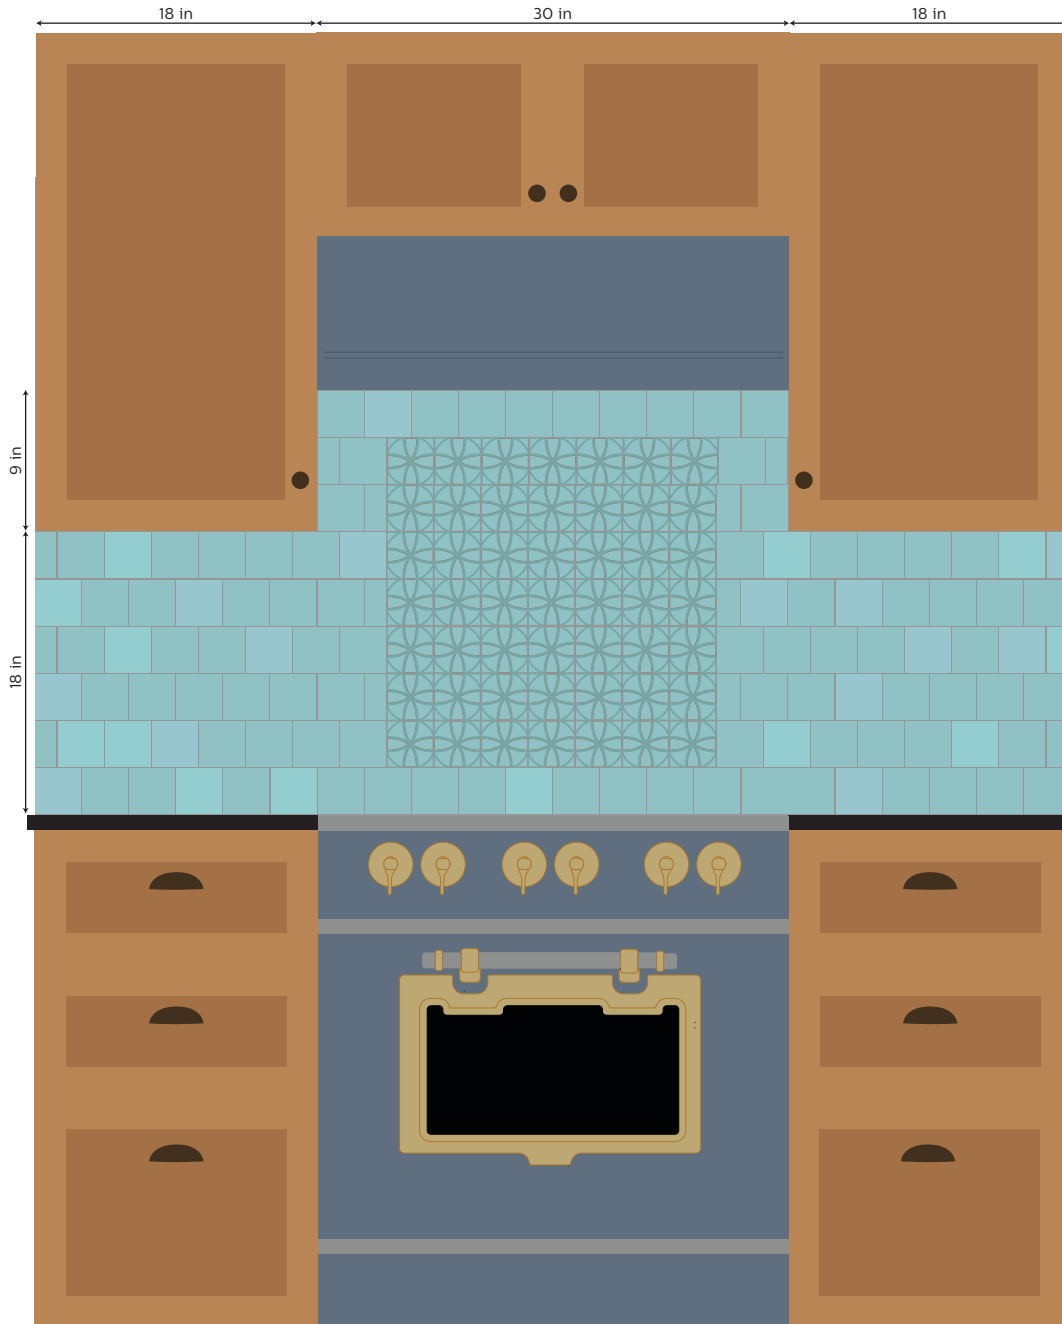

TOTAL
10 SF

OFFSET SQUARES

DESIGN BY CLAY SQUARED
TO INFINITY LLC

CONTACT

claysquared.com

612-781-6409

COLOR

 Fresca