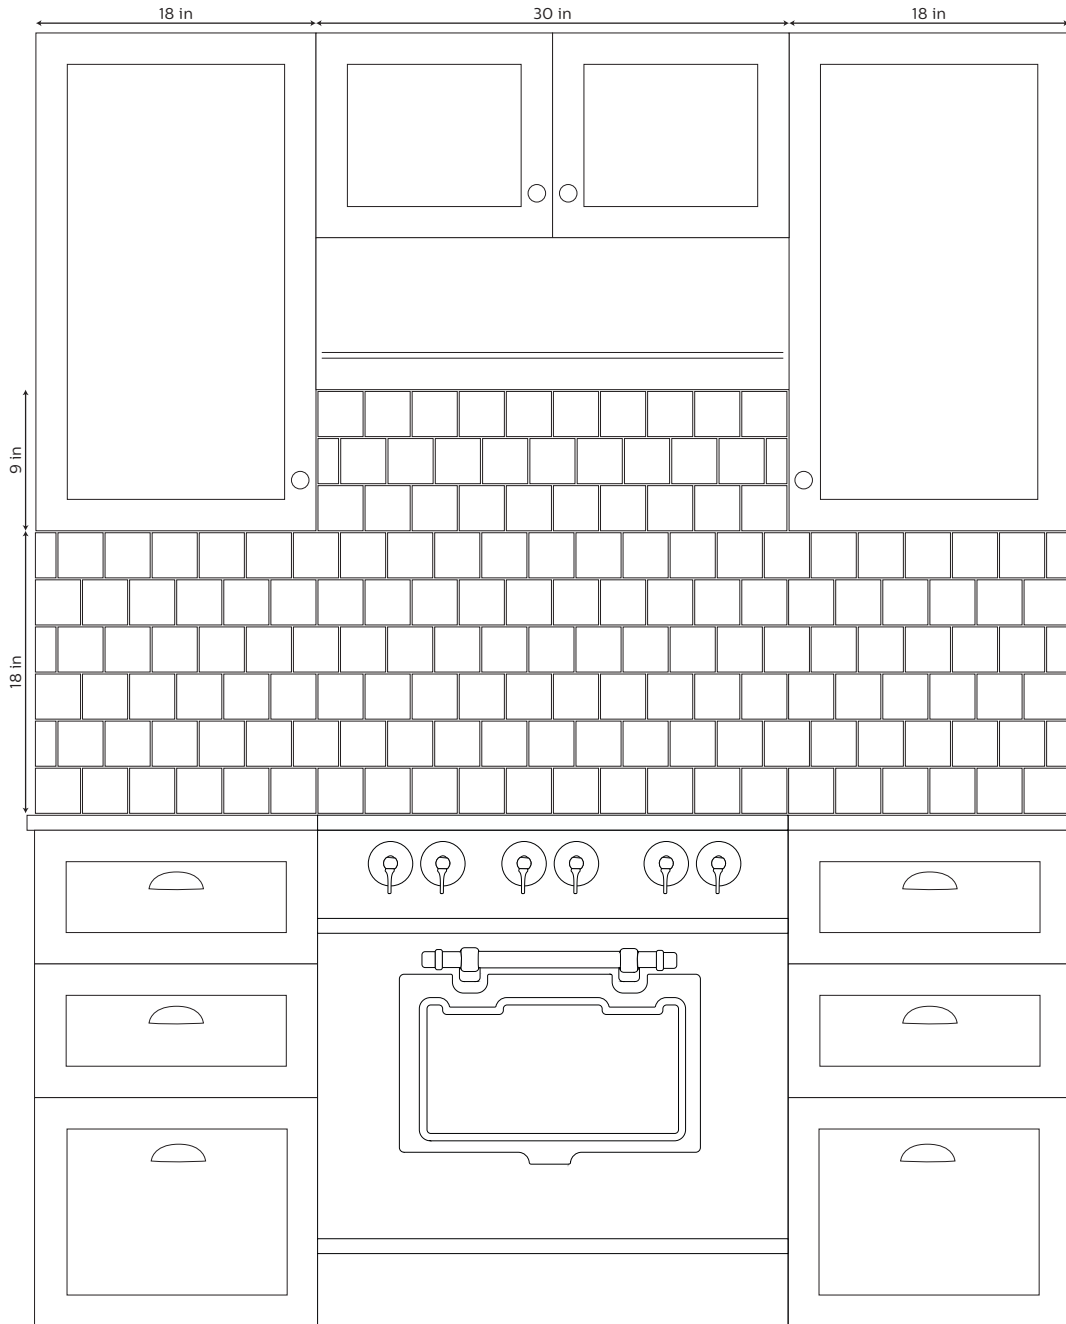

OFFSET SQUARES

DESIGN BY CLAY SQUARED
TO INFINITY LLC

CONTACT

claysquared.com

612-781-6409

BACKSPLASH

166 3" x 3"

This is an artistic rendering for visualization purposes only.

10% overage
recommended

CUSTOMIZATION

We can assist you with customization of this design and calculations of tile quantities.
Please email: josh@claysquared.com to begin the process.

TOTAL
10 SF

OFFSET SQUARES