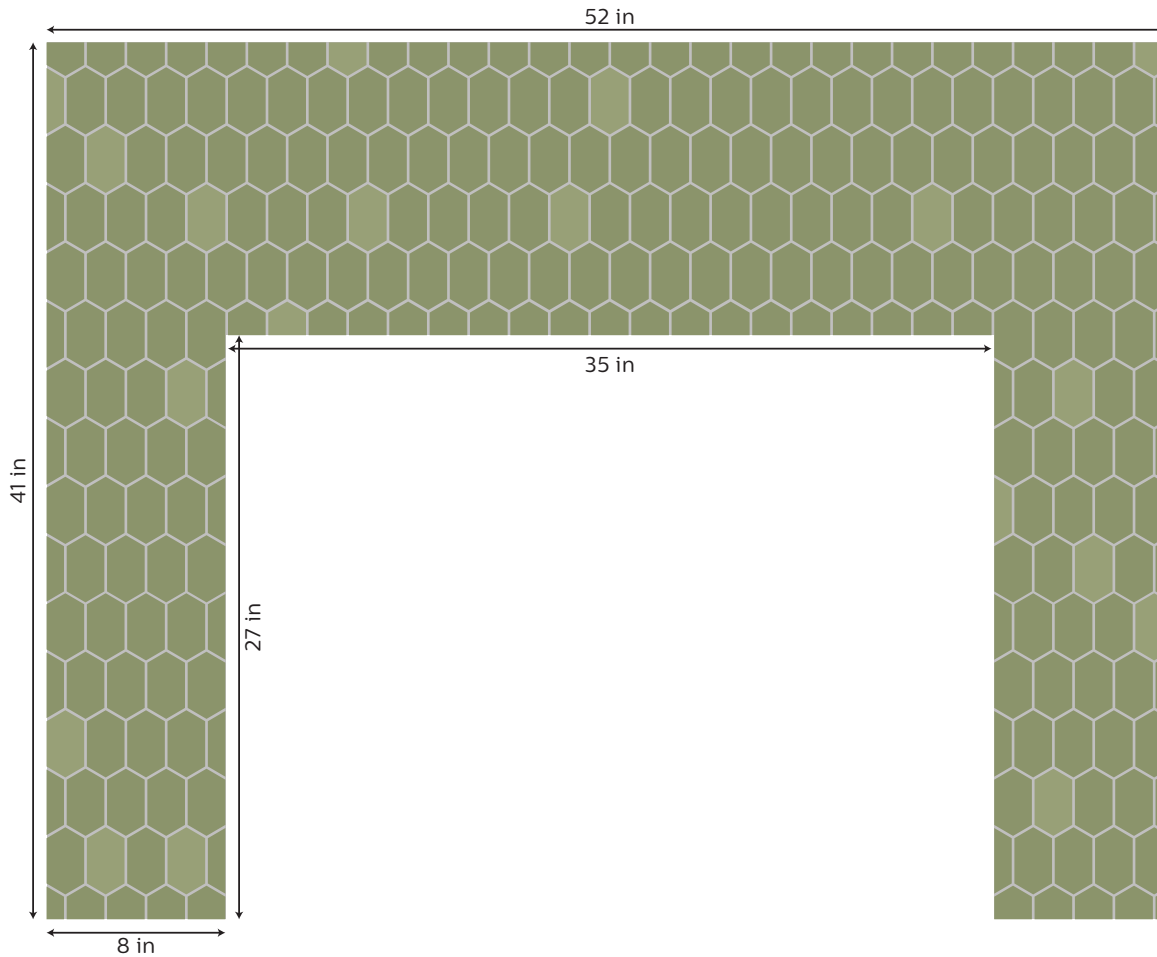

CUSTOMIZATION

We can assist you with customization of this design and calculations of tile quantities. Please email: josh@claysquared.com to begin the process.

TOTAL
13 SF

ELONGATED HEX FIREPLACE

DESIGN BY CLAY SQUARED
TO INFINITY LLC

CONTACT

claysquared.com

612-781-6409

COLOR

Rosemary

FACADE

272 Elongated Hex

FACADE