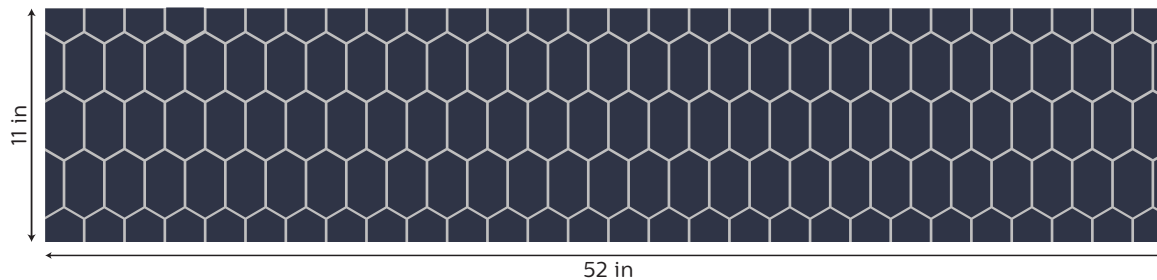

TOTAL

13 SF

ELONGATED HEX FIREPLACE

DESIGN BY CLAY SQUARED
TO INFINITY LLC

CONTACT

claysquared.com

612-781-6409

COLOR

- Blueberry
- Blue Moon
- Coco Moon

FACADE

272 Elongated Hex

FACADE

142 Elongated Hex

10% overage recommended

This is an artistic rendering for visualization purposes only.

CUSTOMIZATION