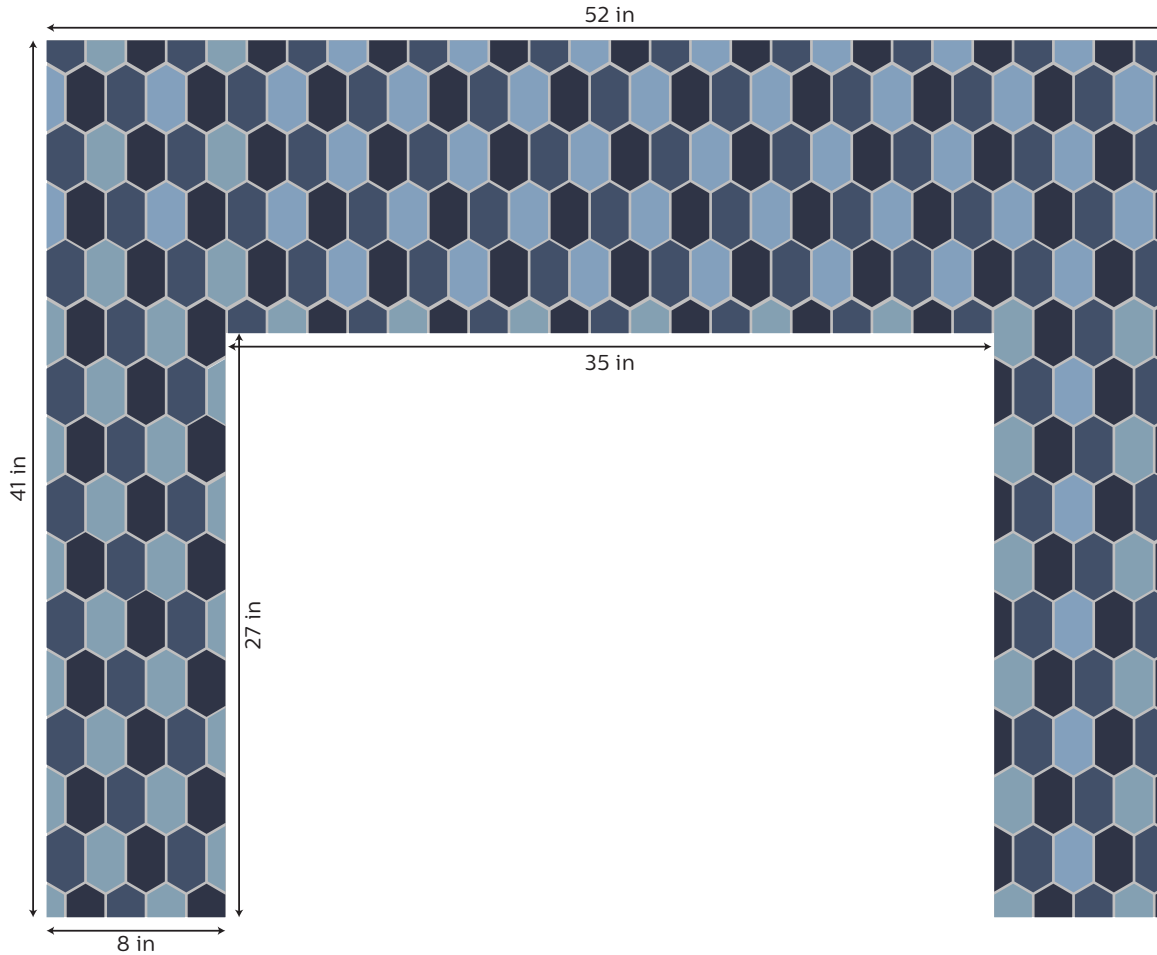

TOTAL

13 SF

ELONGATED HEX FIREPLACE

DESIGN BY CLAY SQUARED
TO INFINITY LLC

CONTACT

claysquared.com

612-781-6409

COLOR

- Blueberry
- Blue Moon
- Coco Moon

FACADE

272 Elongated Hex

FACADE

142 Elongated Hex

10% overage recommended

This is an artistic rendering for visualization purposes only.

CUSTOMIZATION