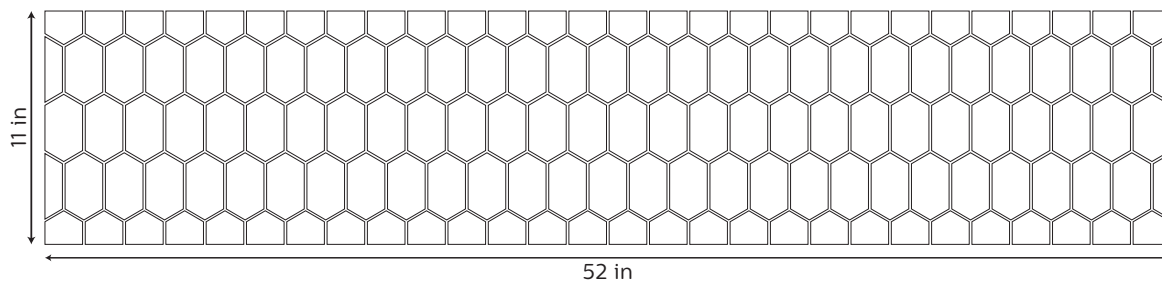

ELONGATED HEX FIREPLACE

DESIGN BY CLAY SQUARED
TO INFINITY LLC

CONTACT
claysquared.com
612-781-6409

FACADE
272 Elongated Hex

FACADE
142 Elongated Hex

10% overage recommended

This is an artistic rendering for visualization purposes only.

CUSTOMIZATION

We can assist you with customization of this design and calculations of tile quantities. Please email: josh@claysquared.com to begin the process.

TOTAL
13 SF

ELONGATED HEX FIREPLACE

DESIGN BY CLAY SQUARED
TO INFINITY LLC