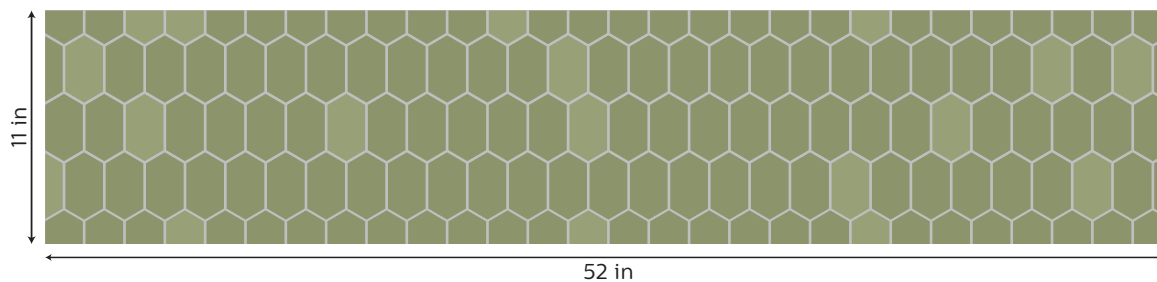

CUSTOMIZATION

We can assist you with customization of this design and calculations of tile quantities. Please email: josh@claysquared.com to begin the process.

TOTAL
13 SF

ELONGATED HEX FIREPLACE

DESIGN BY CLAY SQUARED
TO INFINITY LLC

CONTACT

claysquared.com

612-781-6409

COLOR

Rosemary

FACADE

272 Elongated Hex

FACADE