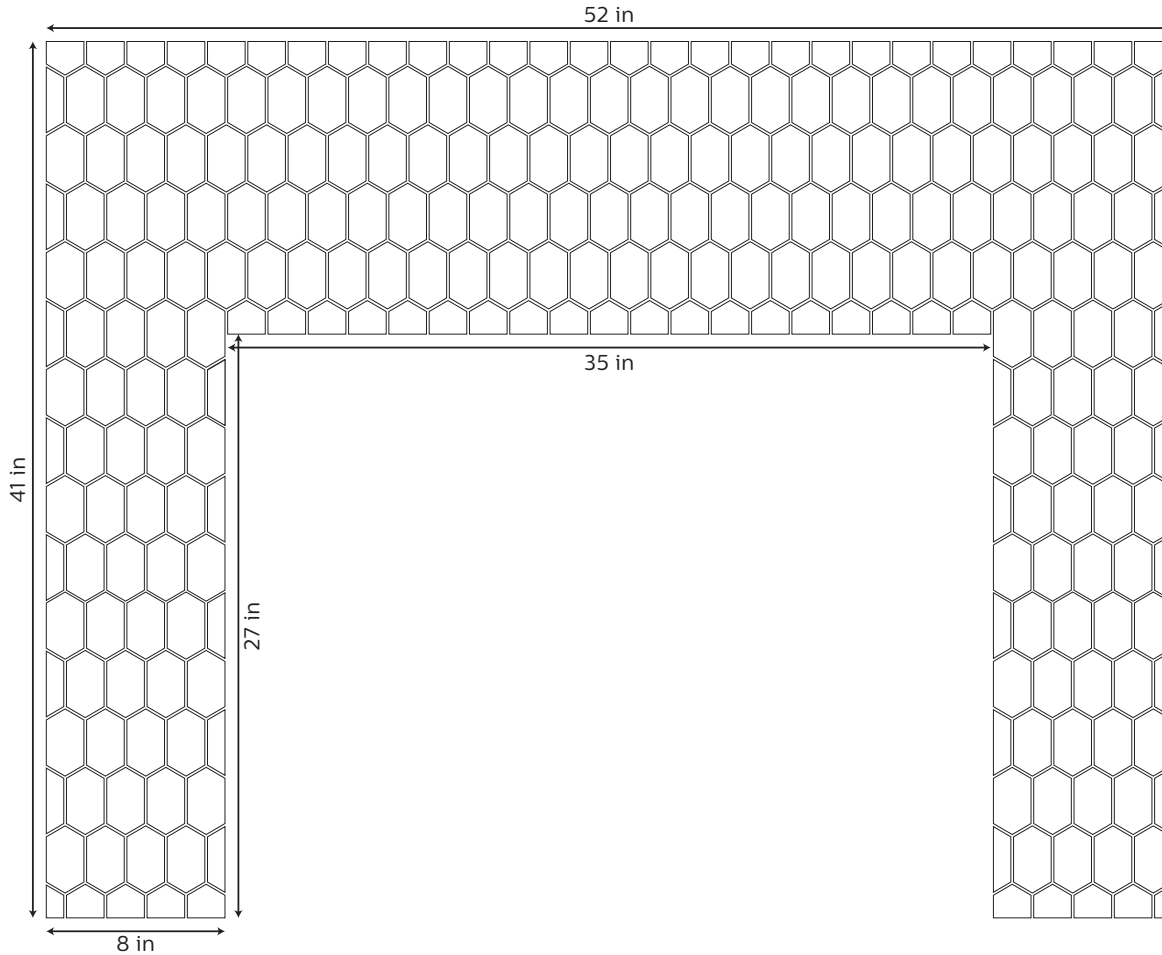

ELONGATED HEX FIREPLACE

DESIGN BY CLAY SQUARED
TO INFINITY LLC

CONTACT
claysquared.com
612-781-6409

FACADE
272 Elongated Hex

FACADE
142 Elongated Hex

10% overage recommended

This is an artistic rendering for visualization purposes only.

CUSTOMIZATION

We can assist you with customization of this design and calculations of tile quantities. Please email: josh@claysquared.com to begin the process.

TOTAL
13 SF

ELONGATED HEX FIREPLACE

DESIGN BY CLAY SQUARED
TO INFINITY LLC

TOTAL

13 SF

ELONGATED HEX FIREPLACE

DESIGN BY CLAY SQUARED
TO INFINITY LLC

CONTACT

claysquared.com

612-781-6409

COLOR