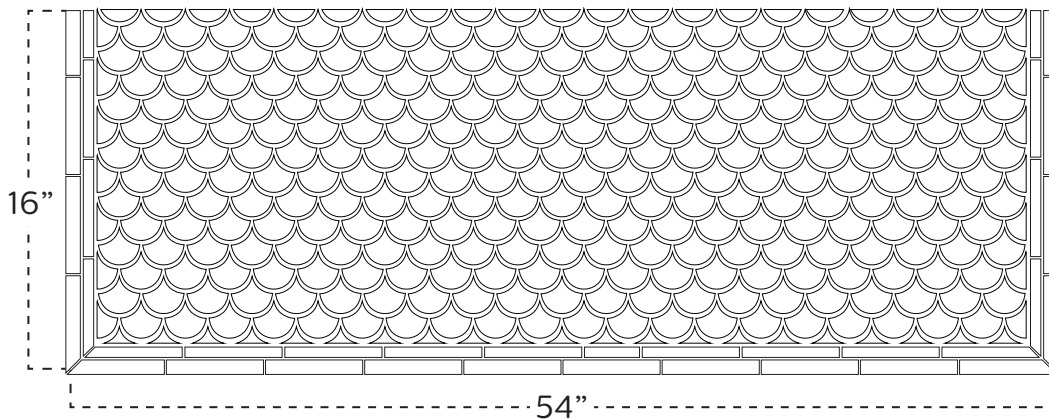

Peacock Victorian

Design by Clay Squared to Infinity

Call to Order!

612-781-6409
claysquared.com

Facade

	17	1" x 6"
	2	1" x 6" MITER LEFT
	2	1" x 6" MITER RIGHT
	17	3/4" x 6"
	2	3/4" x 6" MITER LEFT
	2	3/4" x 6" MITER RIGHT
	158	2 1/4" x 2 1/2" SMALL PEACOCKS
	22	HALF LEFT* SMALL PEACOCKS
	22	HALF RIGHT* SMALL PEACOCKS
	13	HALF BOTTOM* SMALL PEACOCKS
	4	HALF TOP* SMALL PEACOCKS

Hearth

	14	1" x 6"
	2	1" x 6" MITER LEFT
	2	1" x 6" MITER RIGHT
	14	3/4" x 6"
	2	3/4" x 6" MITER LEFT
	2	3/4" x 6" MITER RIGHT
	275	2 1/4" x 2 1/2" SMALL PEACOCKS
	7	HALF LEFT* SMALL PEACOCKS
	7	HALF RIGHT* SMALL PEACOCKS
	21	HALF BOTTOM* SMALL PEACOCKS
	21	HALF TOP* SMALL PEACOCKS

- 30 colors available.
- Tile amounts can be adjusted for different sized fireplaces, please contact us.
- 1/4" grout lines and 10% overage recommended.

*Note: All the Peacocks here are 'point up'. You will need to specify 'point up' before ordering half pieces.

12 SF