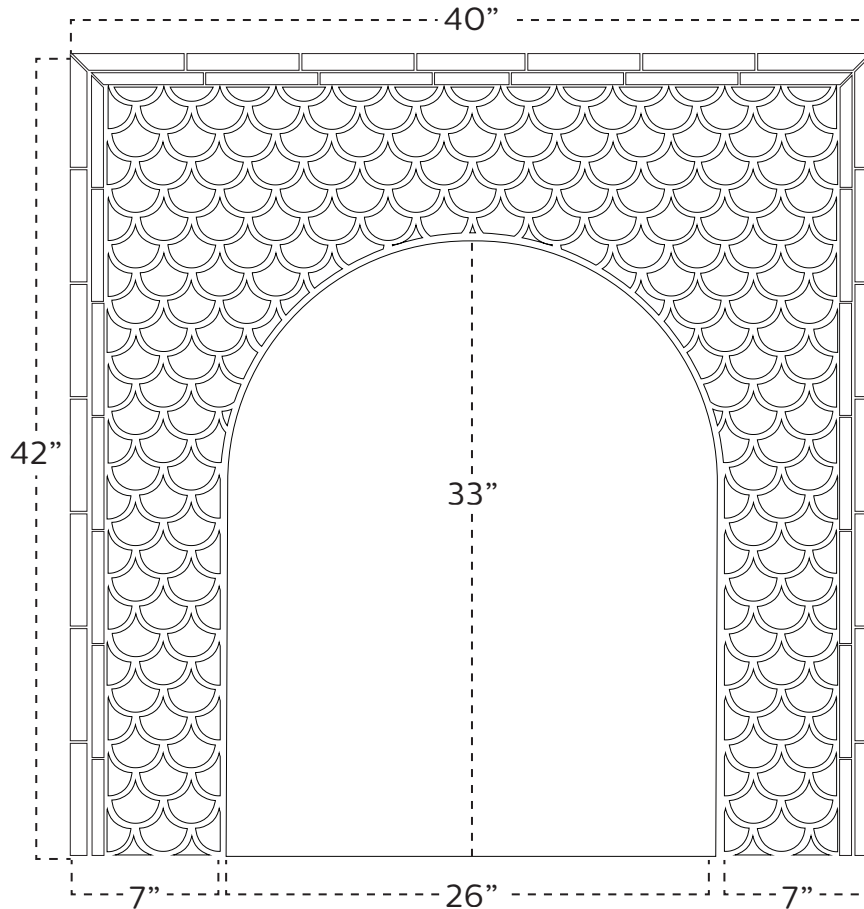

Peacock Victorian

Design by Clay Squared to Infinity

Call to Order!

612-781-6409
claysquared.com

Facade

	17	1" x 6"
	2	1" x 6" MITER LEFT
	2	1" x 6" MITER RIGHT
	17	3/4" x 6"
	2	3/4" x 6" MITER LEFT
	2	3/4" x 6" MITER RIGHT
	158	2 1/4" x 2 1/2" SMALL PEACOCKS
	22	HALF LEFT* SMALL PEACOCKS
	22	HALF RIGHT* SMALL PEACOCKS
	13	HALF BOTTOM* SMALL PEACOCKS
	4	HALF TOP* SMALL PEACOCKS

Hearth

	14	1" x 6"
	2	1" x 6" MITER LEFT
	2	1" x 6" MITER RIGHT
	14	3/4" x 6"
	2	3/4" x 6" MITER LEFT
	2	3/4" x 6" MITER RIGHT
	275	2 1/4" x 2 1/2" SMALL PEACOCKS
	7	HALF LEFT* SMALL PEACOCKS
	7	HALF RIGHT* SMALL PEACOCKS
	21	HALF BOTTOM* SMALL PEACOCKS
	21	HALF TOP* SMALL PEACOCKS

- 30 colors available.
- Tile amounts can be adjusted for different sized fireplaces, please contact us.
- 1/4" grout lines and 10% overage recommended.

*Note: All the Peacocks here are 'point up'. You will need to specify 'point up' before ordering half pieces.

12 SF