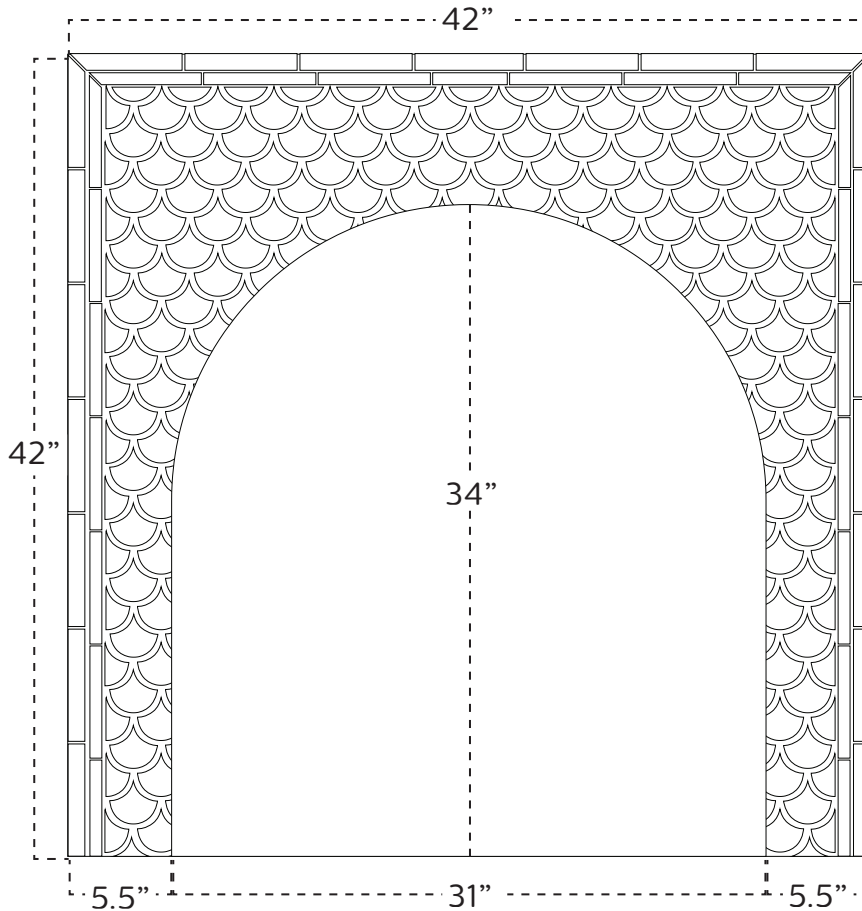

Peacock Victorian

Drawing by Clay Squared to Infinity

Call to Order!

612-781-6409
 claysquared.com

FACADE

	195	2.25" x 2.5" SMALL PEACOCKS
	17	1" x 6"
	2	1" x 6" MITER LEFT
	2	1" x 6" MITER RIGHT
	17	.75" x 6"
	2	.75" x 6" MITER LEFT
	2	.75" x 6" MITER RIGHT

HEARTH

	331	2.25" x 2.5" SMALL PEACOCKS
	14	1" x 6"
	2	1" x 6" MITER LEFT
	2	1" x 6" MITER RIGHT
	14	.75" x 6"
	2	.75" x 6" MITER LEFT
	2	.75" x 6" MITER RIGHT

- 30 colors available.
- Tile amounts can be adjusted for different sized fireplaces, please contact us.
- 1/4" grout lines and 10% overage recommended.

12 SF