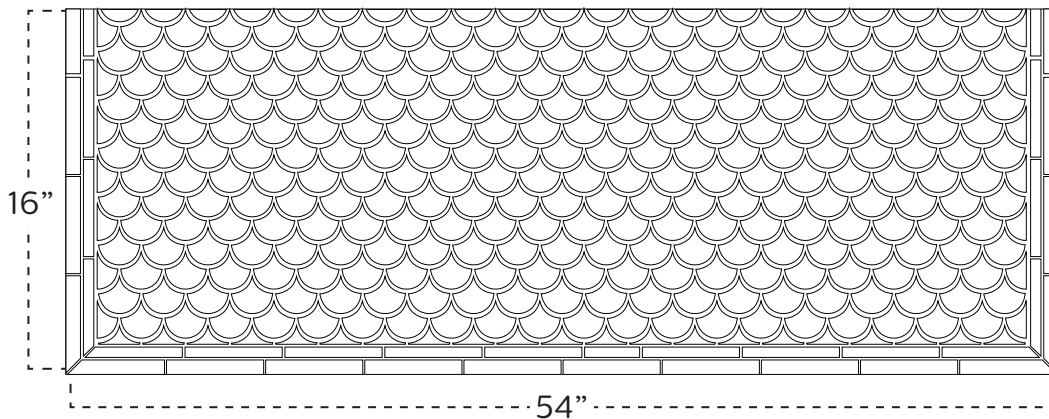

Peacock Victorian

Drawing by Clay Squared to Infinity

Call to Order!

612-781-6409
 claysquared.com

FACADE

	195	2.25" x 2.5" SMALL PEACOCKS
	17	1" x 6"
	2	1" x 6" MITER LEFT
	2	1" x 6" MITER RIGHT
	17	.75" x 6"
	2	.75" x 6" MITER LEFT
	2	.75" x 6" MITER RIGHT

HEARTH

	331	2.25" x 2.5" SMALL PEACOCKS
	14	1" x 6"
	2	1" x 6" MITER LEFT
	2	1" x 6" MITER RIGHT
	14	.75" x 6"
	2	.75" x 6" MITER LEFT
	2	.75" x 6" MITER RIGHT

- 30 colors available.
- Tile amounts can be adjusted for different sized fireplaces, please contact us.
- 1/4" grout lines and 10% overage recommended.

12 SF