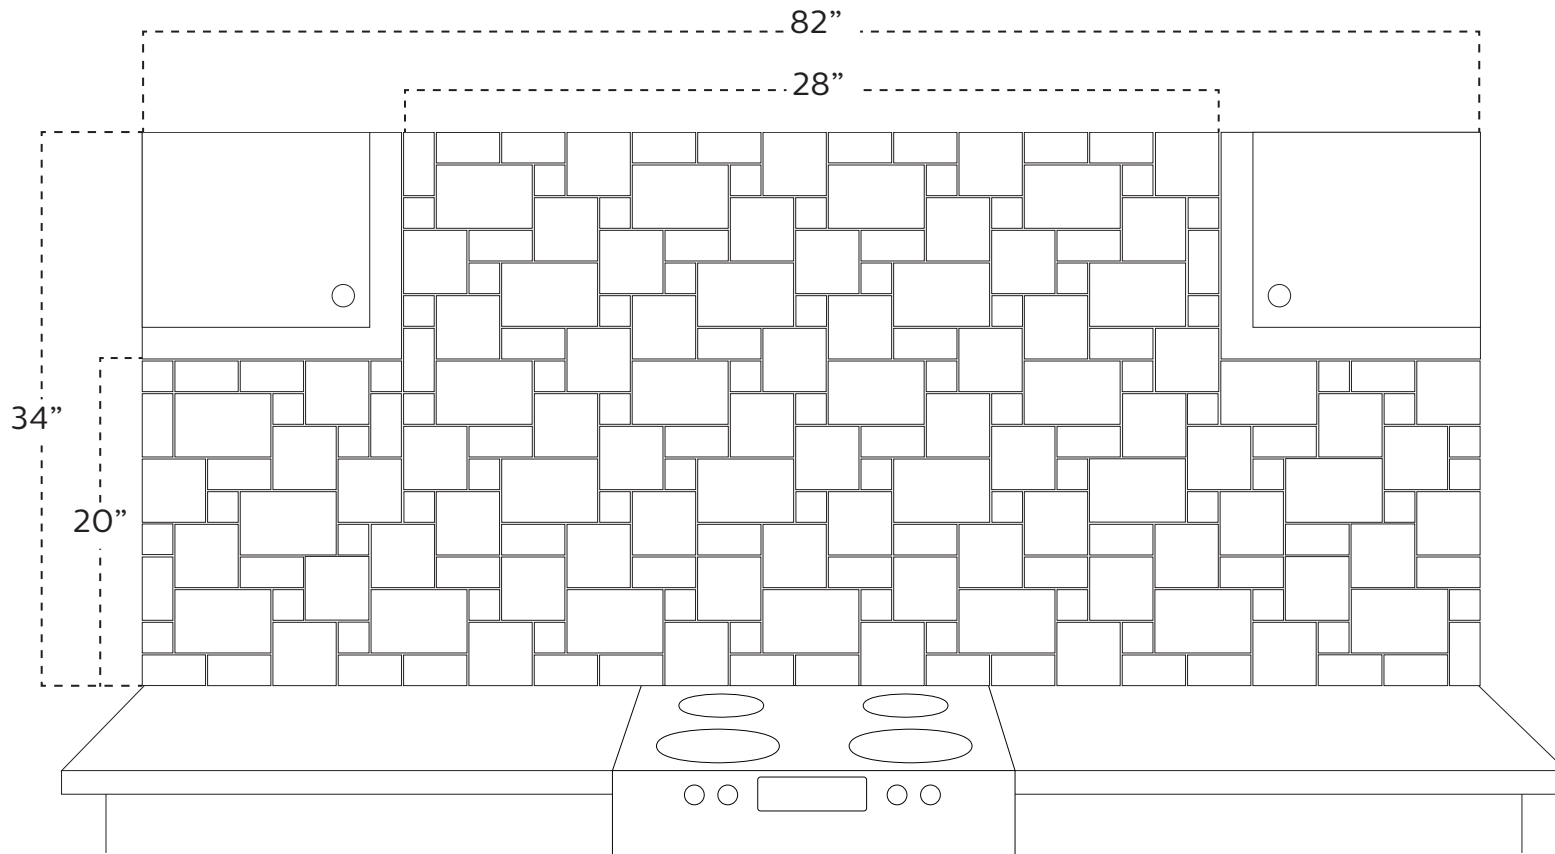

The Versailles

Design by Clay Squared to Infinity

Call to Order!

612-781-6409

Visit our site!

claysquared.com

	27	4" x 6"
	61	4" x 4"
	58	2" x 4"
	63	2" x 2"

- 30 colors available.
- Tile amounts can be adjusted for different sized kitchens, please contact us.
- 1/4" grout line recommended.

14 SF