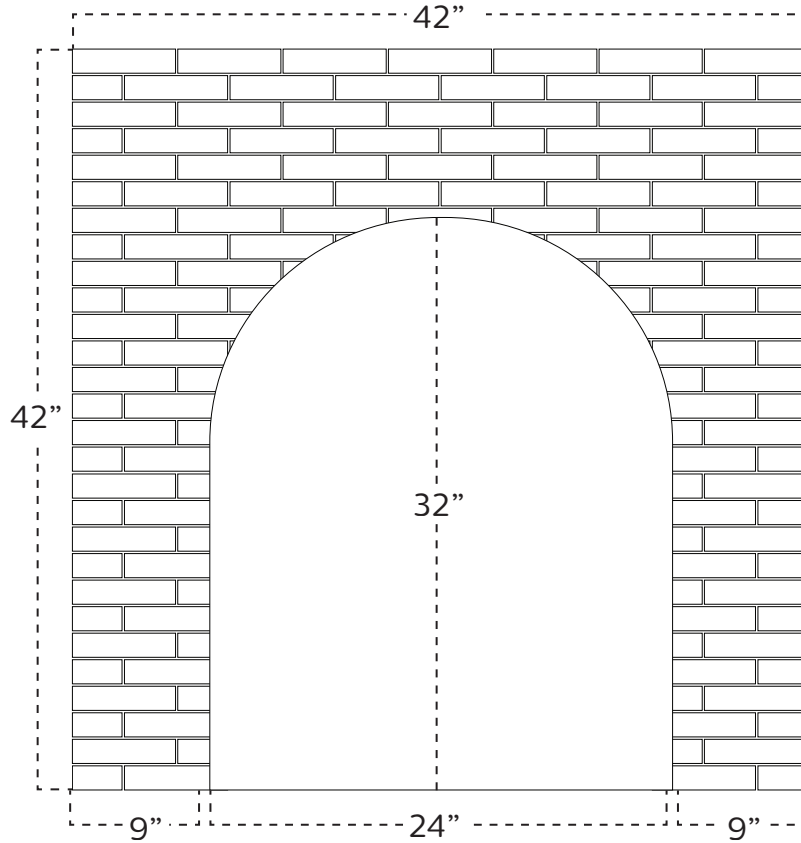

The Victorian

Design by Clay Squared to Infinity

Call to Order!

612-781-6409
claysquared.com

Facade

-  92 1.5" x 6"
-  55 .75" x 6"

Hearth

-  114 1.5" x 6"
-  12 .75" x 6"

- 30 colors available.
- Tile amounts can be adjusted for different sized fireplaces, please contact us.
- 1/4" grout lines and 10% overage recommended.

15 SF