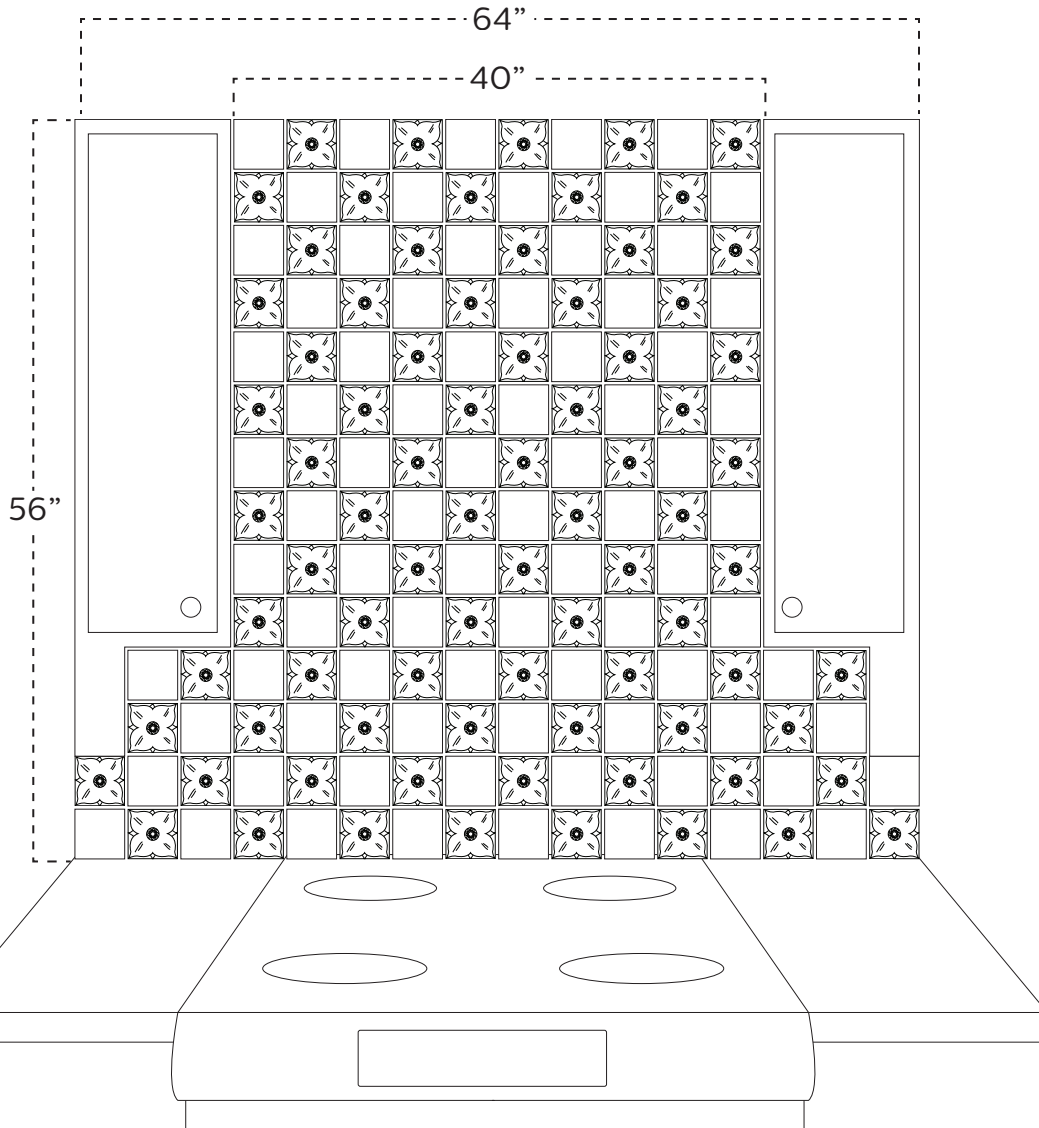

# The Floral

Design by Clay Squared to Infinity

Call to Order!

612-781-6409

claysquared.com

## Backsplash

 90 4" x 4"

 90 4" x 4"

## Suggested Accents

 Medievalls

 Cosmic Spots

 Cosmic Clouds

 Victorian Star

- 30 colors available
- Tile amounts can be adjusted for different sized fireplaces, please contact us.
- 1/4" grout line recommended.

10 SF