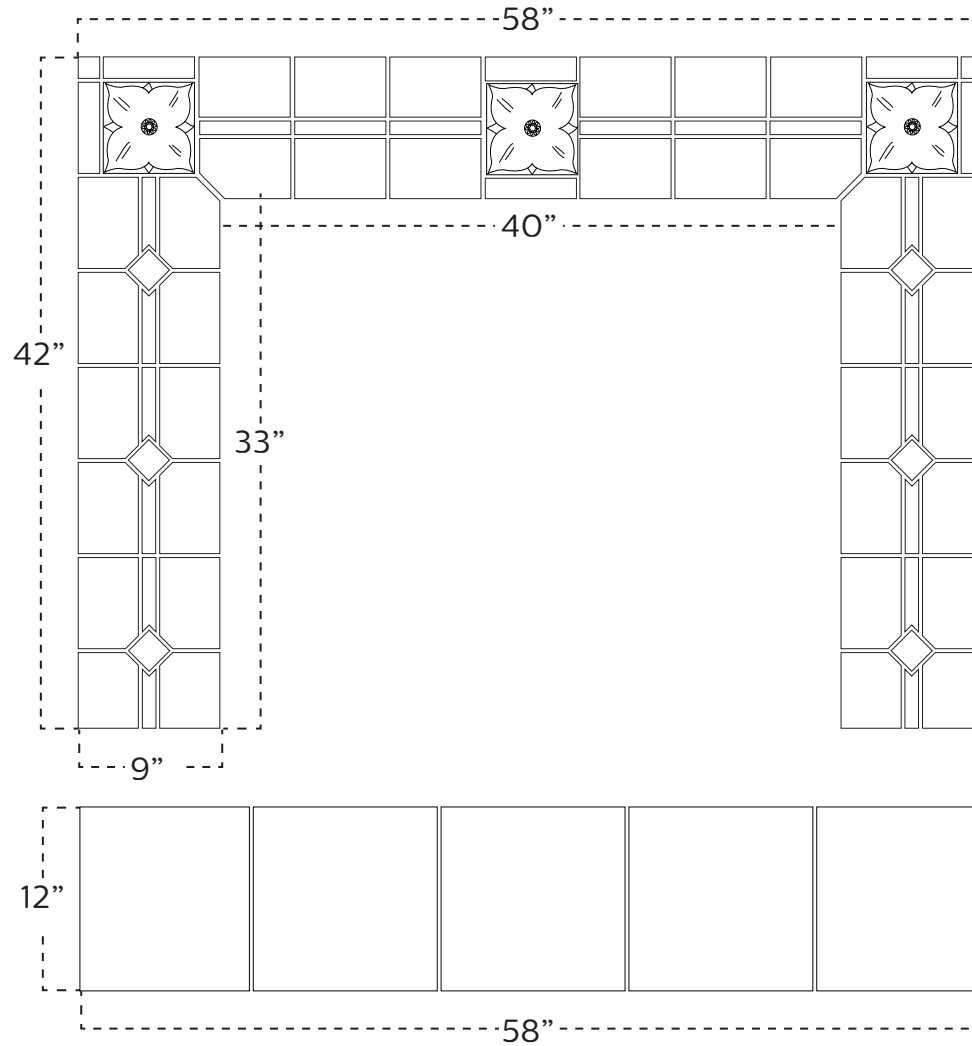

On Point Prairie

Design by Clay Squared to Infinity

Call to Order!

612-781-6409

Visit our site!

claysquared.com

Facade

-  10 4" x 6"
-  26 4" x 6" Clipped Corners
-  6 1.5" x 6"
-  6 2" x 2"
-  2 1.5" x 1.5"
-  18 1" x 6"
-  3 6" x 6" Medievalls

Hearth

-  2 11" x 12"
-  2 12" x 12"

- 30 colors available.
- 1/4" grout line recommended.
- Tile amounts can be adjusted for different sized fireplaces, please call.

13 SF