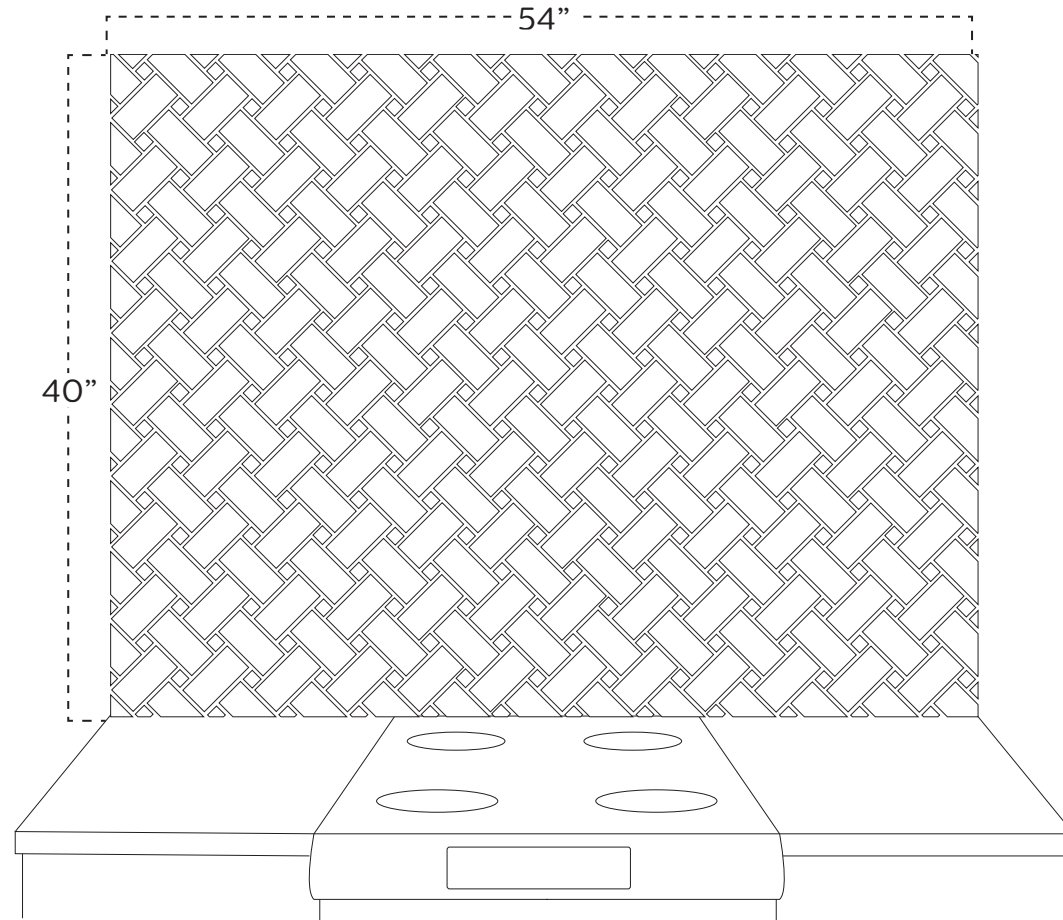

The Basketweave

Design by Clay Squared to Infinity

Call to Order!

612-781-6409

Visit our site!

claysquared.com

Backsplash

□ 220 1" x 1"

□ 240 2" x 4"

- 30 colors available.
- Tile amounts can be adjusted for different sized kitchens, please contact us.
- 1/4" grout line recommended.

15 SF