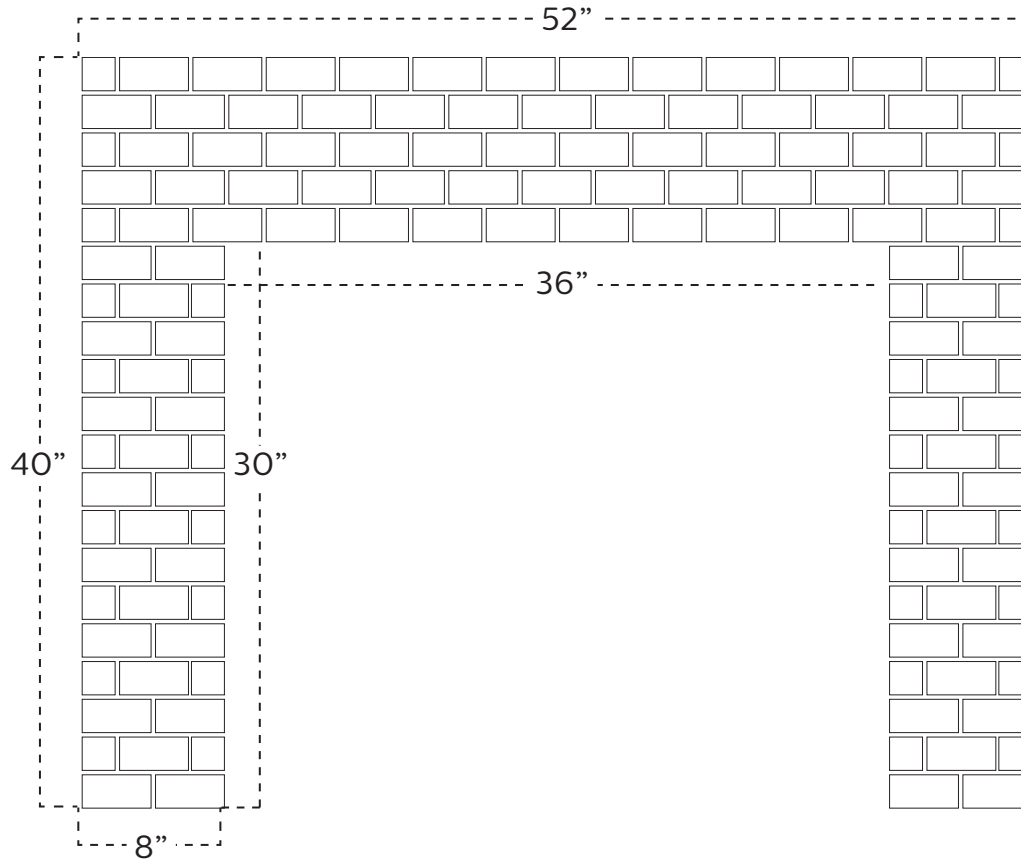

The Classic

Design by Clay Squared to Infinity

Call to Order!

612-781-6409
claysquared.com

- 30 colors available.
- 1/4" grout line recommended.
- Tile amounts can be adjusted for different sized fireplaces, please contact us.

10 SF