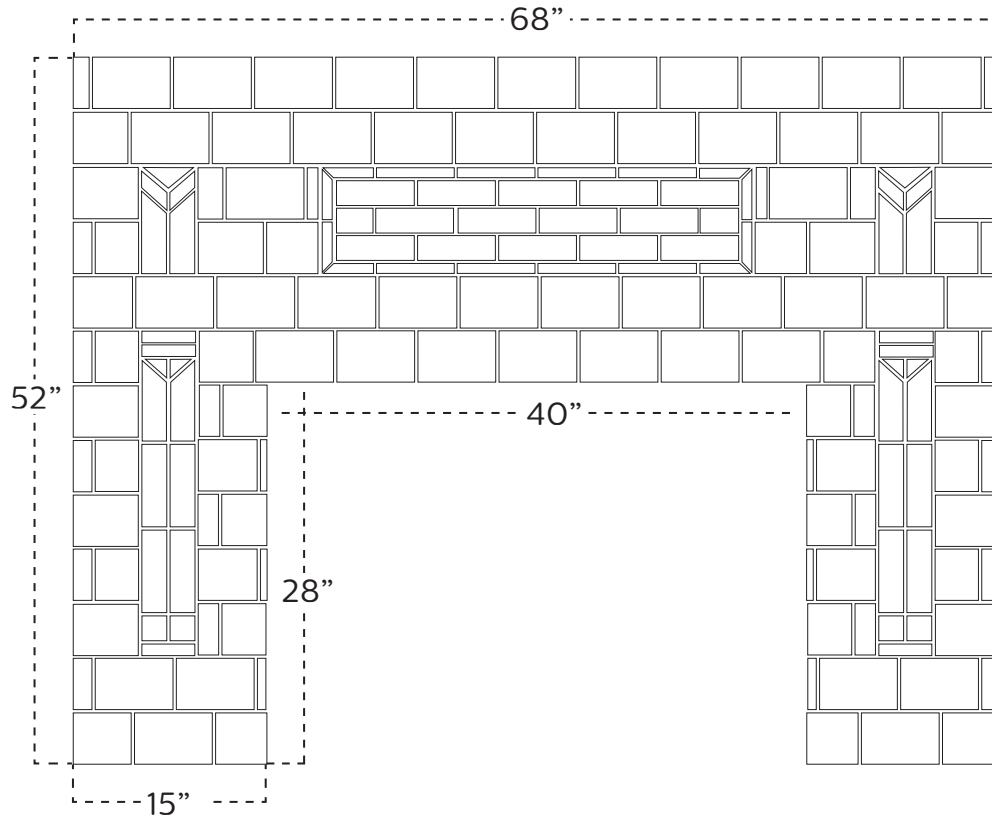

The Prairie

Design by Clay Squared to Infinity

Call to Order!

612-781-6409

claysquared.com

Facade

18 .75" x 6"

16 2" x 6"

140 4" x 6"

4 Prairie Keys

Hearth

35 2" x 2"

35 4" x 4"

60 4" x 4"

- 30 colors available.
- Tile amounts can be adjusted for different sized fireplaces, please contact us.
- 1/4" grout line recommended.

25 SF