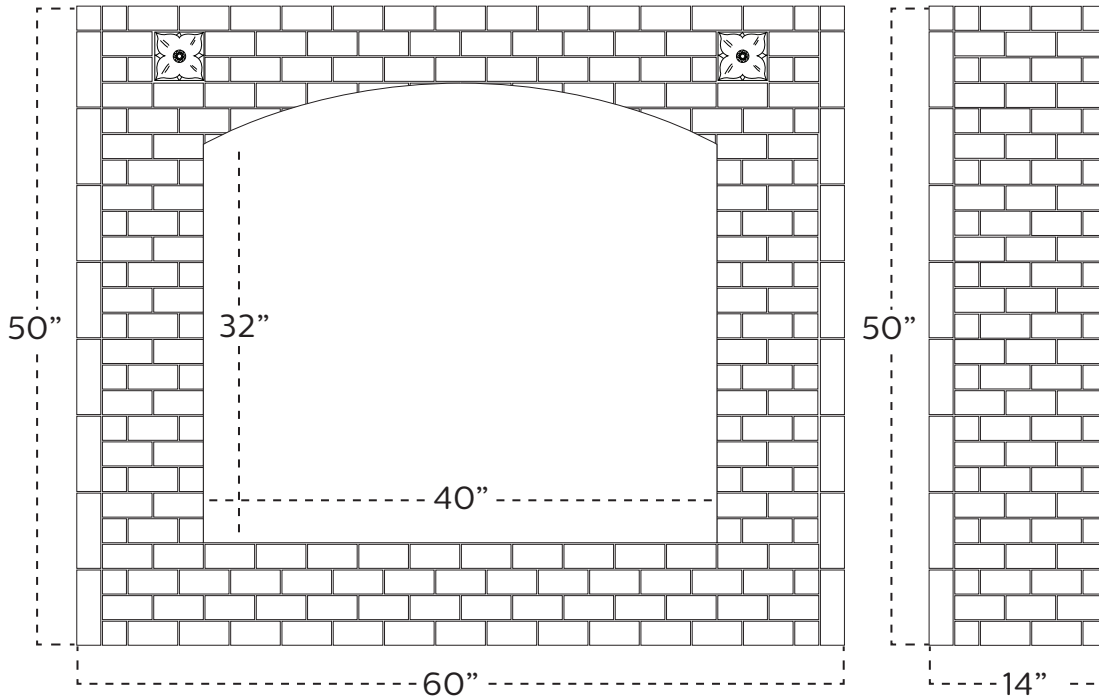

The Hawthorne

Design by Clay Squared to Infinity

Call to Order!

612-781-6409

claysquared.com

FACADE

-  50 2" x 2"
-  150 2" x 4"
-  2 4" x 4" Medievals

FACADE RETURN

-  60 2" x 2"
-  140 2" x 4"
-  16 6" x 2" L-Trim

HEARTH

-  6 2" x 2"
-  90 2" x 4"
-  12 1" x 6"
-  2 1" x 6" Miter Right
-  2 1" x 6" Miter Left

- 30 colors available.
- Tile amounts can be adjusted for different sized fireplaces, please contact us.
- 1/4" grout line recommended.

27 SF