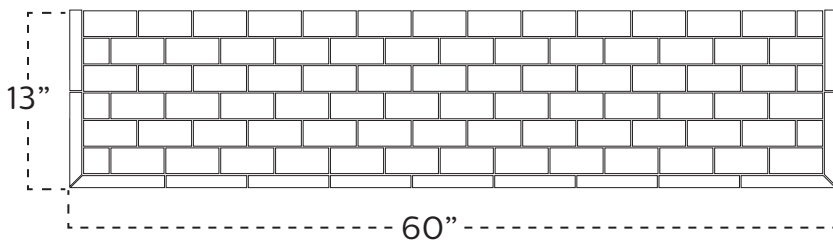

The Hawthorne

Design by Clay Squared to Infinity

Call to Order!

612-781-6409

claysquared.com

FACADE

-  50 2" x 2"
-  150 2" x 4"
-  2 4" x 4" Medievals

FACADE RETURN

-  60 2" x 2"
-  140 2" x 4"
-  16 6" x 2" L-Trim

HEARTH

-  6 2" x 2"
-  90 2" x 4"
-  12 1" x 6"
-  2 1" x 6" Miter Right
-  2 1" x 6" Miter Left

- 30 colors available.
- Tile amounts can be adjusted for different sized fireplaces, please contact us.
- 1/4" grout line recommended.