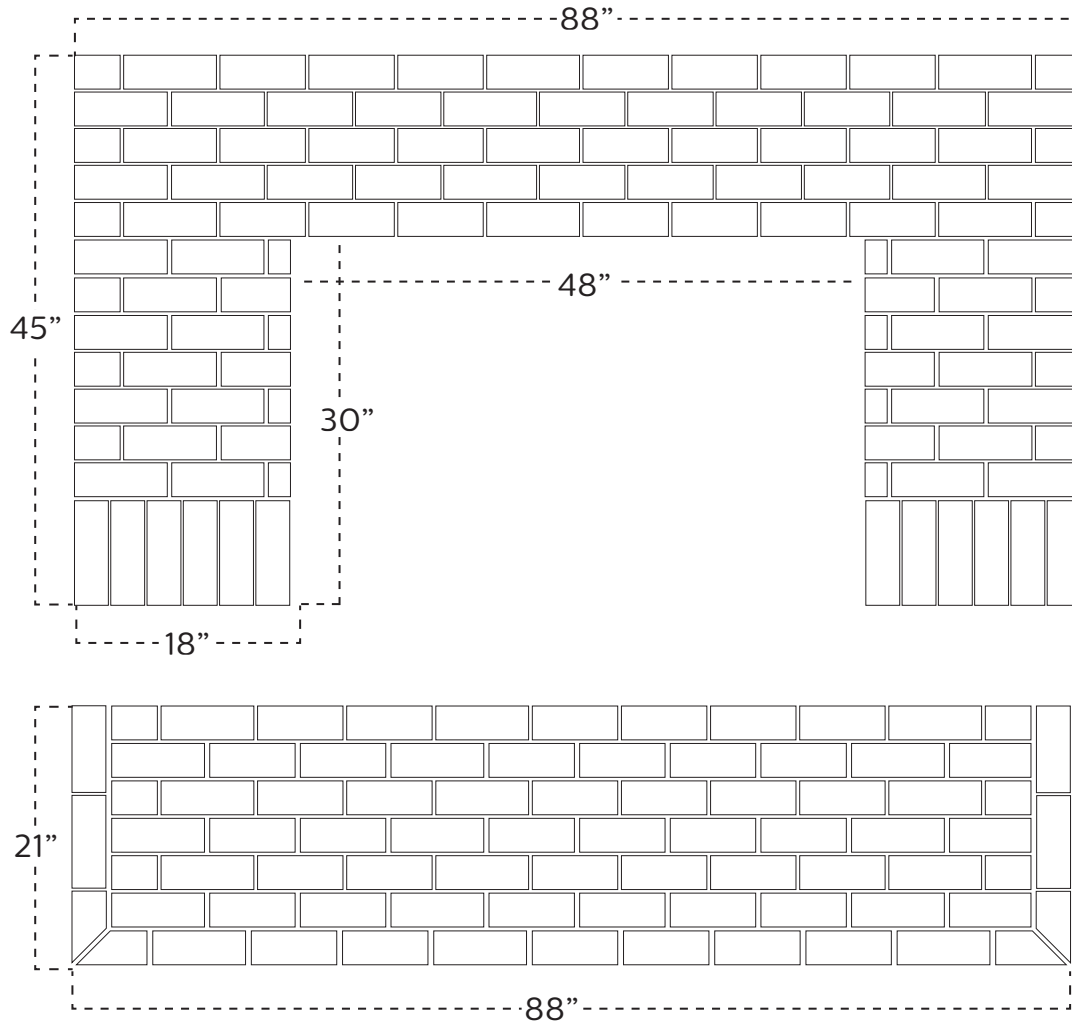

The Mission

Design by Clay Squared to Infinity

Call to Order!

612-781-6409

Visit our site!

claysquared.com

FACADE

	22	3" x 9"
	4	3" x 9" Bullnose Long
	166	3" x 8"
	12	3" x 8" Bullnose Short
	12	3" x 4"
	12	3" x 4" Bullnose Short
	12	3" x 3"
	15	3" x 3" Bullnose
	8	3" x 2" Bullnose Long

HEARTH

	80	3" x 8"
	6	3" x 4"
	2	3" x 6" Miter Right
	2	3" x 6" Miter Left

- 30 colors available.
- 1/4" grout line recommended.
- Tile amounts can be adjusted for different sized fireplaces, please call.

38 SF