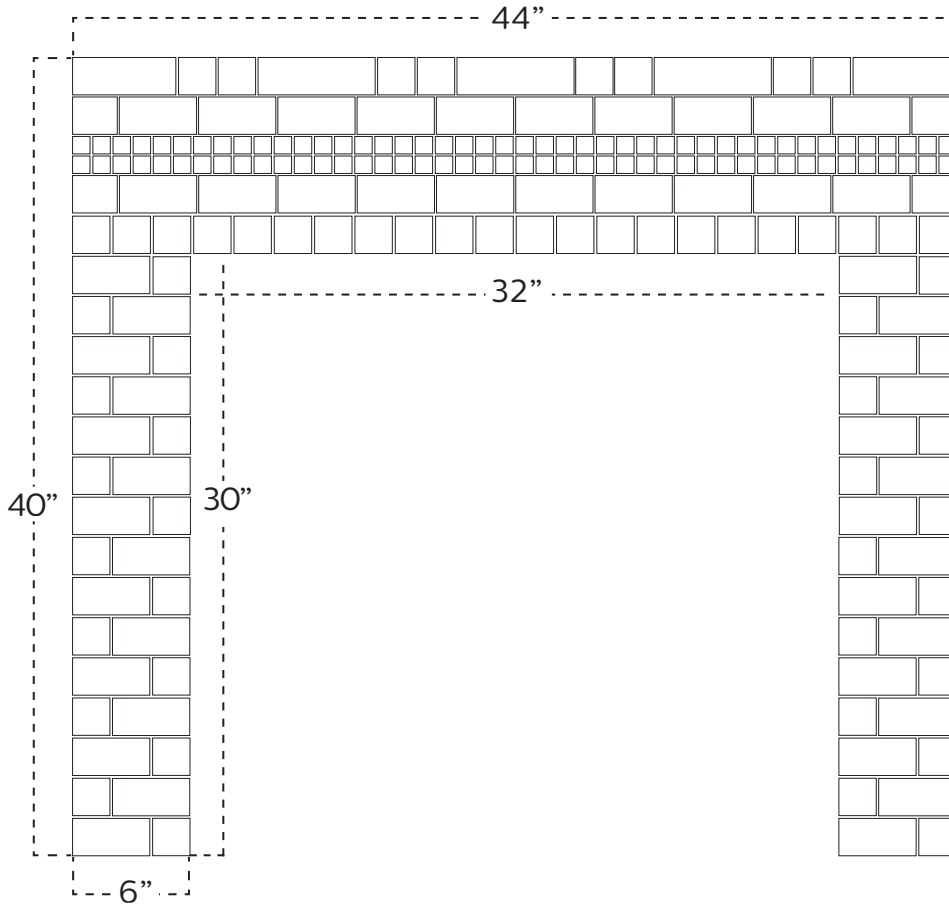

The Davenport

Design by Clay Squared to Infinity

Call to Order!

612-781-6409

claysquared.com

FACADE

	88	1" x 1"
	64	2" x 2"
	49	2" x 4"
	5	2" x 6"

HEARTH

	103	1" x 1"
	22	2" x 2"
	18	2" x 4"
	12	2" x 6"
	30	1" x 4"

- 30 colors available.
- Tile amounts can be adjusted for different sized fireplaces, please contact us at josh@claysquared.com
- 1/4" grout line recommended.

10 SF