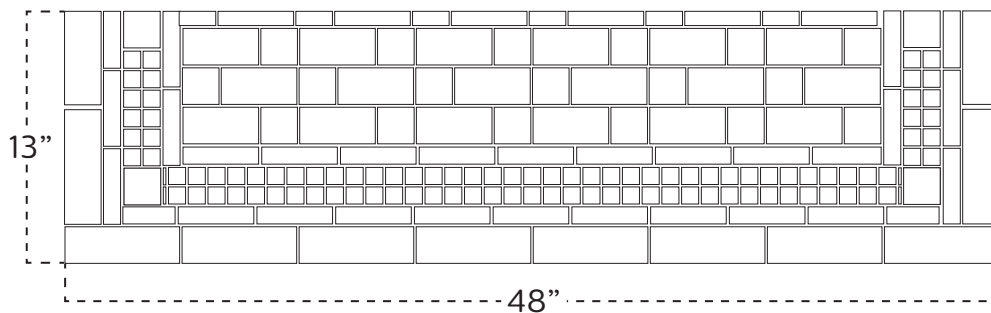

The Davenport

Design by Clay Squared to Infinity

Call to Order!

612-781-6409

claysquared.com

FACADE

	88	1" x 1"
	64	2" x 2"
	49	2" x 4"
	5	2" x 6"

HEARTH

	103	1" x 1"
	22	2" x 2"
	18	2" x 4"
	12	2" x 6"
	30	1" x 4"

- 30 colors available.
- Tile amounts can be adjusted for different sized fireplaces, please contact us at josh@claysquared.com
- 1/4" grout line recommended.

10 SF