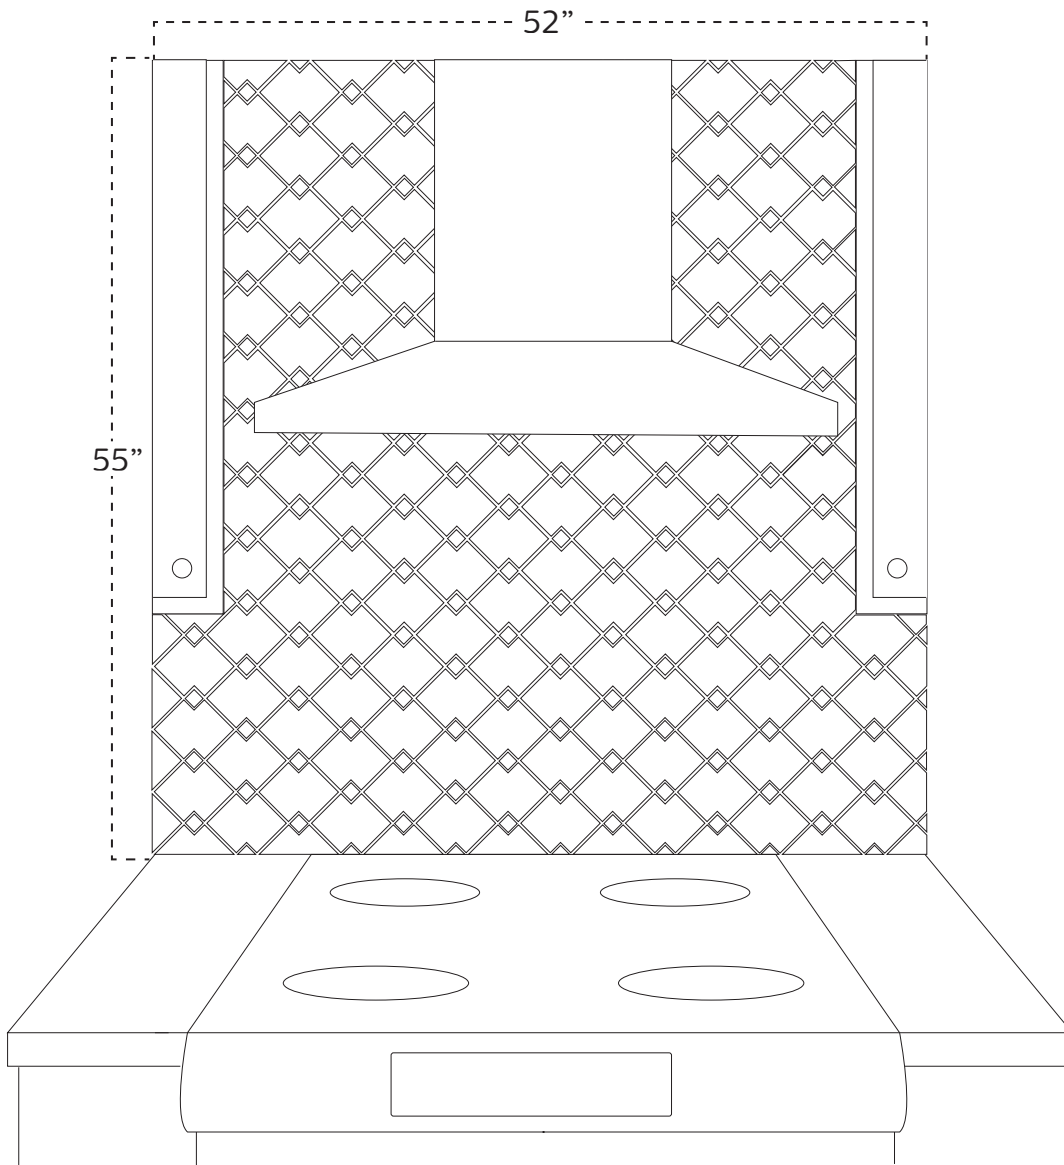

The Zig Zag

Design by Clay Squared to Infinity

Call to Order!

612-781-6409

claysquared.com

Backsplash

□ 180 1" x 1"

□ 200 4" x 4"
Zig Zag

- 30 colors available.
- 1/4" grout line recommended.
- Tile amounts can be adjusted for different sized fireplaces, please contact us.

20 SF