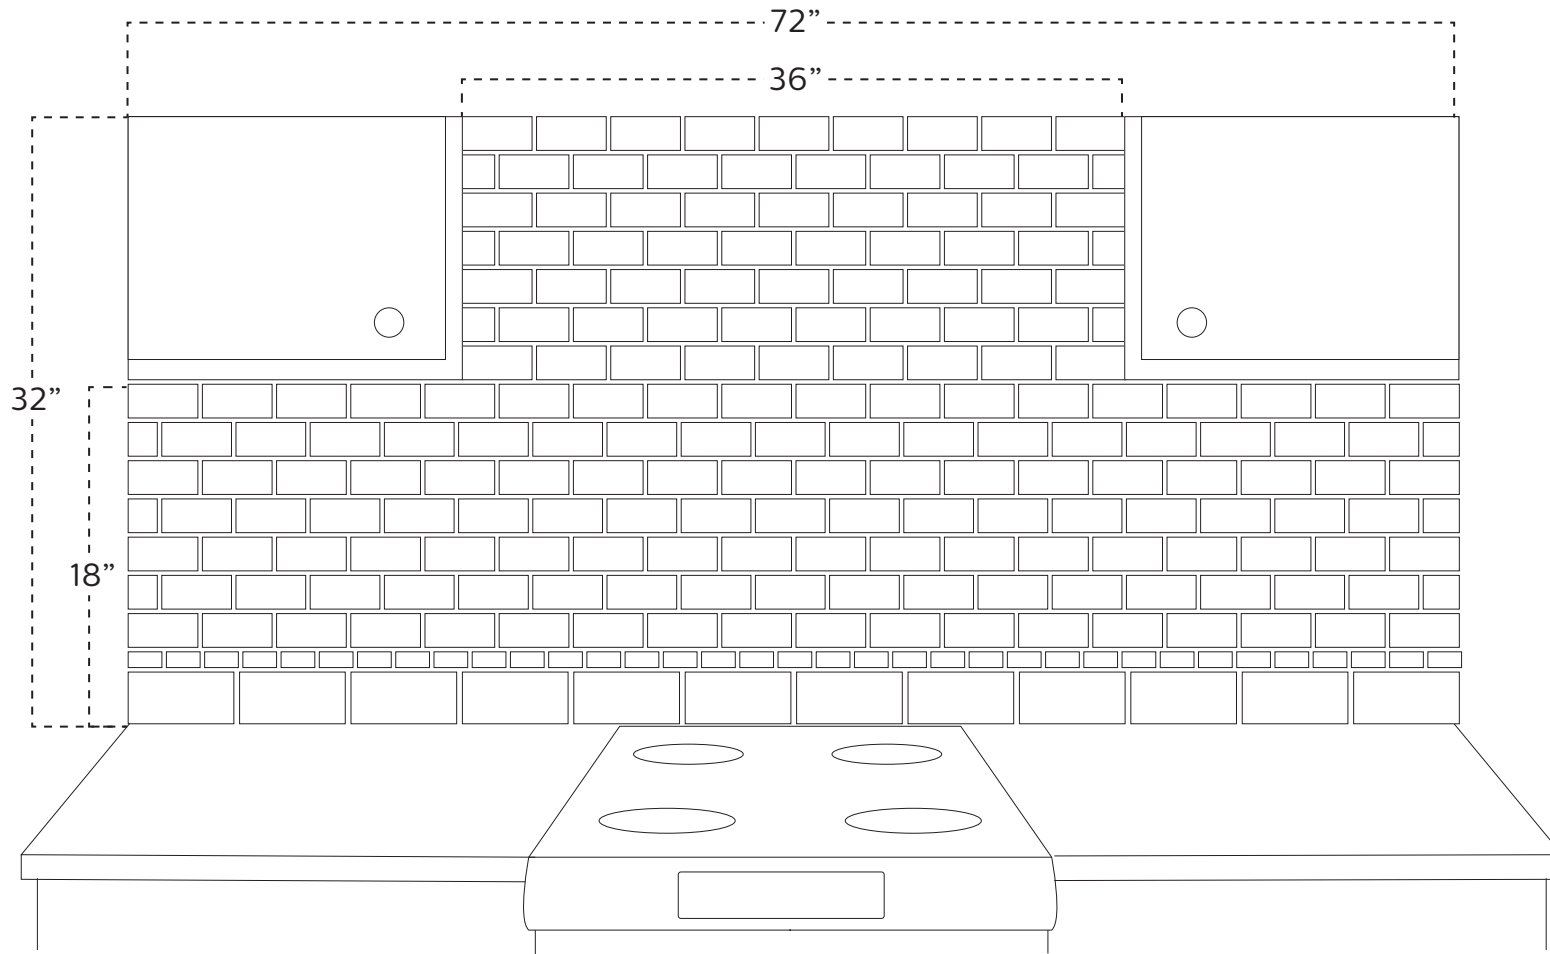

The Vermont

Design by Clay Squared to Infinity

Call to Order!

612-781-6409

Visit our site!

claysquared.com

Backsplash

40 1" x 2"

14 2" x 2"

200 2" x 4"

14 3" x 6"

Suggested Accents

Medievals

Cosmic Spots

Cosmic Clouds

Victorian Star

- 30 colors available.
- Tile amounts can be adjusted for different sized kitchens, please contact us.
- 1/4" grout line recommended.

13 SF