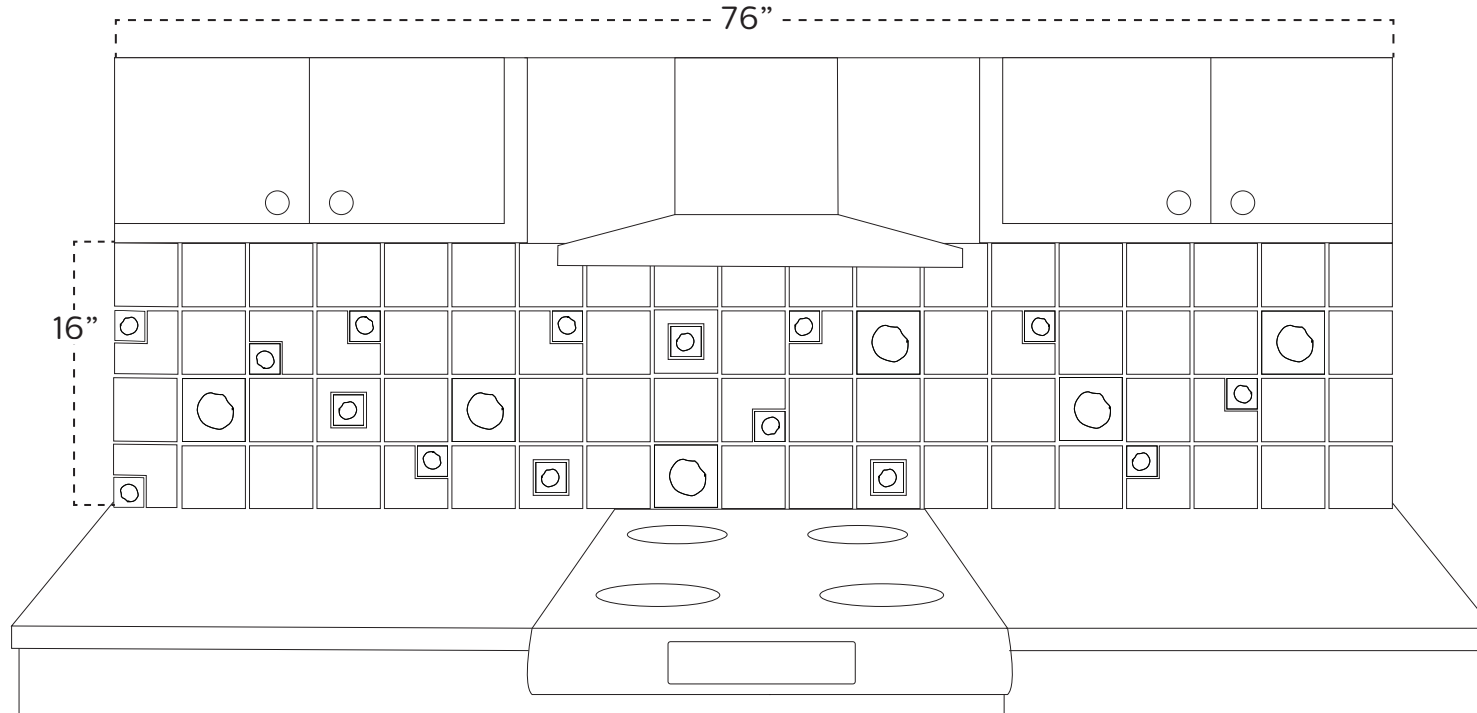

The Zenith

Design by Clay Squared to Infinity

Call to Order!

612-781-6409

Visit our site!

claysquared.com

Backsplash

 15 2" x 2" Cosmic Spots

 60 4" x 4"

 6 4" x 4" Cosmic Spots

 11 4" x 4" L cut out

 4 4" x 4" Center cut out

Suggested Accents

 Medievals

 Cosmic Spots

 Cosmic Clouds

 Victorian Star

- 30 colors available.
- Tile amounts can be adjusted for different sized kitchens, please contact us.
- 1/4" grout line recommended.

9 SF