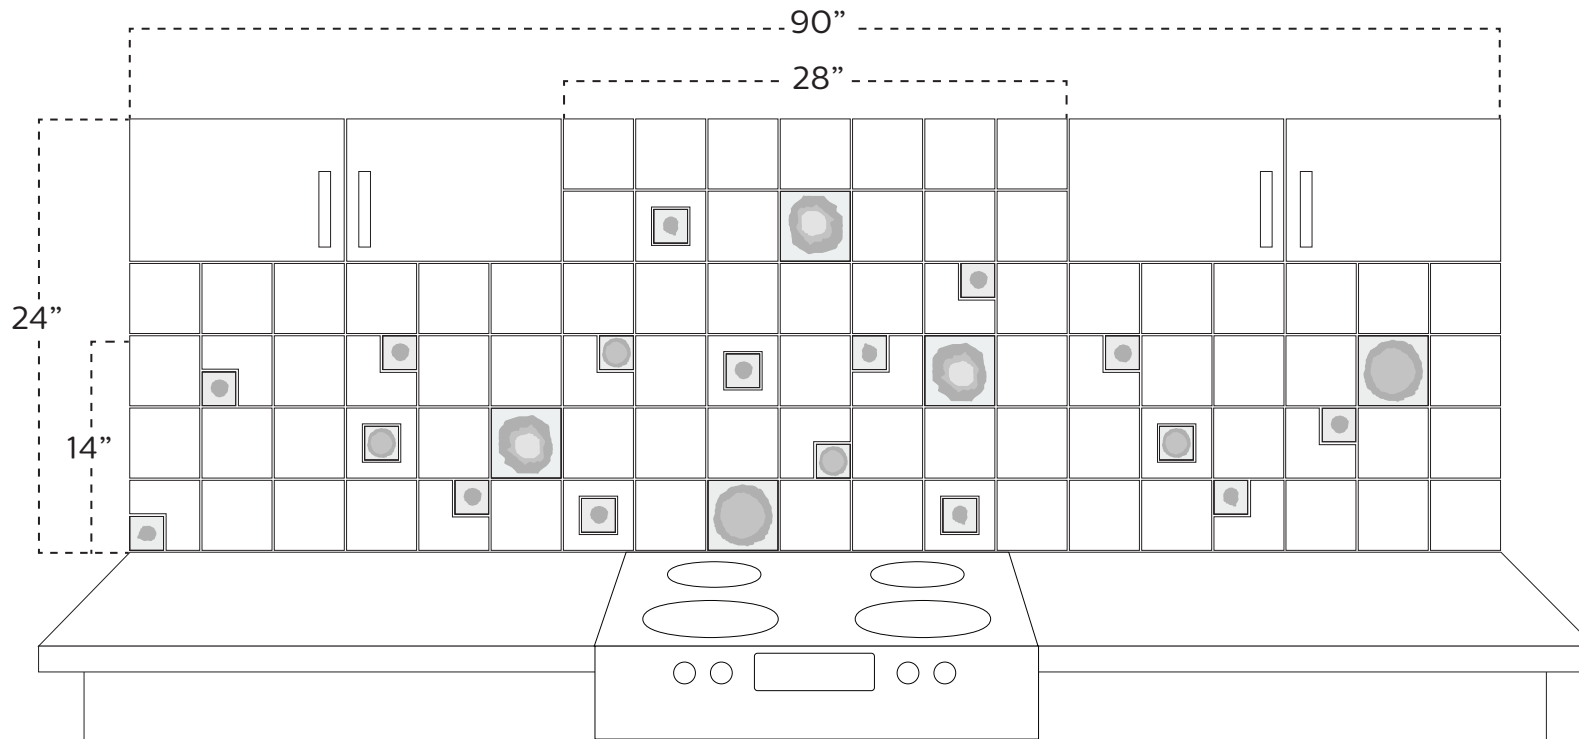

The Zenith

Design by Clay Squared to Infinity

Call to Order!

612-781-6409

Visit our site!

claysquared.com

	68	4" x 4"
	11	4" x 4" L-Cutout
	5	4" x 4" Center Cutout
	5	4" x 4" Cosmics
	15	2" x 2" Cosmics

- 30 colors available.
- Tile amounts can be adjusted for different sized kitchens, please contact us.
- 1/4" grout line recommended.

11 SF