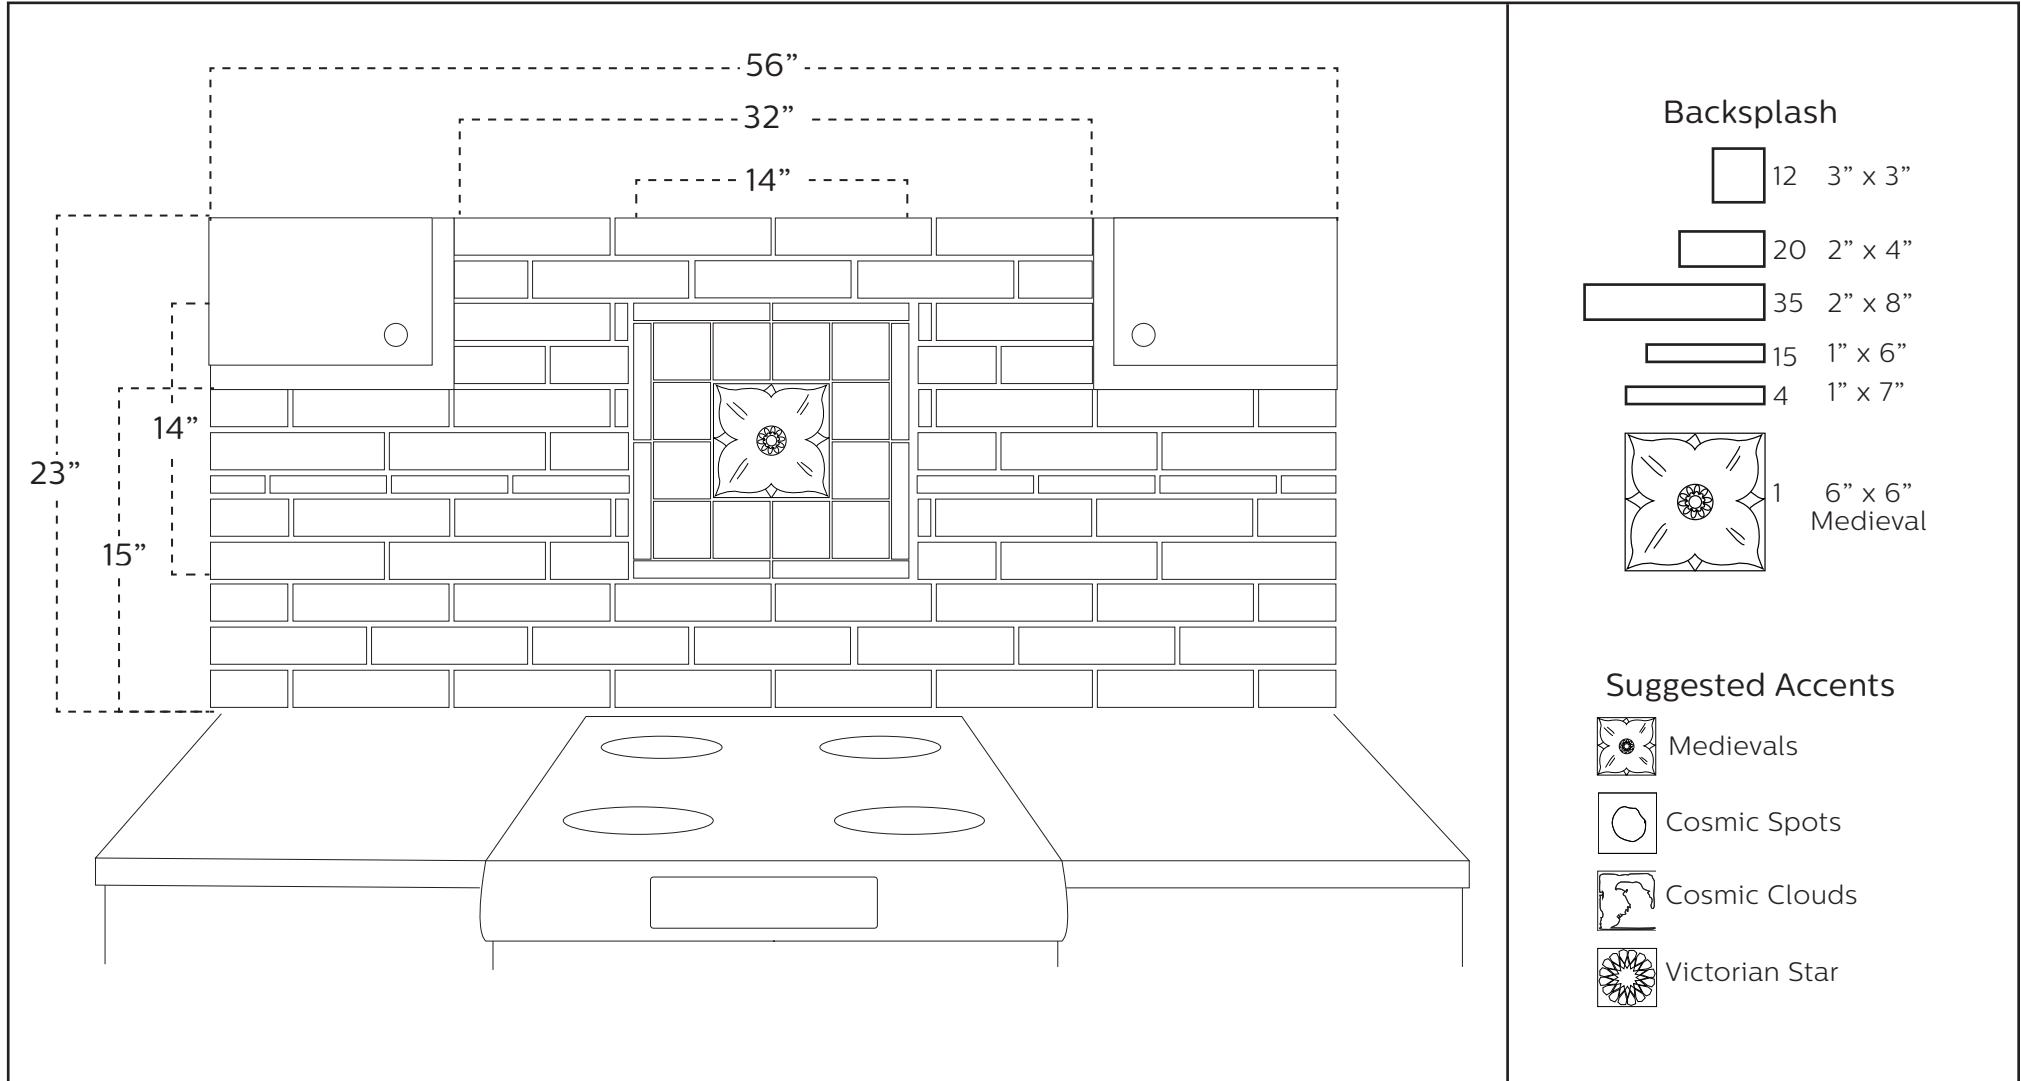

The Cottage

Design by Clay Squared to Infinity

Call to Order!

612-781-6409

Visit our site!

claysquared.com

- 30 colors available.
- Tile amounts can be adjusted for different sized kitchens, please contact us.
- 1/4" grout line recommended.

8 SF