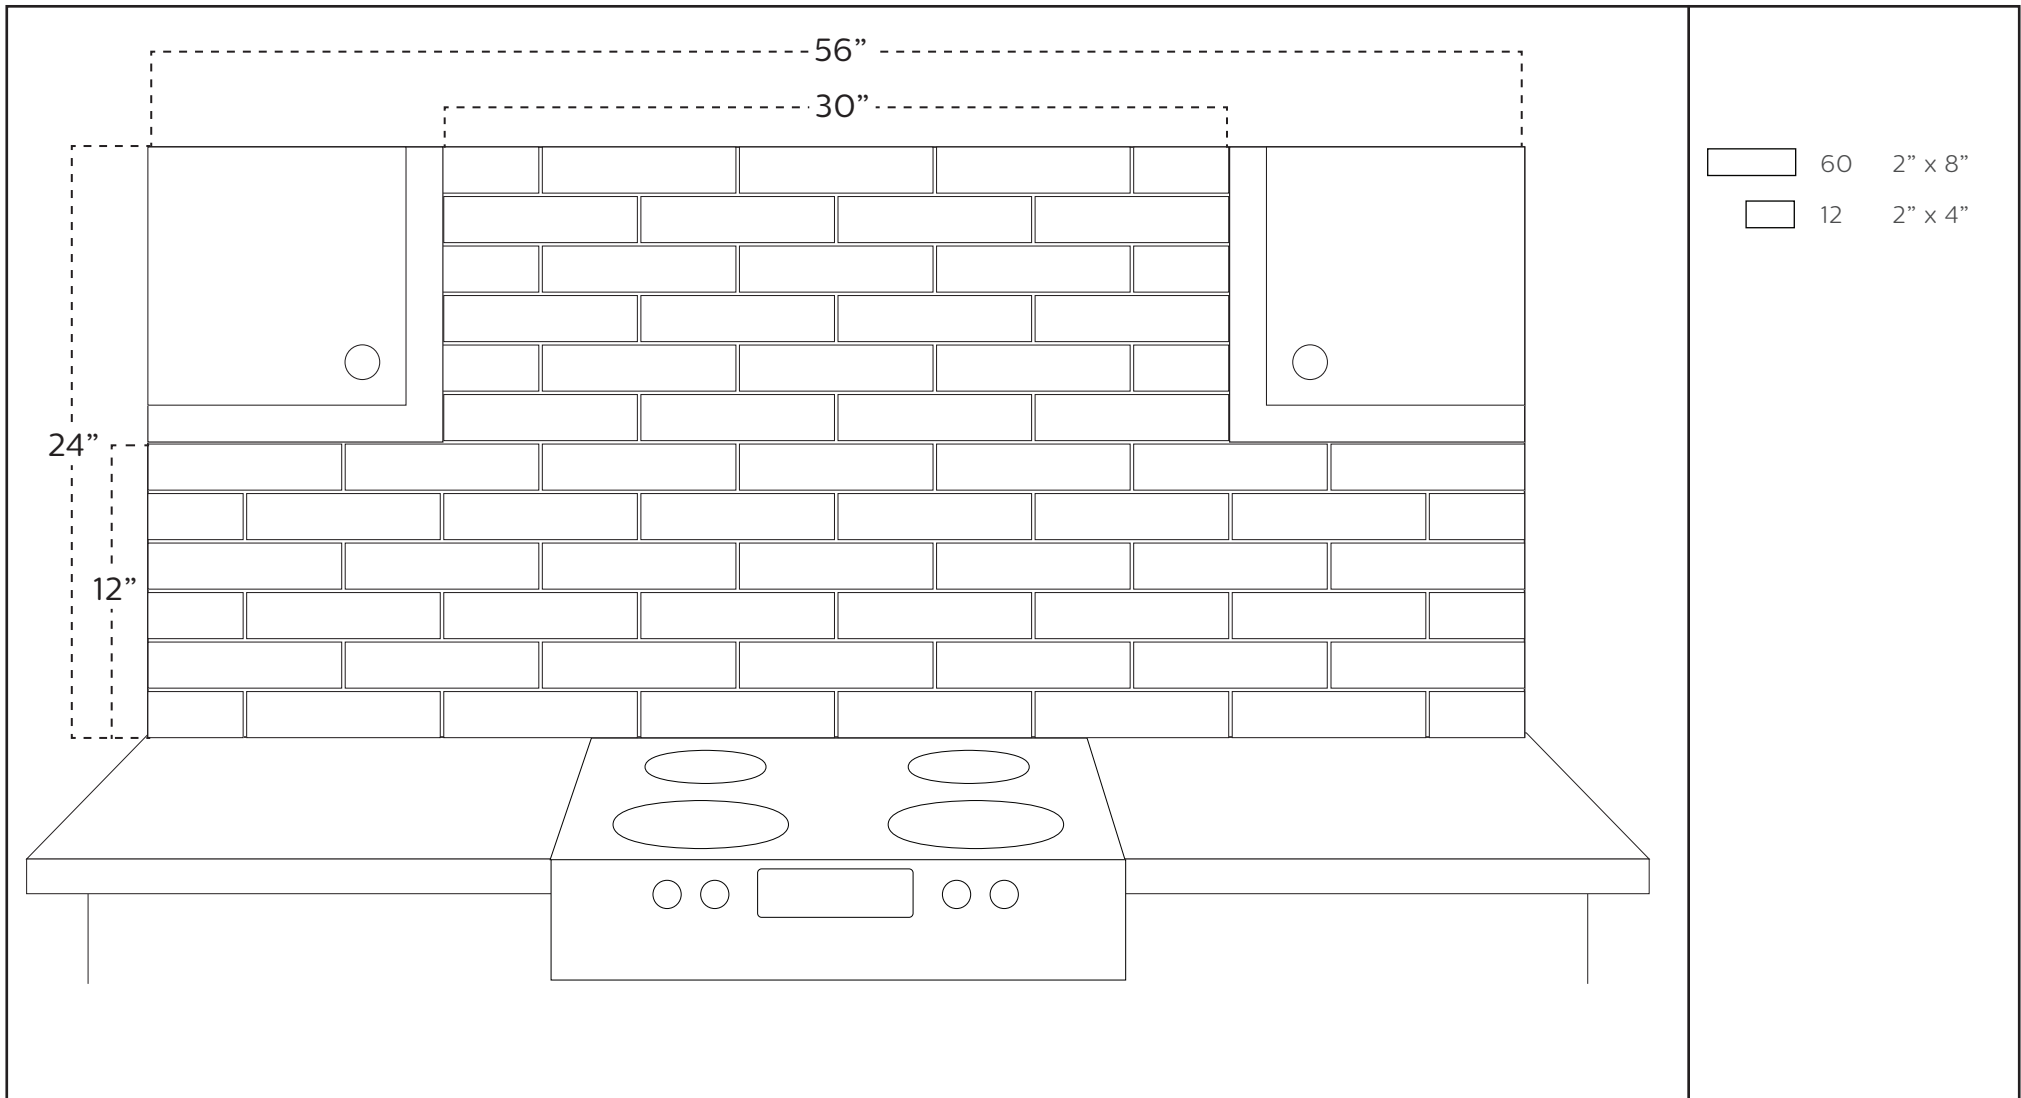

# 2x8 Running Bond

Design by Clay Squared to Infinity

Call to Order!

612-781-6409

Visit our site!

[claysquared.com](http://claysquared.com)

- 30 colors available.
- Tile amounts can be adjusted for different sized kitchens, please contact us.
- 1/4" grout line recommended.

7 SF