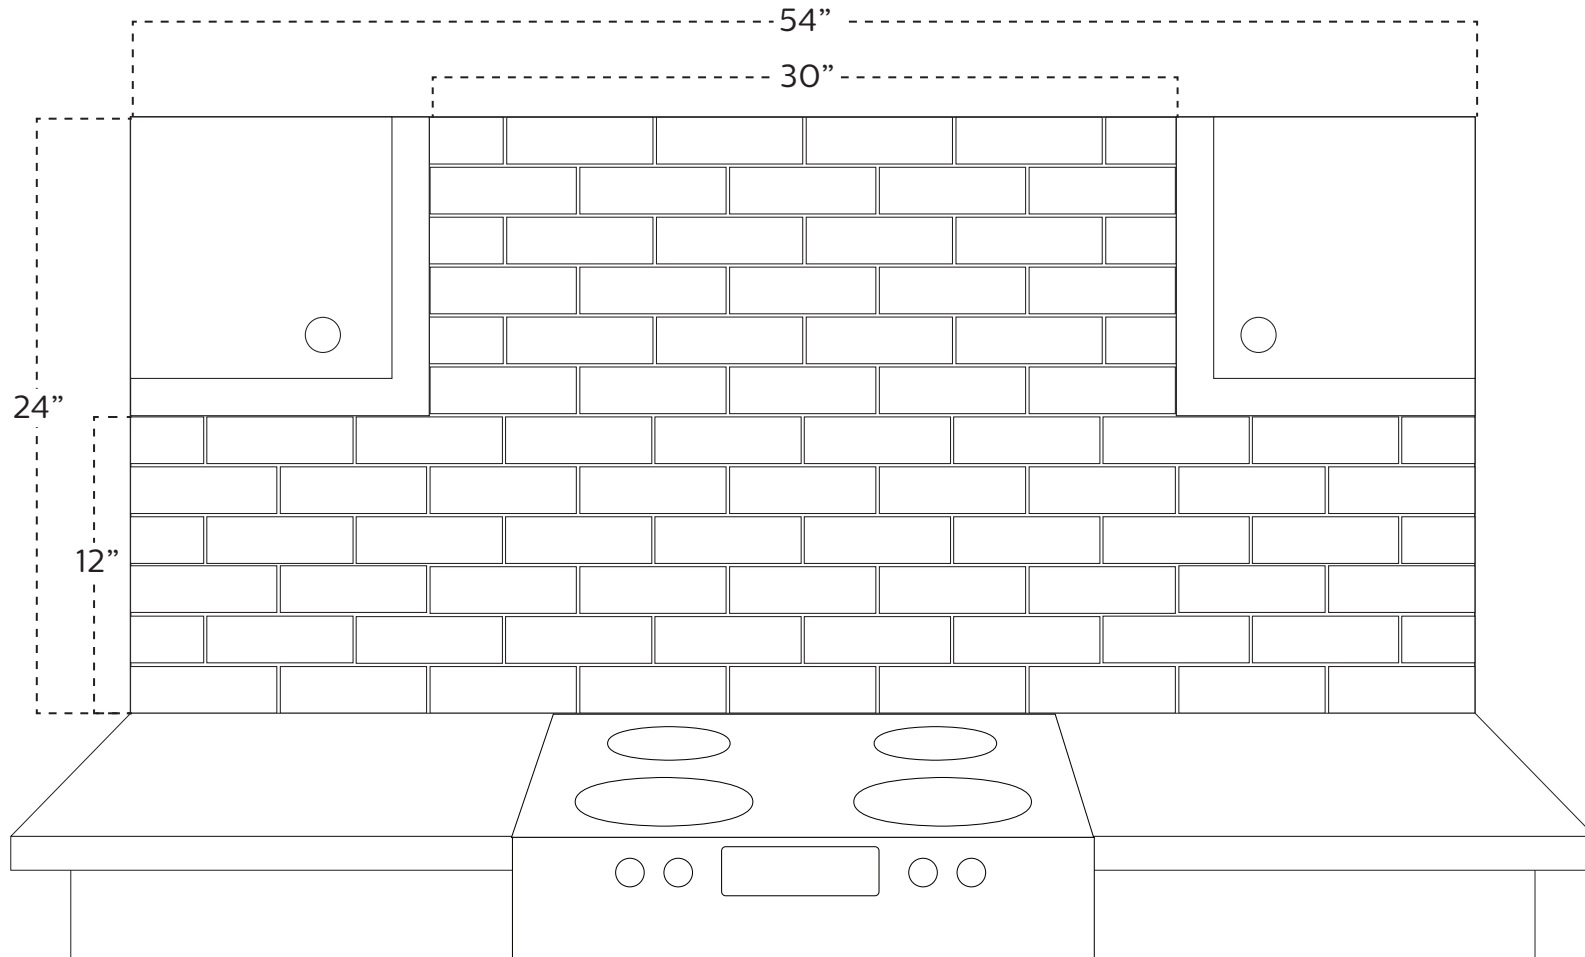

# 2x6 Running Bond

Design by Clay Squared to Infinity

Call to Order!

612-781-6409

Visit our site!

[claysquared.com](http://claysquared.com)

	72	2" x 6"
	12	2" x 3"

- 30 colors available.
- Tile amounts can be adjusted for different sized kitchens, please contact us.
- 1/4" grout line recommended.

7 SF